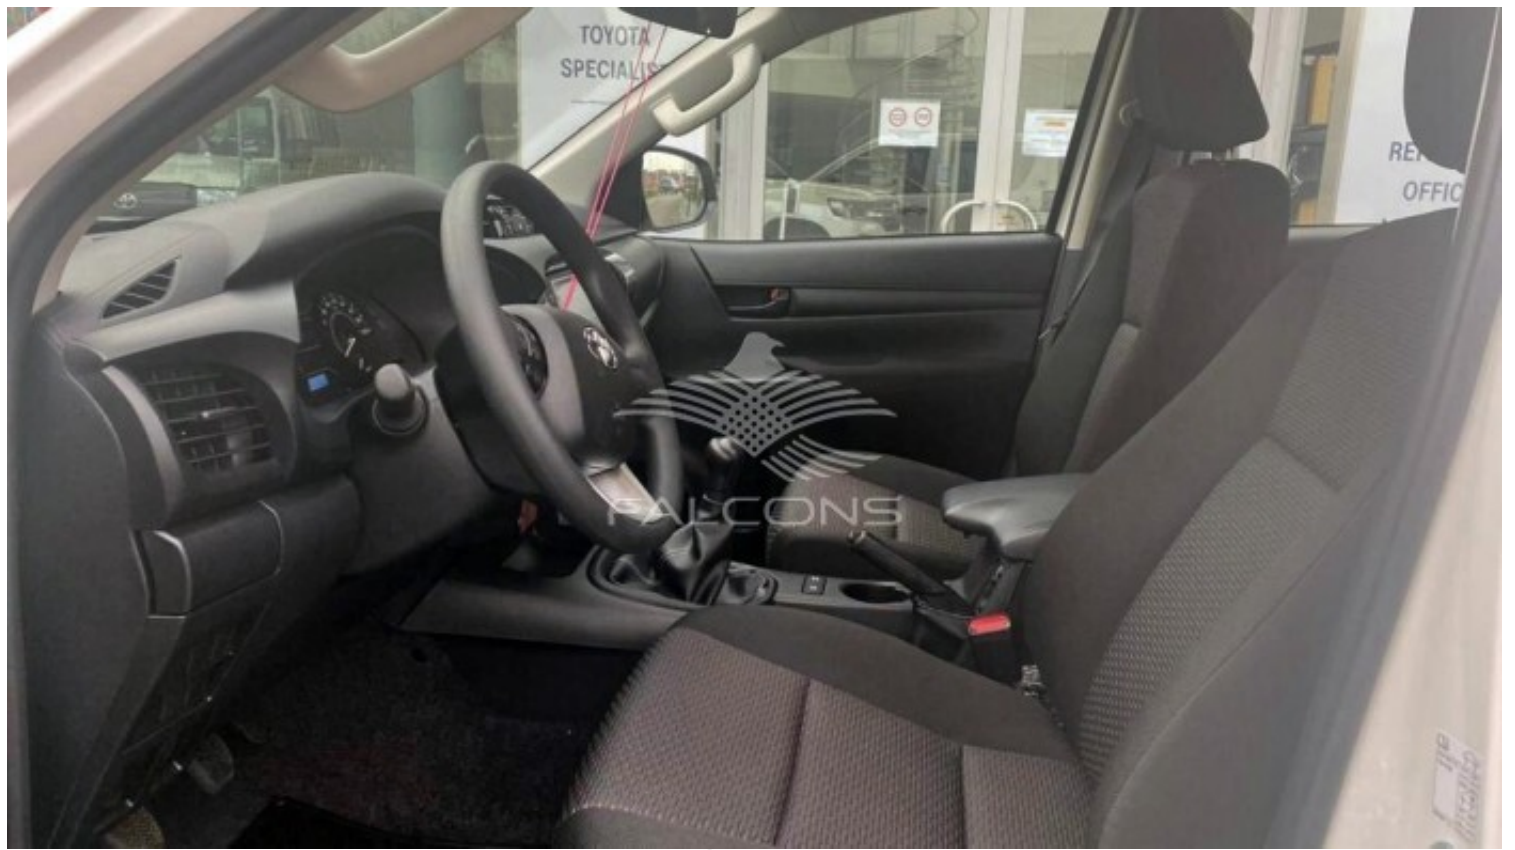

Toyota Hilux 2.4L MT 2022

Car Details

Make	Toyota	Model	Hilux
Type	Pick-up	Year	2022
Transmission	Manual	Cylinders	V4
Fuel	Diesel	Code	GUN2E
Location	Belgium	Price	0

Technical Features

Engine	2.4L	Dimensions mm	L5330xW1800xH1815
RpmHp Output	3600/174	Gross Weight	2910kg
Transmission	6 MT	Tyres Size	225/70 R17
All Time	4X4	Number Of Doors	4
Fuel Tank Capacity	80L	Seating Capacity	5

Interior Features

AM FM CD RADIO BLUETOOTH CONNECTION	RADIO CONTROLS ON STEERING WHEEL
4 SPEAKERS	MANUAL AC
FRONT & REAR ELECTRIC WINDOWS	CENTRAL DOOR LOCKING
CEILING LIGHT	HEIGHT AND REACH ADJUSTABLE STEERING WHEEL
CENTRAL DOOR LOCKING REMOTE	PICKUP SPECIAL UPHOLSTERY
ELECTRIC SIDE MIRRORS	REACH ADJUSTABLE DRIVER SEAT
BOXES AND TRAYS	CHILD LOCK SYSTEM
POWER STEERING	ABS
DIGITAL CLOCK + DISPLAY AUDIO	AIRBAGS D P
DRIVER FOOTREST	FRONT & REAR HEADRESTS
SUNVISOR	RETRACTABLE STEERING WHEEL
VSC+HAC+TSC	EMERGENCY STOP SIGNAL
WIPER CONTROL WITH TIME ADJUSTMENT	3 POINT REAR SEATBELTS
2X ISOFIX	-

Exterior Features

SIDE STEPS	BLACK REAR SHIELD
STEEL WHEELS	BLACK EXTERIOR DOOR HANDLES
ELECTRICAL BLACK SIDE MIRRORS	-

Notes

All Pictures shown are for illustration purpose only Specifications may change without prior notice.