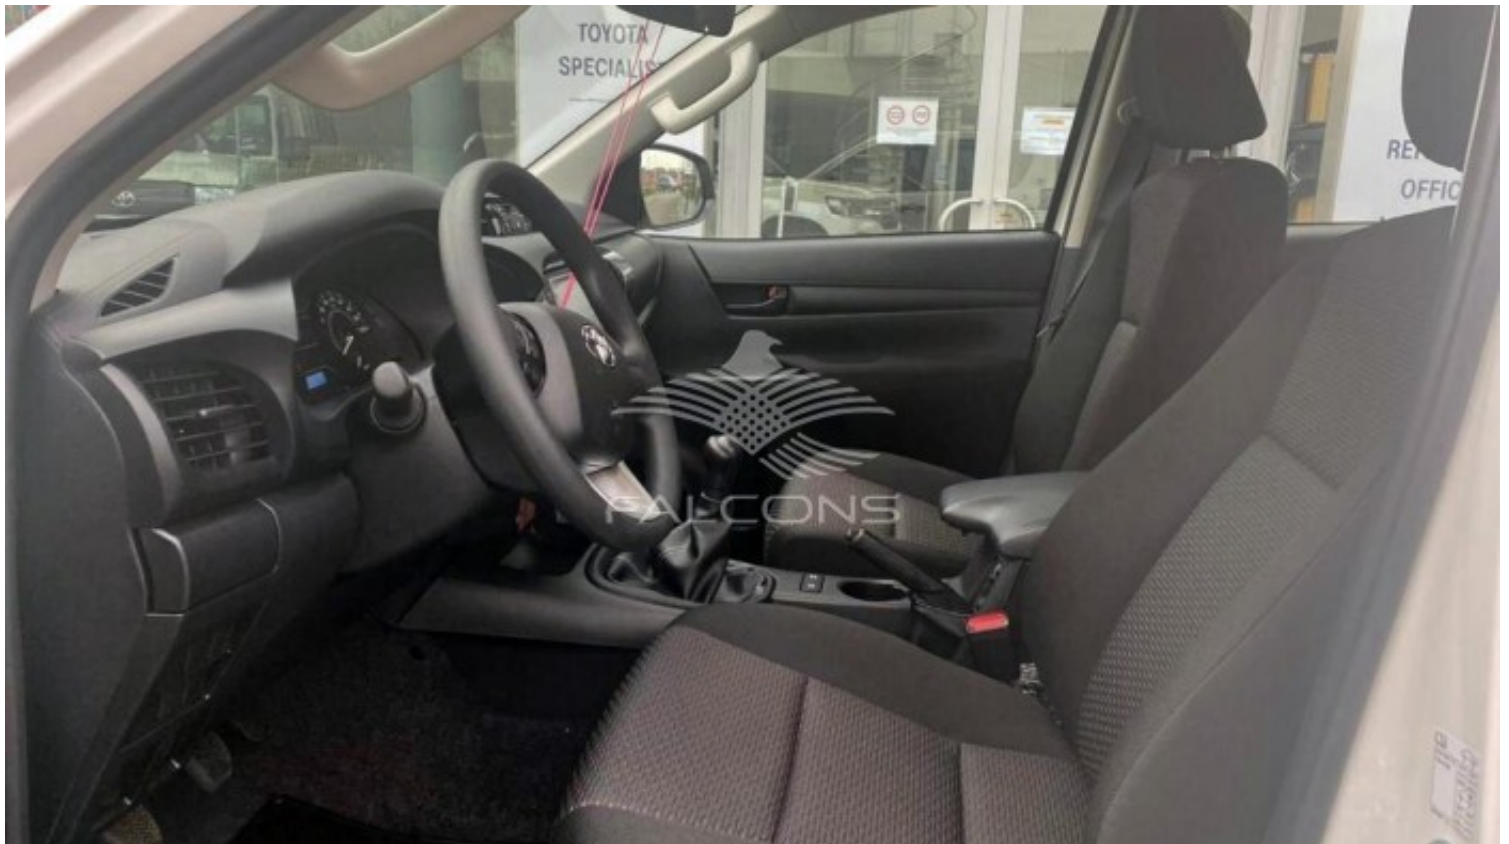

### Technical Features

<b>Engine</b>	2.4L	<b>Dimensions mm</b>	L5330xW1800xH1815
<b>RpmHp Output</b>	3600/174	<b>Gross Weight</b>	2910kg
<b>Transmission</b>	6 MT	<b>Tyres Size</b>	225/70 R17
<b>All Time</b>	4X4	<b>Number Of Doors</b>	4
<b>Fuel Tank Capacity</b>	80L	<b>Seating Capacity</b>	5

### Interior Features

AM FM CD RADIO BLUETOOTH CONNECTION	RADIO CONTROLS ON STEERING WHEEL
4 SPEAKERS	MANUAL AC
FRONT & REAR ELECTRIC WINDOWS	CENTRAL DOOR LOCKING
CEILING LIGHT	HEIGHT AND REACH ADJUSTABLE STEERING WHEEL
CENTRAL DOOR LOCKING REMOTE	PICKUP SPECIAL UPHOLSTERY
ELECTRIC SIDE MIRRORS	REACH ADJUSTABLE DRIVER SEAT
BOXES AND TRAYS	CHILD LOCK SYSTEM
POWER STEERING	ABS
DIGITAL CLOCK + DISPLAY AUDIO	AIRBAGS D P
DRIVER FOOTREST	FRONT & REAR HEADRESTS
SUNVISOR	RETRACTABLE STEERING WHEEL
VSC+HAC+TSC	EMERGENCY STOP SIGNAL
WIPER CONTROL WITH TIME ADJUSTMENT	3 POINT REAR SEATBELTS
2X ISOFIX	-

## Exterior Features

SIDE STEPS	BLACK REAR SHIELD
STEEL WHEELS	BLACK EXTERIOR DOOR HANDLES
ELECTRICAL BLACK SIDE MIRRORS	-

FALCONS

FALCONS

FALCONS

FALCONS