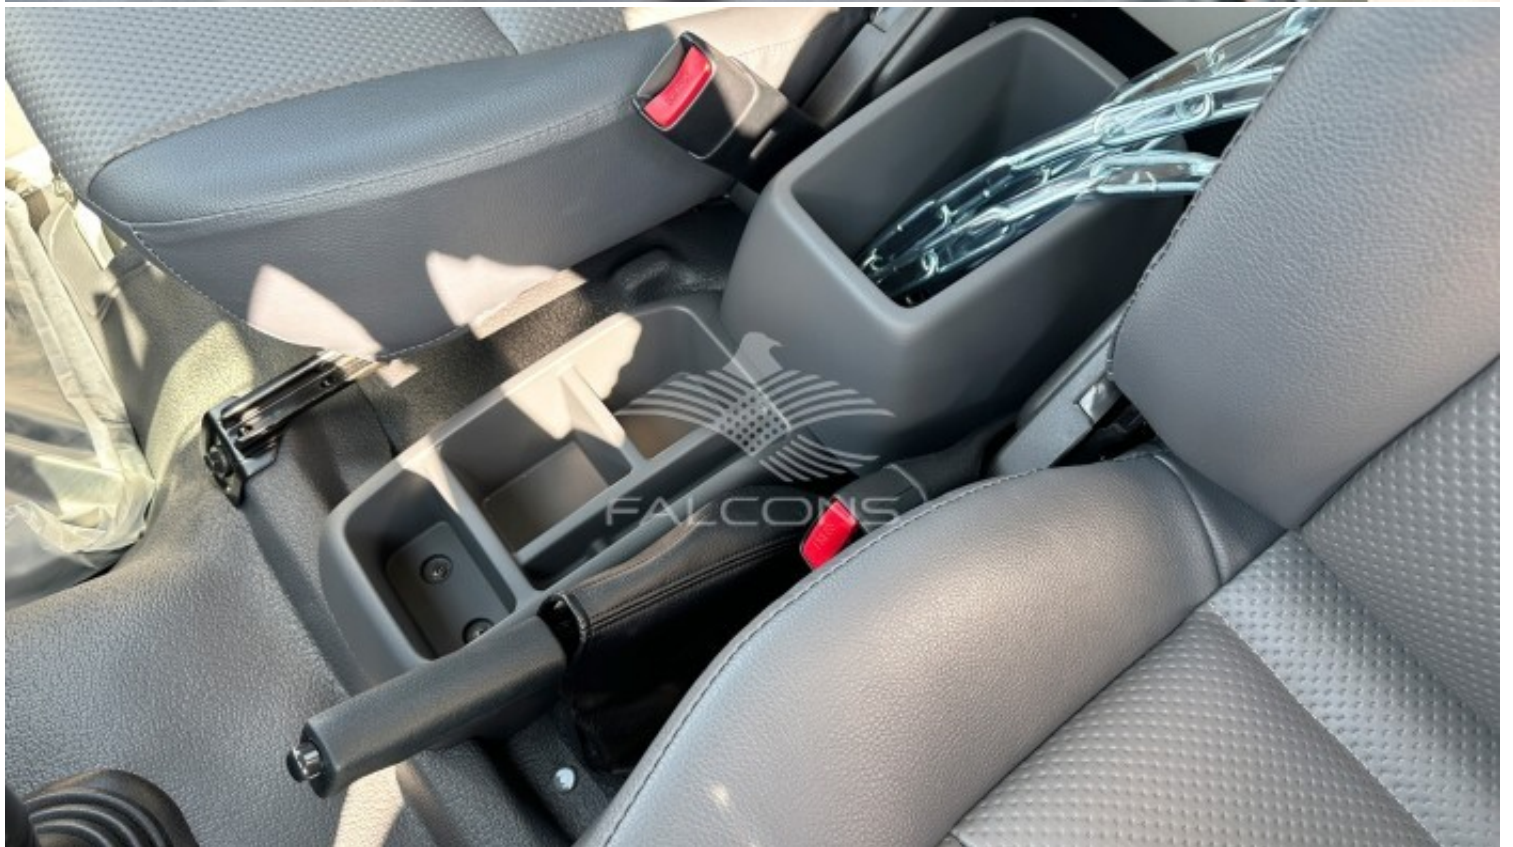

Toyota Land Cruiser 79 4.2L S C CHROME MT VT3

Notes

All Pictures shown are for illustration purpose only Specifications may change without prior notice.

This vehicle available in Different colors.