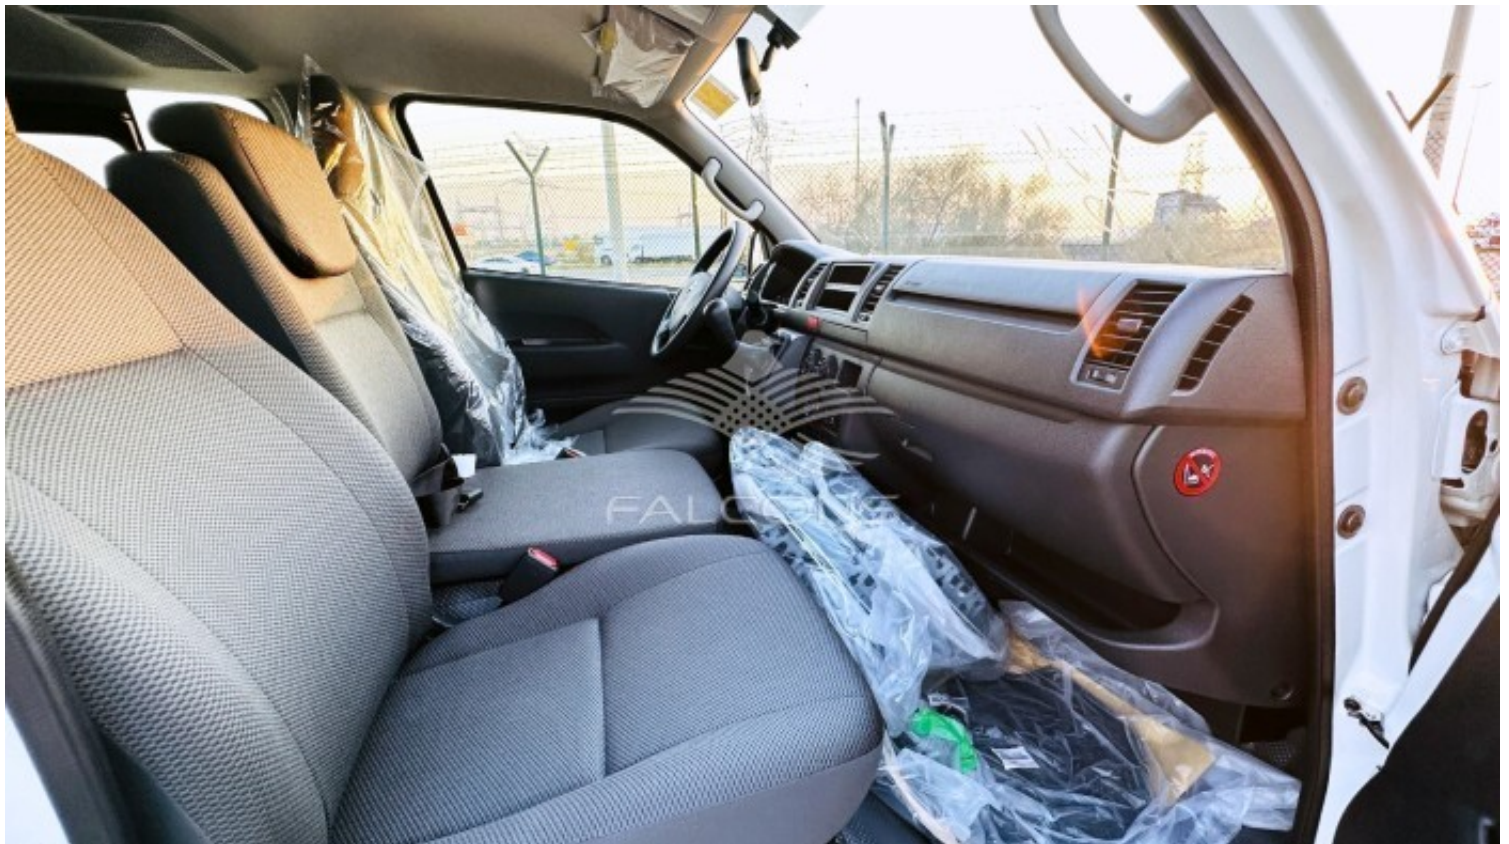

Exterior Features

WHEEL CAP FULL	REAR VIEW MIRROR DOOR
BODY STRIPE	HIGH MOUNT LED STOP LAMP

FALCONS

FALCONS

FALCONS

FALCONS

Notes

All Pictures shown are for illustration purpose only Specifications may change without prior notice.