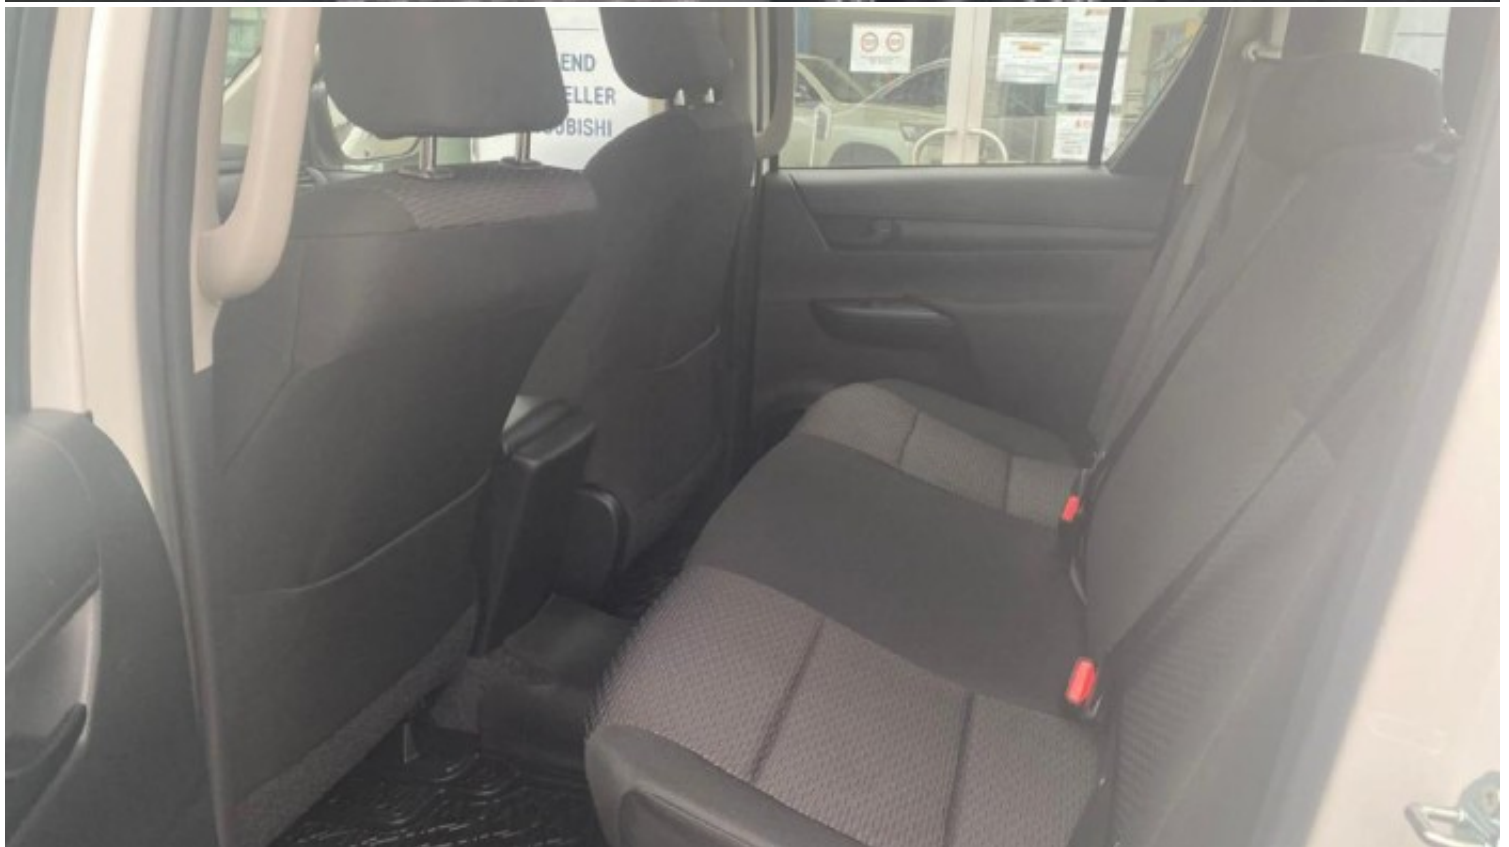

Interior Features

AM FM CD RADIO BLUETOOTH CONNECTION	RADIO CONTROLS ON STEERING WHEEL
4 SPEAKERS	MANUAL AC
FRONT & REAR ELECTRIC WINDOWS	CENTRAL DOOR LOCKING
CEILING LIGHT	HEIGHT AND REACH ADJUSTABLE STEERING WHEEL
CENTRAL DOOR LOCKING REMOTE	PICKUP SPECIAL UPHOLSTERY
ELECTRIC SIDE MIRRORS	REACH ADJUSTABLE DRIVER SEAT
BOXES AND TRAYS	CHILD LOCK SYSTEM
POWER STEERING	ABS
DIGITAL CLOCK + DISPLAY AUDIO	AIRBAGS D P
DRIVER FOOTREST	FRONT & REAR HEADRESTS
SUNVISOR	RETRACTABLE STEERING WHEEL
VSC+HAC+TSC	EMERGENCY STOP SIGNAL
WIPER CONTROL WITH TIME ADJUSTMENT	3 POINT REAR SEATBELTS
2X ISOFIX	-

Exterior Features

SIDE STEPS	BLACK REAR SHIELD
STEEL WHEELS	BLACK EXTERIOR DOOR HANDLES
ELECTRICAL BLACK SIDE MIRRORS	-

Notes

All Pictures shown are for illustration purpose only Specifications may change without prior notice.