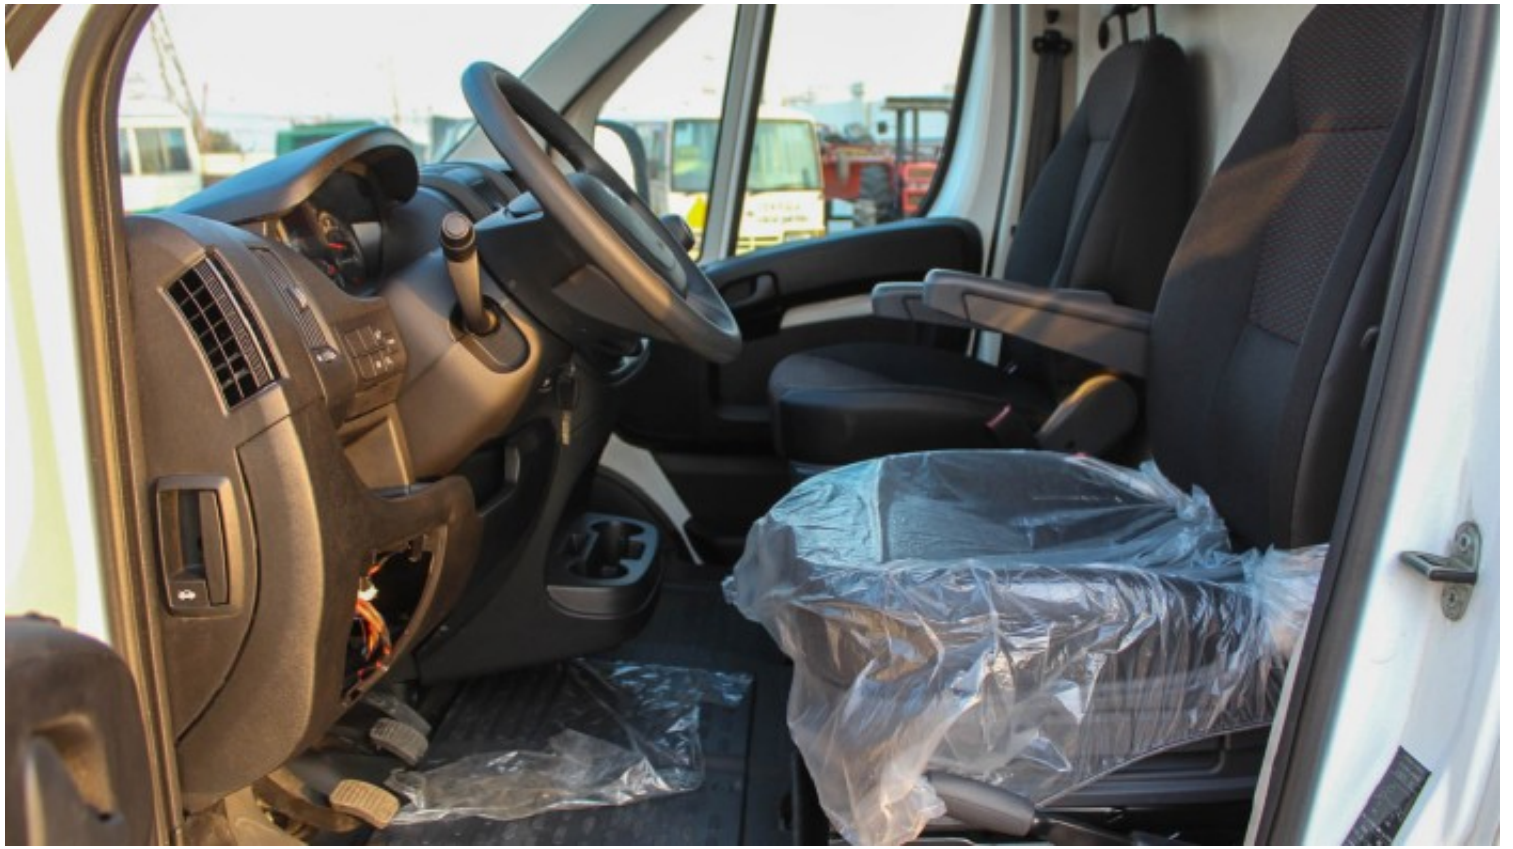

Engine	2.2L	Dimensions mm	-
RpmHp Output	130 HP	Terrain	-
Gross Weight Kg	-	Transmission	6 Speed Manual with Dry Clutch
Tyre Size	15 Inch steel Wheel	Number of Doors	5
Fuel Tank Capacity	-	Seating Capacity	2

Interior Features

Adjustable Driver Seat	Anti-Lock Braking System ABS with EBD
Power Steering Tilt Adjustable and speed sensitive	Driver Airbag
Laminated Glass	Power windows, Mirrors with Blind spot Angle , and Remote Central Locking
Closed Glass Sides	Side and rear cargo doors
Cargo Capacity: Depth 3120 CM / Height: 1932 MM/Width:1870 MM	Payload Capacity: 1500 KG

Exterior Features

Steel Box	Country of Origin: France
-----------	---------------------------

Notes

All Pictures shown are for illustration purpose only Specifications may change without prior notice.

This vehicle available in Different colors.