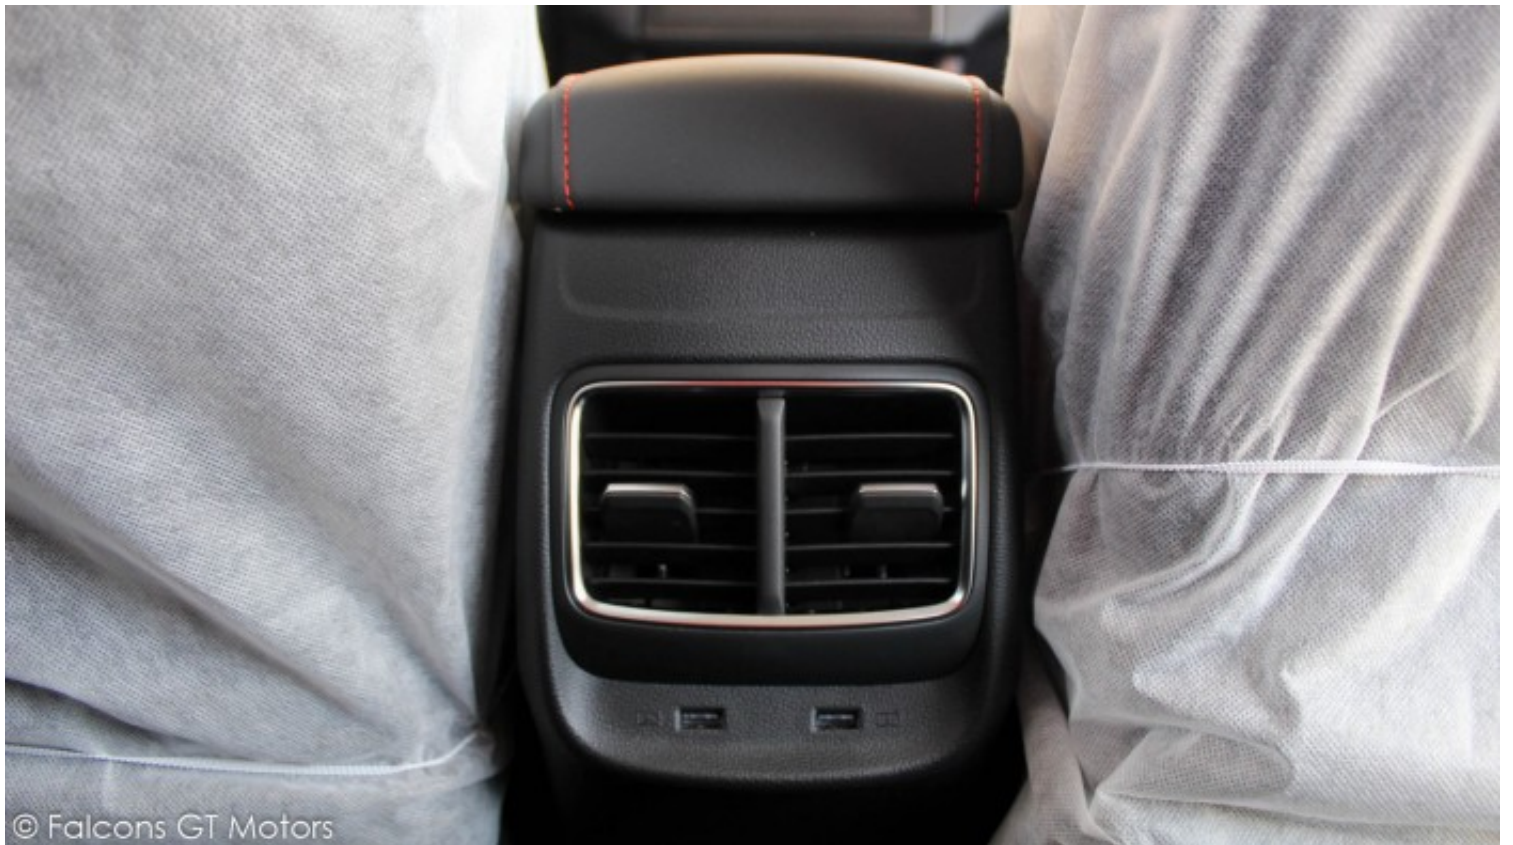

© Falcons GT Motors