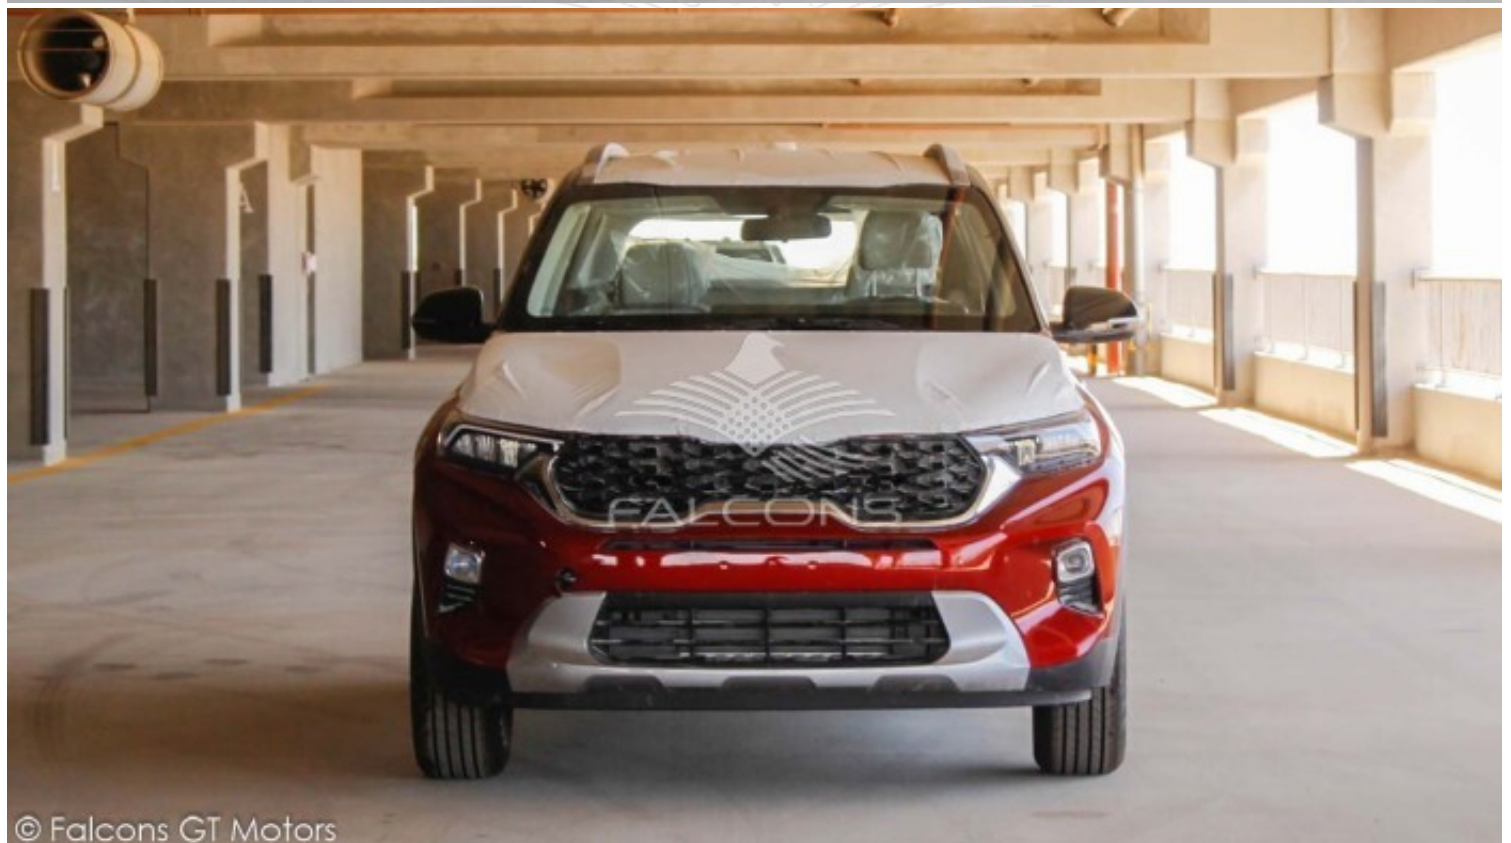

© Falcons GT Motors

© Falcons GT Motors