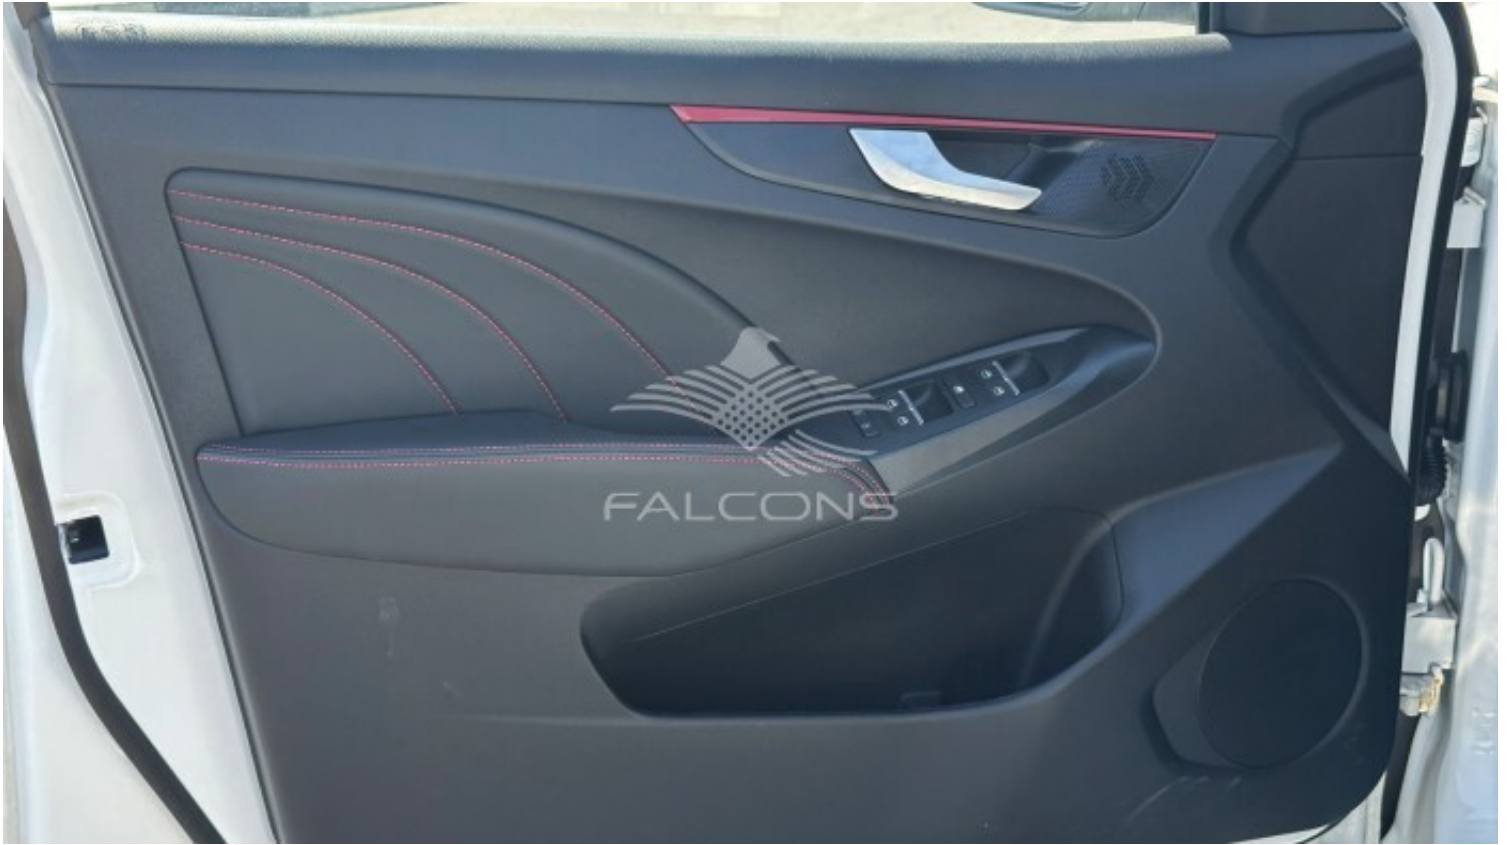

FALCONS

EPS (Electric Power Steering)	ABS + EBD
EBA (Emergency Brake Assist)	ESP (Electronic Stability Program)
HA (Hill Start Assist)	TCS (Traction Control System)
HHC (Hill Hold Control)	EPB (Electronic Parking Brake)
AUTOHOLD	Front row height-adjustable seatbelts
Front row three-point force limiting seatbelts	Rear row lateral three-point Emergency lockout seatbelts
Rear row middle three-point seatbelts	Driver seatbelt warning
Child-protector rear door locks	Front double airbag
TPMS (Tire Pressure Monitoring System) (Direct)	Body theft alarm
Engine immobilizer	Dynamic auxiliary line reversing image
Speed Limit Reminder	Speed Limit set
120 \hat{A} \pm 5km/h overspeed alarm	One-button start
Keyless entry	7 inch color TFT instrument (same as M1D) (English & Arabic)
Bluetooth mobile	Mobile phone mapping (Auto/ Car play)
Front double USB	Rear single USB
6 speakers (4 basses 2 high pitches)	Central control door lock
Trunk opened by remote key	Electric opening trunk lock
Front standby power supply	NV
Europe VI	-

Exterior Features

Body color mirror	Integrated turning lights for rearview mirror
Double outlet exhaust	Door handle--the same color as body
Chrome trim for side windows	Power window(one-button up)
Anti-pinch power window	Threshold pedal with stainless steel glitter (with KAIYI logo)
Front and rear movement type of people surrounded	Cross the wild type of encirclement
Side sills outside the pedal planks	Body stickers
Trailer fixing bracket	17 inch aluminum alloy rims
Spare tire-steel	Low rolling resistance tire
Boneless wiper	Power Sunroof
Rear fog lights	Front LED lamp
Height electrically adjustable headlights	Double reversing light
Follow me home headlights	LED daytime lights

LED transverse taillight	Front ventilated disc brake
Rear solid disc brake	Reversing radar
Engine cabin decorative cover - with logo	Remote key

FALCONS

FALCONS

FALCONS

FALCONS

FALCONS

FALCONS

FALCONS