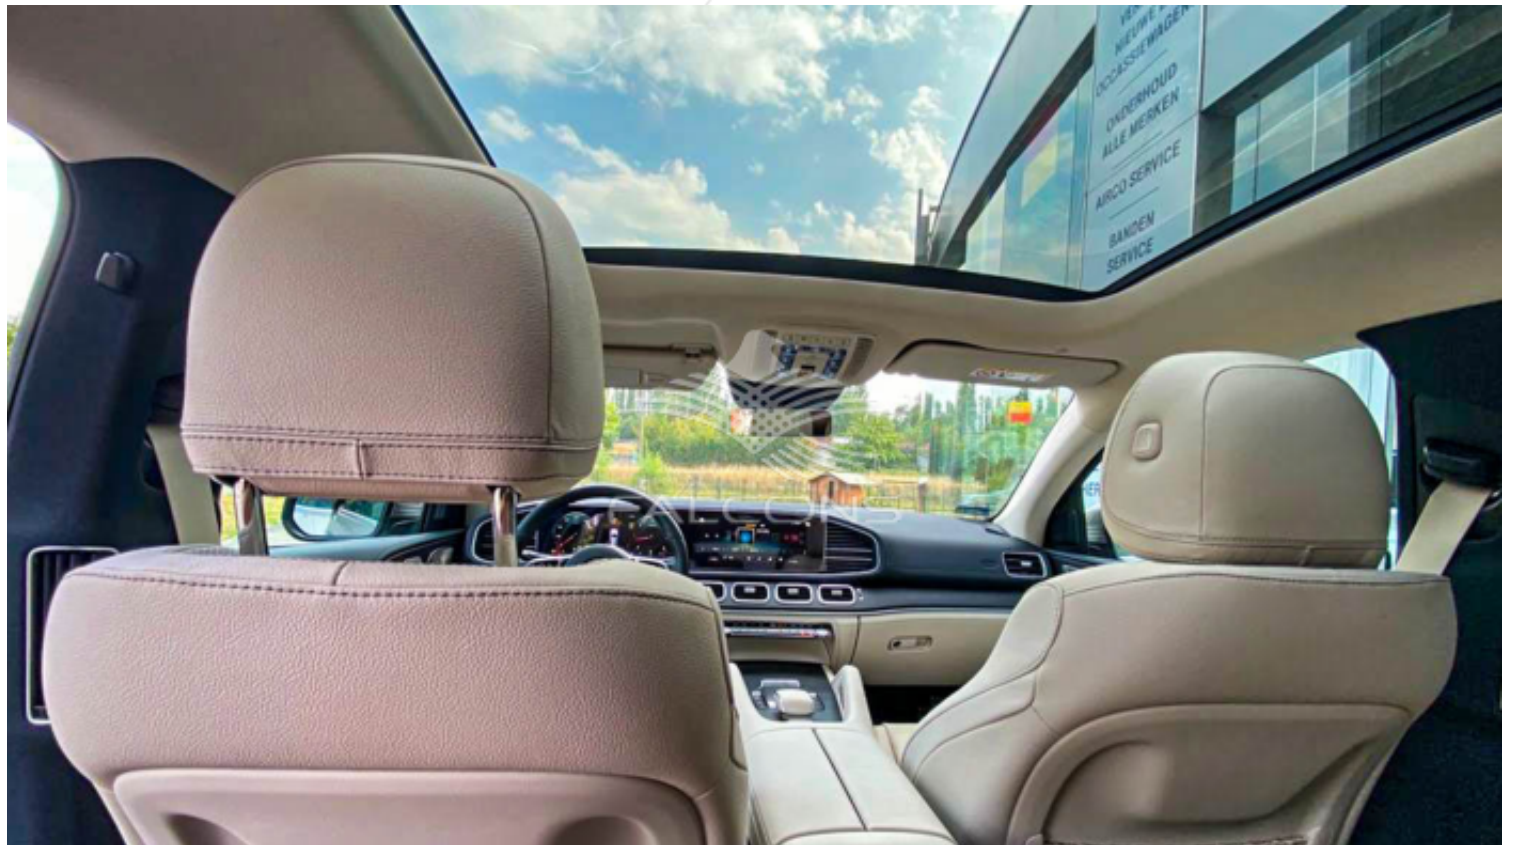

Mercedes-Benz GLE 3.0L 400 4MATIC Diesel COUPE AT

Notes

All Pictures shown are for illustration purpose only Specifications may change without prior notice.

This vehicle available in Different colors

FALCONS