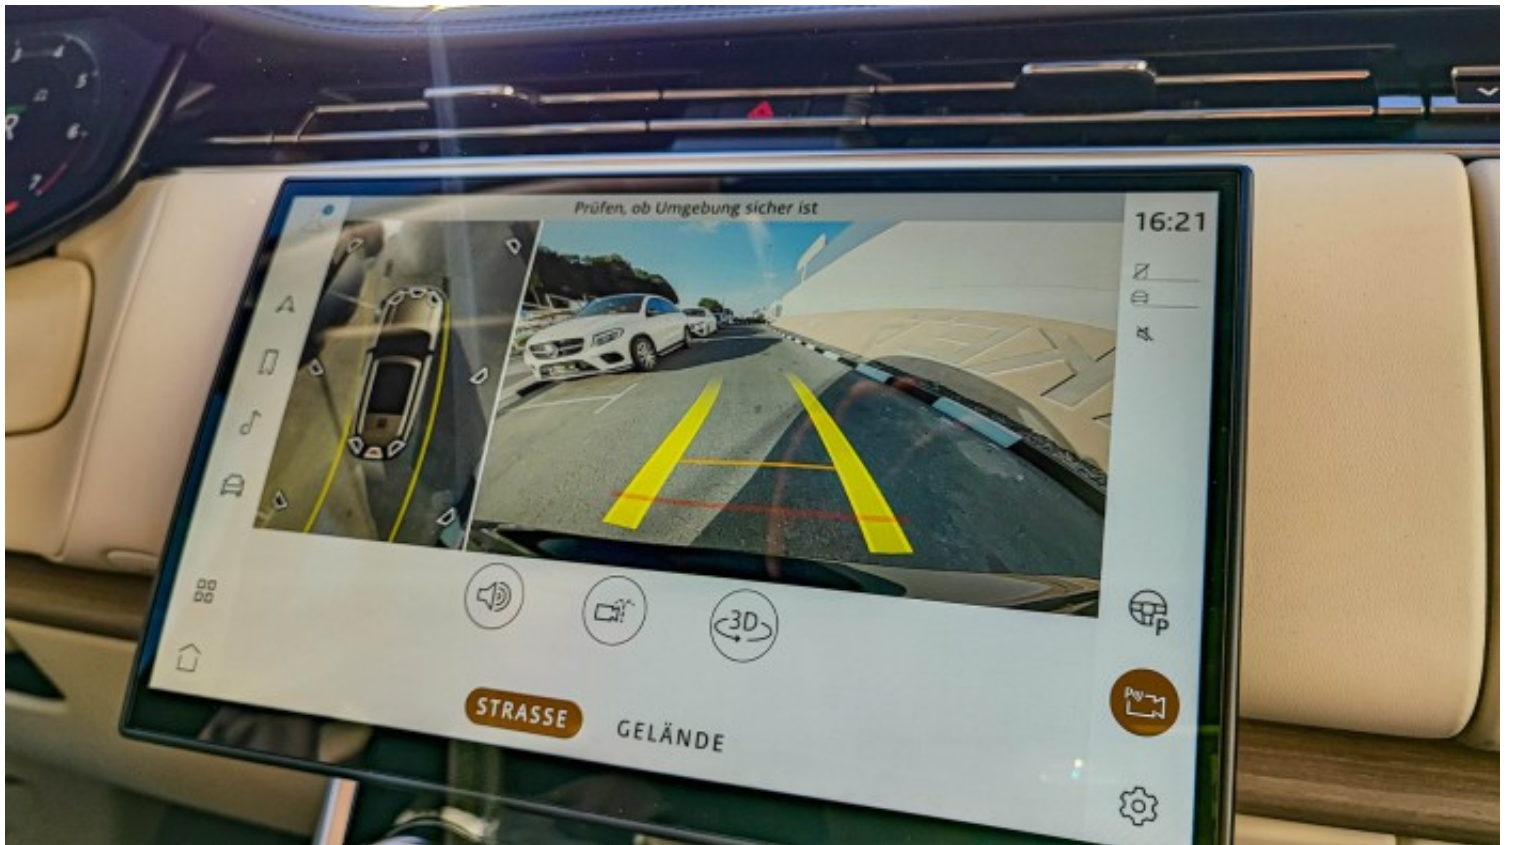

Rear fog lights	Tire Pressure Monitoring System (TPMS)
Trailer Stability Assist (TSA)	Electrical preparation for trailer hitch
Towing eyes front and rear	Secure Tracker (12 Month Subscription)
Alarm system, perimeter	Additional indicators in the exterior mirrors
Automatic locking, configurable	Single door release, configurable
Child safety, electric	ISOFIX mounting points in the rear (outer seats)
Driver and front passenger airbags with seat occupancy detection	Side airbags (driver and front passenger)
TRAIN OPERATION :	Unbraked (kg) : 750
Max. trailer load (kg) : 3,500	Max. nose weight (kg) :150
GROUND CLEARANCE - STANDARD :	height (mm) :219
Departure Angle Front (Â°) : 26.1 degrees	Departure Angle (Â°) : 24.5 degrees
Ramp angle (Â°) : 21.4 degrees	GROUND CLEARANCE - OFF ROAD :
Departure Angle Front (Â°) : 34.7 degrees	Departure Angle (Â°) : 29.0 degrees
Ramp angle (Â°) : 27.7 degrees	-