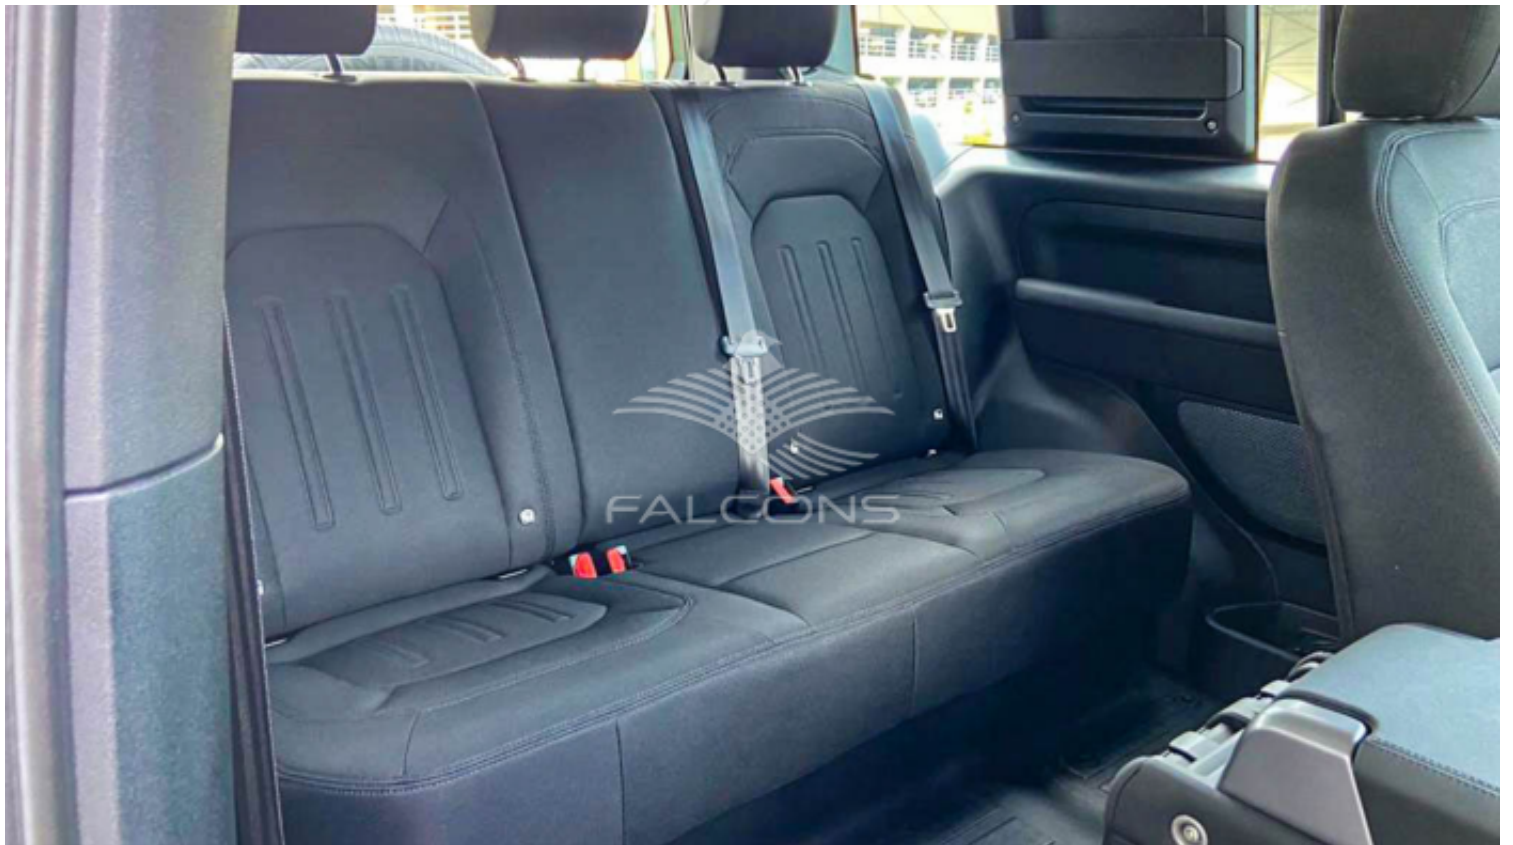

Land Rover Defender 3.0L 110 I6 400PS XS EDITION AT

Notes

All Pictures shown are for illustration purpose only Specifications may change without prior notice.

This vehicle available in Different colors