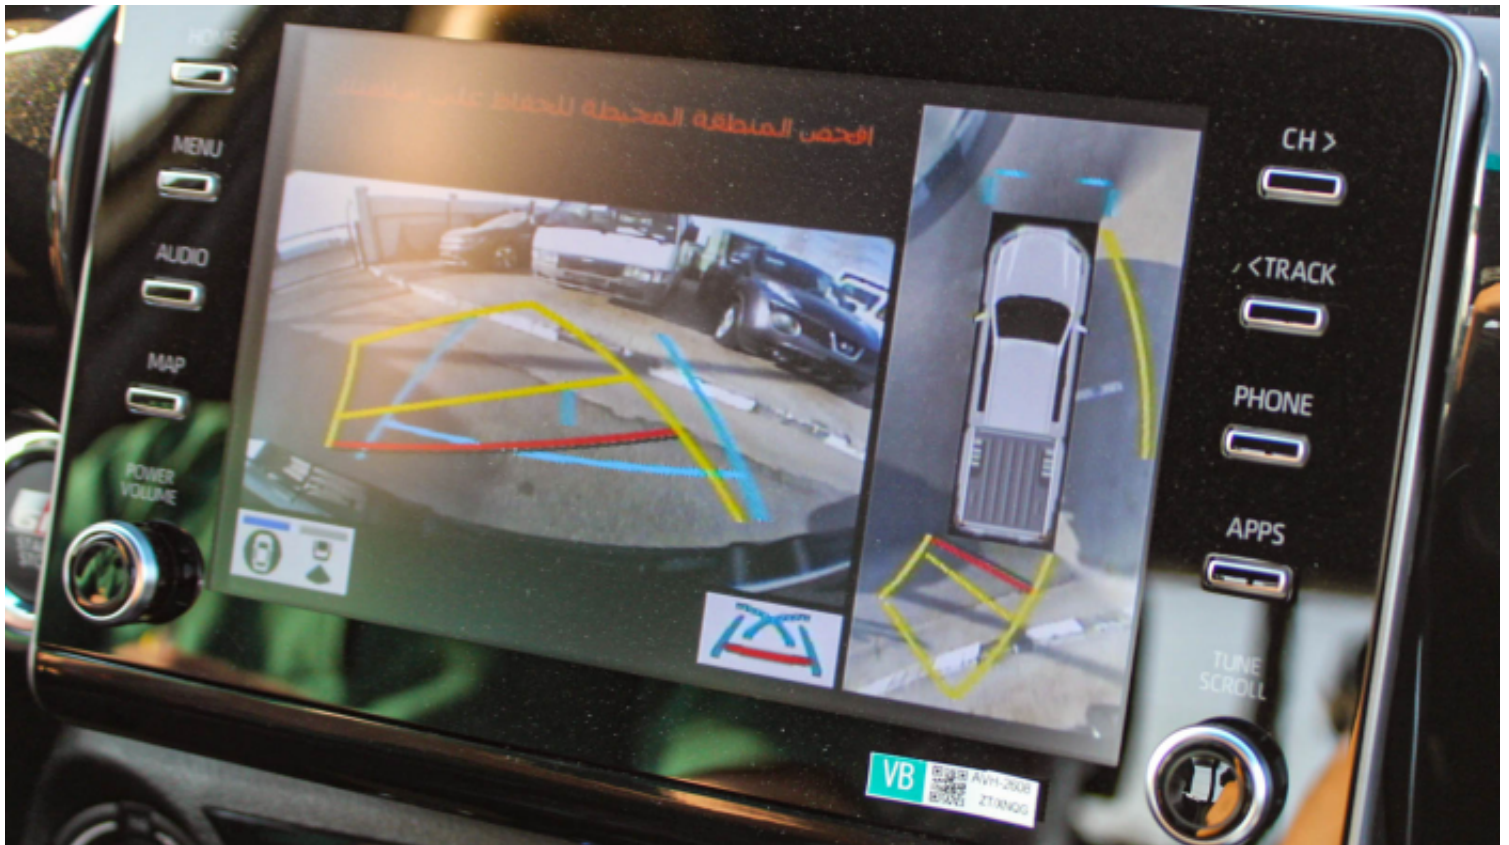

Toyota Hilux 4.0L GR-SPORT P DC 4WD AT

Notes

All Pictures shown are for illustration purpose only Specifications may change without prior notice.

This vehicle available in Different colors