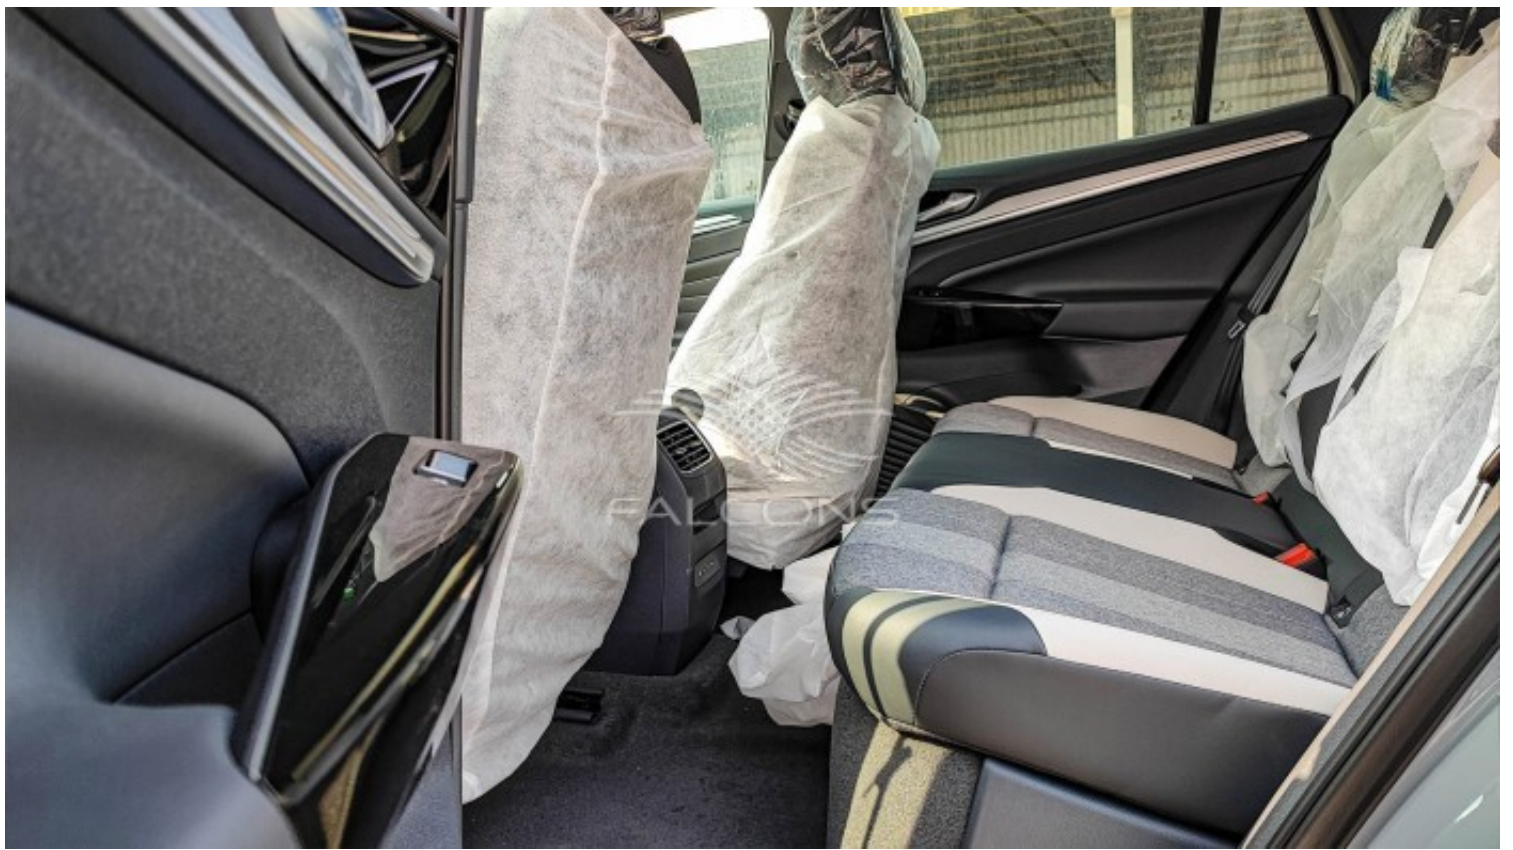

Volkswagen ID.4 CROZZ PURE+ OPEN S.roof + 19Inc. A.wheels

## Notes

All Pictures shown are for illustration purpose only Specifications may change without prior notice.

This vehicle available in Different colors

FALCONS