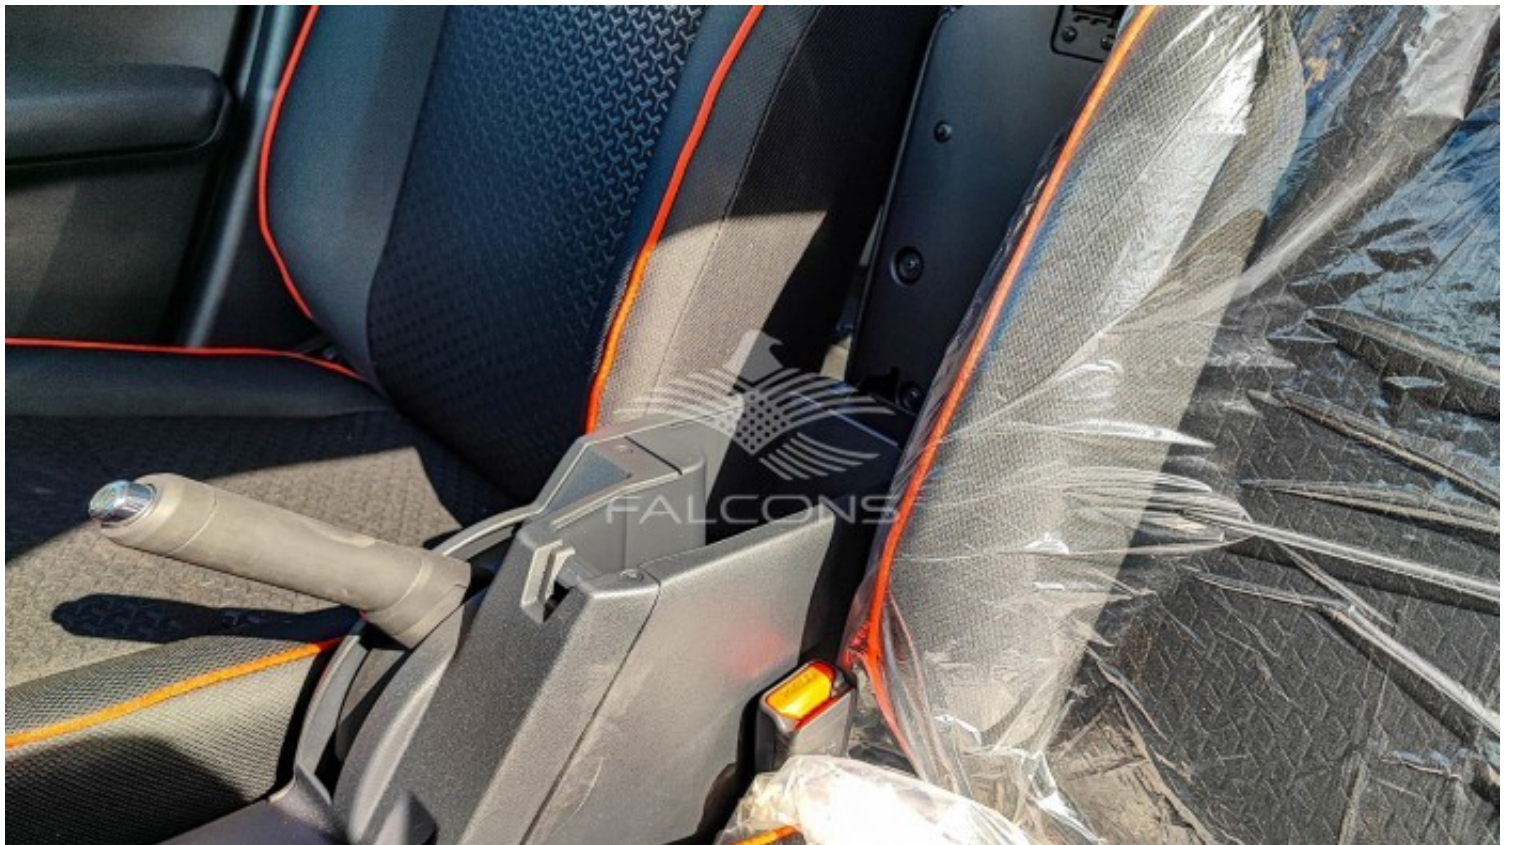

Toyota Raize 1.0T - G AT

Notes

All Pictures shown are for illustration purpose only Specifications may change without prior notice.

This vehicle available in Different colors