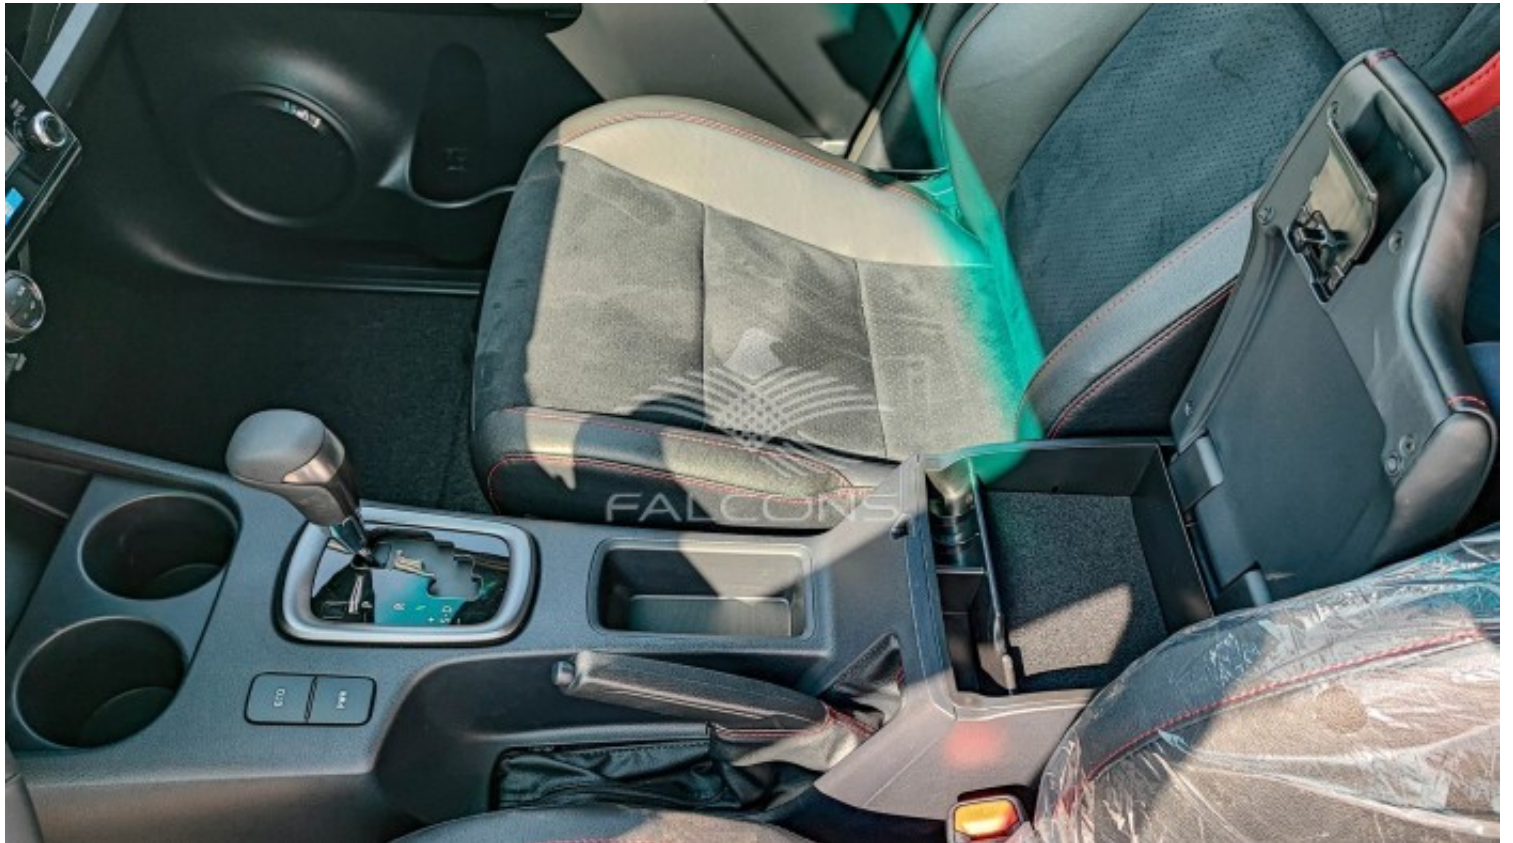

## Interior Features

Power adjustable seats ( Driver side)	Power windows
Seating Capacity : 5	Leather seats
Analogue information cluster with digital odometer and multi trip meter	Digital Clock
Automatic climate control AC with rear vents	Push button start
Electrically adjustable and foldable ORVM	IRVM Normal ( day & night )
Multi-function steering wheel	8â€• Touch screen infotainment system (with navigation)
Height adjustable Headrest with GR logo at front	Front and Side airbags( Dr & Co.Dr)
AM, FM, Bluetooth, and AUX support	Cool box
Android Auto / Apple Carplay	Rear seat foldable armrest with cupholder

Downhill assist control	Smart Entry system
Engine Immobilizer	Chrome badging
Lane Departure warning	Black alloy Wheels
Cross traffic alert	Side steps footboard
Blind spot monitor	360° Camera
ADAS(Advanced Driver Assistance System)	RED Brake calipers
Door ajar warning	Rear Differential lock
Toyota safety sense, Pre collision system	-