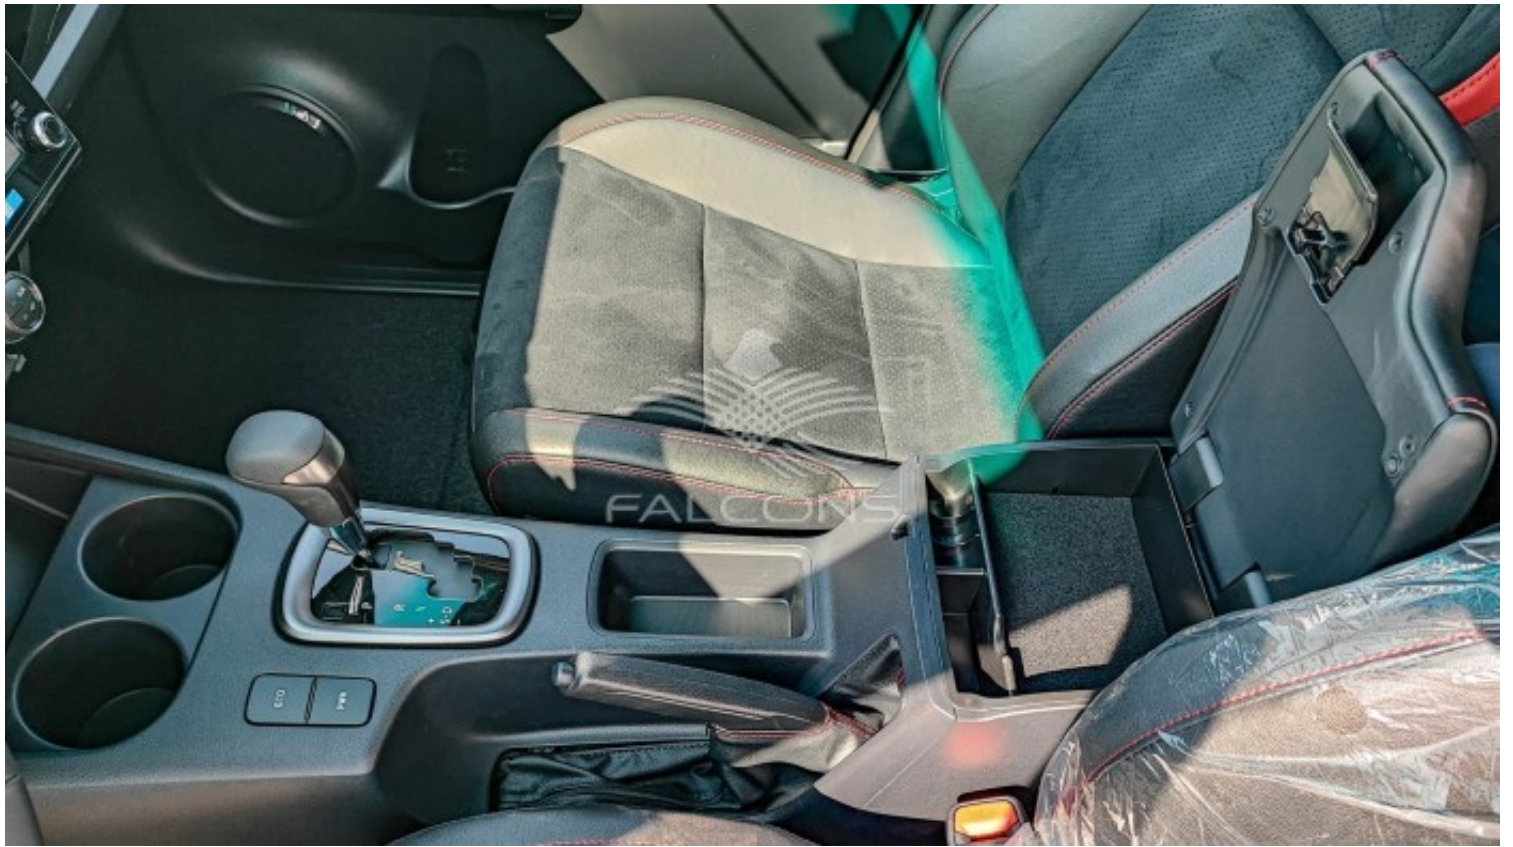

Toyota Hilux 2.8L DSL DC 4WD GR-SPORT AT

Notes

All Pictures shown are for illustration purpose only Specifications may change without prior notice.

This vehicle available in Different colors

FALCONS