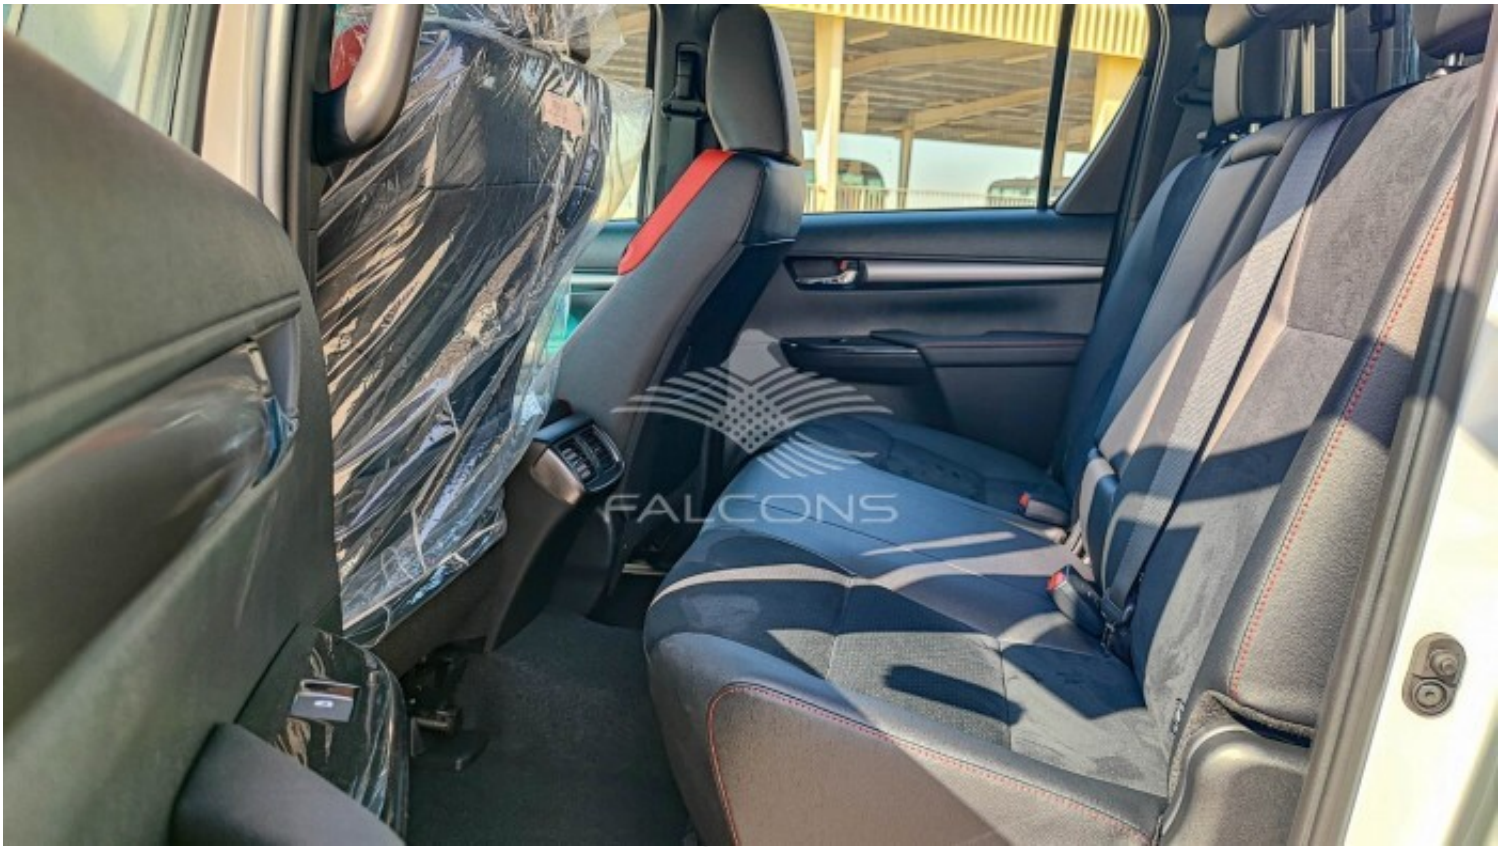

Toyota Hilux 2.8L DSL DC 4WD GR-SPORT AT

Notes

All Pictures shown are for illustration purpose only Specifications may change without prior notice.

This vehicle available in Different colors

FALCONS