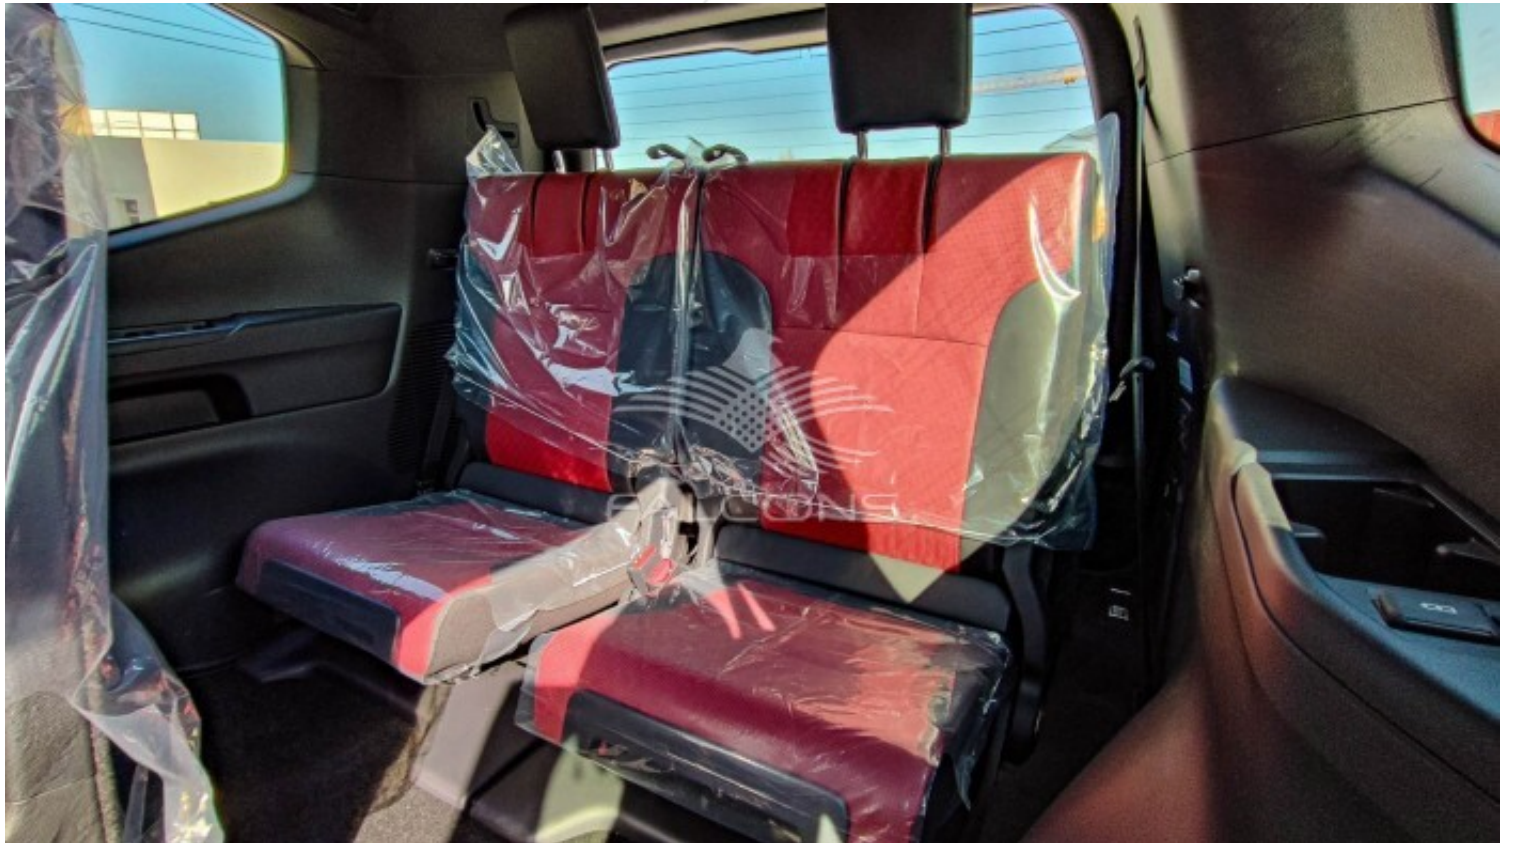

Toyota LC300 3.5L TT GR SPORT AT

Notes

All Pictures shown are for illustration purpose only Specifications may change without prior notice.

This vehicle available in Different colors

FALCONS