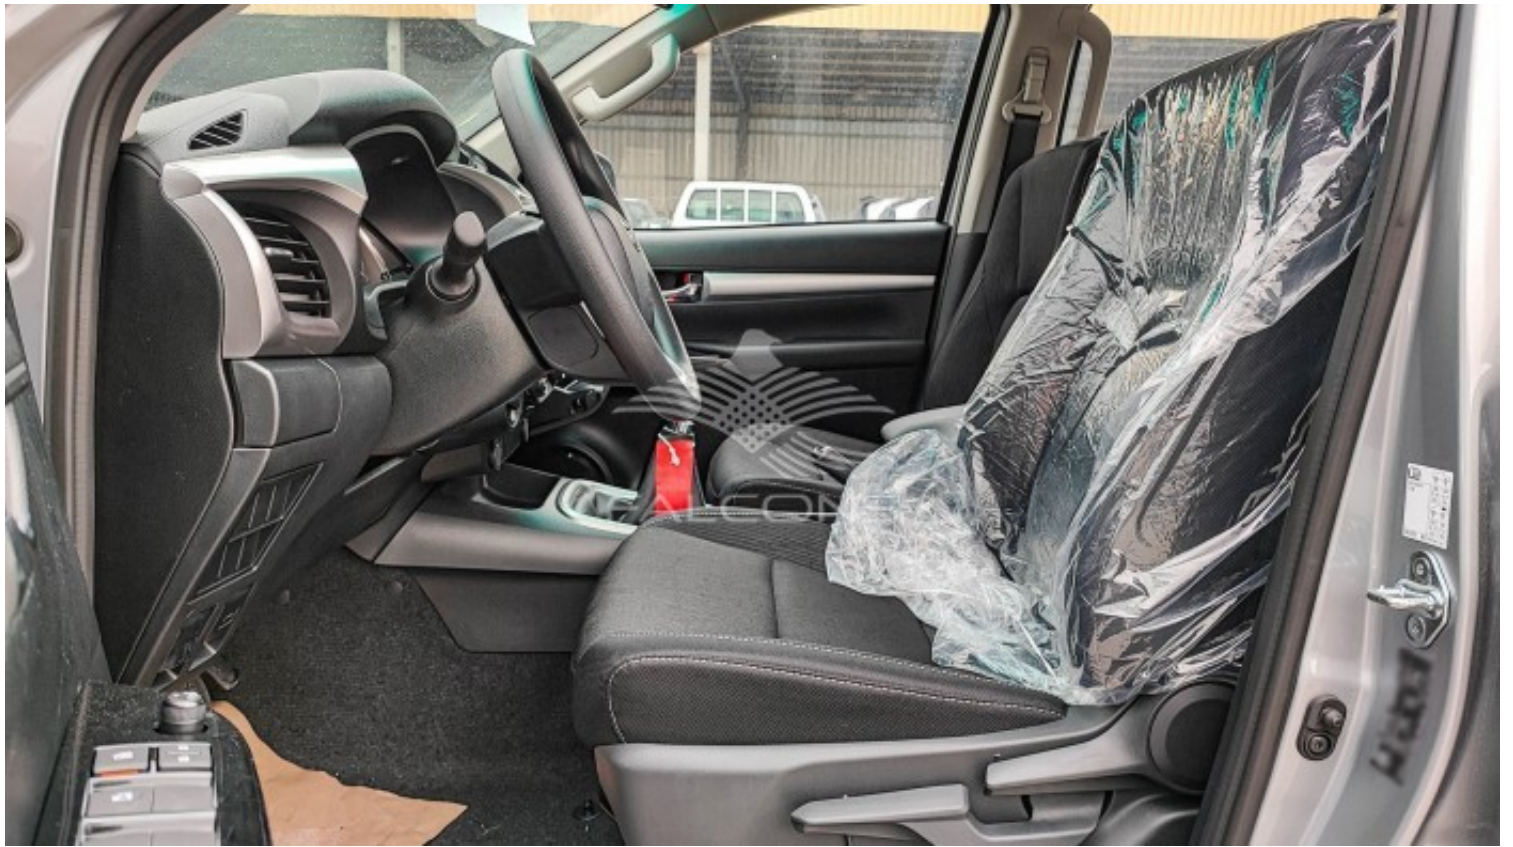

Interior Features

Touchscreen : 8"	Radio : Radio MP3
Connections : USB , Bluetooth , Apple CarPlay , Android Auto	Steering wheel audio control
Loud speakers : 4	Plug 12V 1
Air conditioning : Automatic Driver & Passenger	Coolbox
Cup holder(s) : Front, Rear	Power windows : Front , Rear
Central door locking : Yes	Steering wheel : Urethane
Adjustable steering wheel : Height adjustable	Upholstery : Fabric
Front seats : 2	Driver seat : Height and reach adjustable
Power Steering	Car mat
Gearshift & Brake Lever : Leather	Gearshift & Brake lever : Urethane
Airbags : Driver , Passenger , Knees (driver)	Seatbelts - Front 2 x 3 points
Seatbelts - 2nd row 3 x 3 points	Seatbelt pretentioner : Front
Headrests : Front, Rear	Spare wheel : Steel
Headrests : Front , Rear	Number of spare wheels 1
Fire extinguisher	Seatbelt warning
Door unlock alert	-

Exterior Features

Ground Clearance (mm) : 286	Payload (kg) : 830
-----------------------------	--------------------

Number of doors : 4	Curb weight (kg) : 2080
Gross vehicle weight (kg) : 2910	Front tread (mm) : 1500
Rear tread (mm) : 1510	Approach angle : 29
Departure angle : 26	Load body size (lxwxh) mm : 1525 x 1540 x 480
Transmission Part time manual 4x4	Front brake : Ventilated discs
Rear brake : Drums	Parking brake : Manual
Front suspension : Coil type	Rear suspension : Leaf
Front bumpers : Body colour	Rear bumpers : Chrome
Wheels : Steel	Front grill : Chrome
Door handles : Chrome	Door mirrors : Chrome
Folding side mirrors : Manuals	Adjustable side mirrors : Electric
Mudguars : Front , Rear	Footboard : Side step
Immobilizer	Headlamps : LED
High position brake lamp	Side turn lamp
Fog lamps : Rear	ABS
Electronic stability control : VSC	Eletronic Brakeforce distribution (EBD)
Hill-start assist control	Trailer Sway Control (TSC)