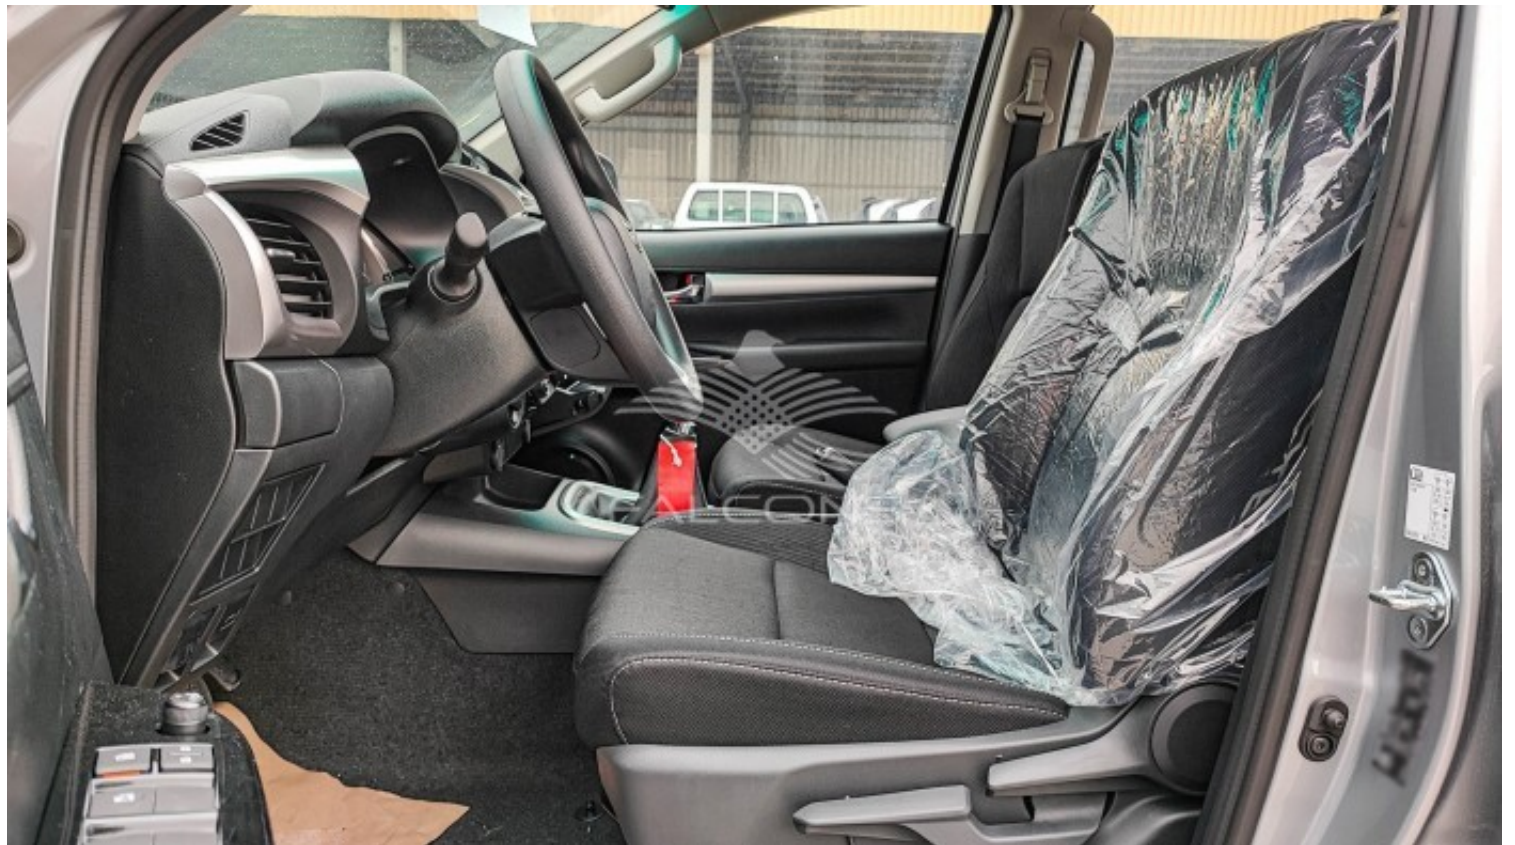

Toyota Hilux 2.4L D DC 4WD Turbo Diesel Active MT