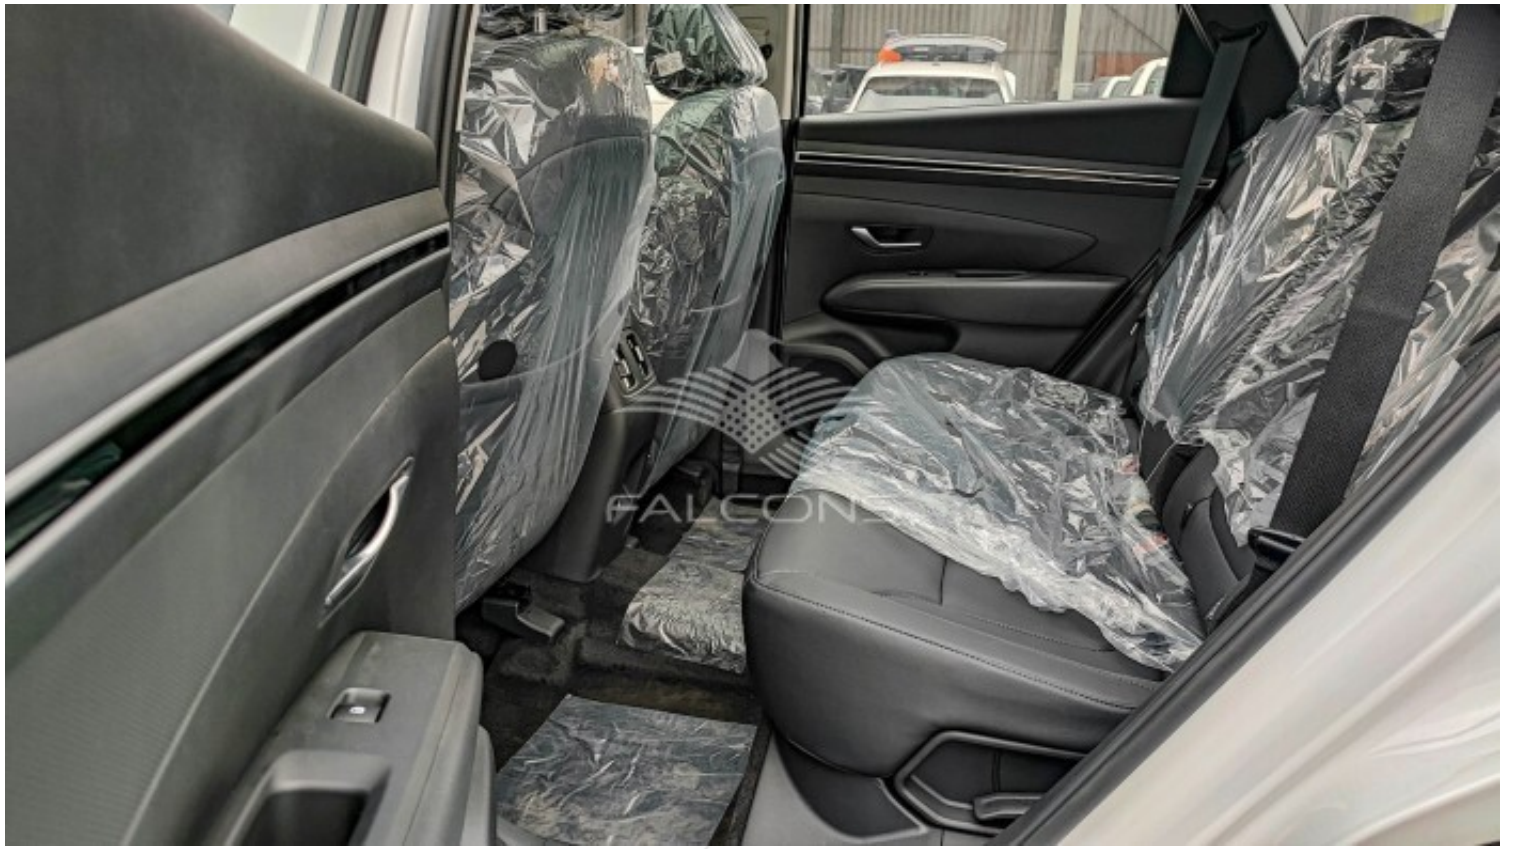

Interior Features

Steering System Electric assist	Front dual airbags
Front side airbag	Side air curtain
ESC body electronic stability system	ESS emergency braking reminder system
HAC hill assist system	DBC Downhill Assist
TPMS Independent Digital Tire Pressure	Monitoring System
Hyundai Smart Sense security system	DRM rear video display system
BVM blind spot display system	Visual integrated 7-inch color LCD
instrument panel	Leather seat
Leather steering wheel	Chrome interior door handle
Comfort & Convenience	SBW push-button electronic shift
Paddle shifters	Driving mode selection
Automatic control of headlights	Smart key + one-key start
Electrically adjustable exterior mirrors	Power folding exterior mirrors
Electric heated exterior mirrors	Driver's seat electric 8-way adjustment (with lumbar support)
Front seat backs with map pockets	6:4 folding rear seats

2nd row seat backrest angle adjustable	Rear center armrest
Steering wheel 4-way adjustment	Steering wheel audio adjustment
Electronic handbrake	Automatic parking
Cruise control	Dashboard brightness adjustment
Front row vanity mirror lighting	Four-door window one-button up and down (anti-pinch)
Concealed windless automatic air conditioner	Air conditioning air purification system
Rear air conditioner vents	Bluetooth
USB : 3	Speaker : 6
10.4-inch touch display	Car Life Mobile Internet (support Android+ iOS)

Exterior Features

Drive mode : FWD	Vehicle curb weight (kg) : 1535
Fuel consumption : 6.1	ISG engine automatic start and stop
Diamond front grille	LED headlights
Eagle Wing LED Hidden Daytime Running Lights	Eagle Claw LEDs run through the taillights
Outside mirrors with LED side turn signals	LED rear fog lights
Panoramic skylight	Shark fin antenna
Engine immobilizer	Front Suspension System : McPherson independent suspension
Rear Suspension System : Multi-link independent suspension	PDW-R rear parking radar
RVM reversing camera	-