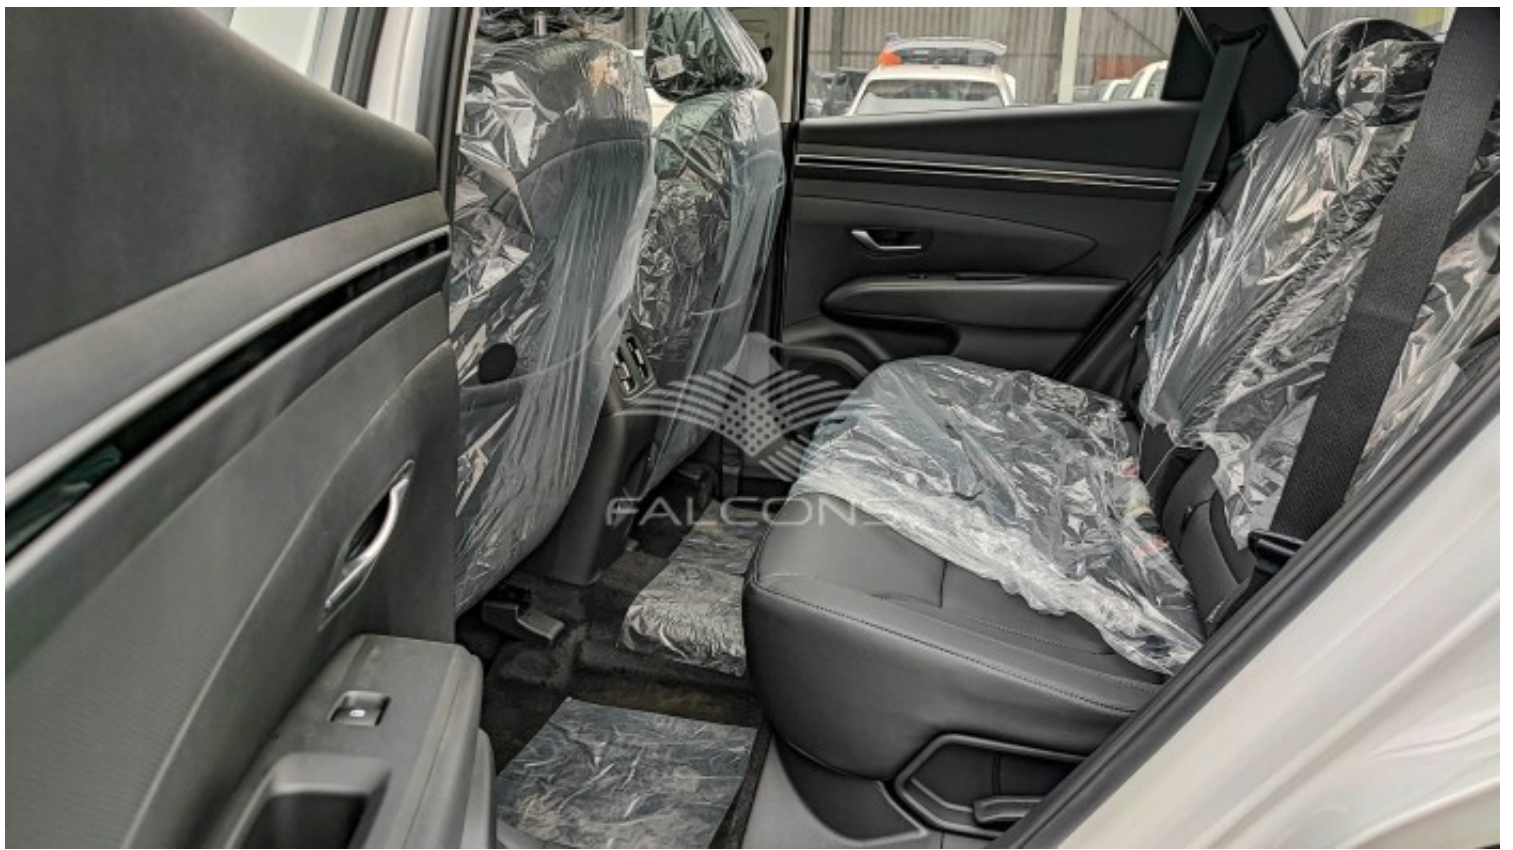

Interior Features

Steering System Electric assist	Front dual airbags
Front side airbag	Side air curtain
ESC body electronic stability system	ESS emergency braking reminder system
HAC hill assist system	DBC Downhill Assist
TPMS Independent Digital Tire Pressure	Monitoring System
Hyundai Smart Sense security system	DRM rear video display system
BVM blind spot display system	Visual integrated 7-inch color LCD
instrument panel	Leather seat
Leather steering wheel	Chrome interior door handle
Comfort & Convenience	SBW push-button electronic shift
Paddle shifters	Driving mode selection
Automatic control of headlights	Smart key + one-key start
Electrically adjustable exterior mirrors	Power folding exterior mirrors
Electric heated exterior mirrors	Driver's seat electric 8-way adjustment (with lumbar support)
Front seat backs with map pockets	6:4 folding rear seats

2nd row seat backrest angle adjustable	Rear center armrest
Steering wheel 4-way adjustment	Steering wheel audio adjustment
Electronic handbrake	Automatic parking
Cruise control	Dashboard brightness adjustment
Front row vanity mirror lighting	Four-door window one-button up and down (anti-pinch)
Concealed windless automatic air conditioner	Air conditioning air purification system
Rear air conditioner vents	Bluetooth
USB : 3	Speaker : 6
10.4-inch touch display	Car Life Mobile Internet (support Android+ iOS)

Exterior Features

Drive mode : FWD	Vehicle curb weight (kg) : 1535
Fuel consumption : 6.1	ISG engine automatic start and stop
Diamond front grille	LED headlights
Eagle Wing LED Hidden Daytime Running Lights	Eagle Claw LEDs run through the taillights
Outside mirrors with LED side turn signals	LED rear fog lights
Panoramic skylight	Shark fin antenna
Engine immobilizer	Front Suspension System : McPherson independent suspension
Rear Suspension System : Multi-link independent suspension	PDW-R rear parking radar
RVM reversing camera	-