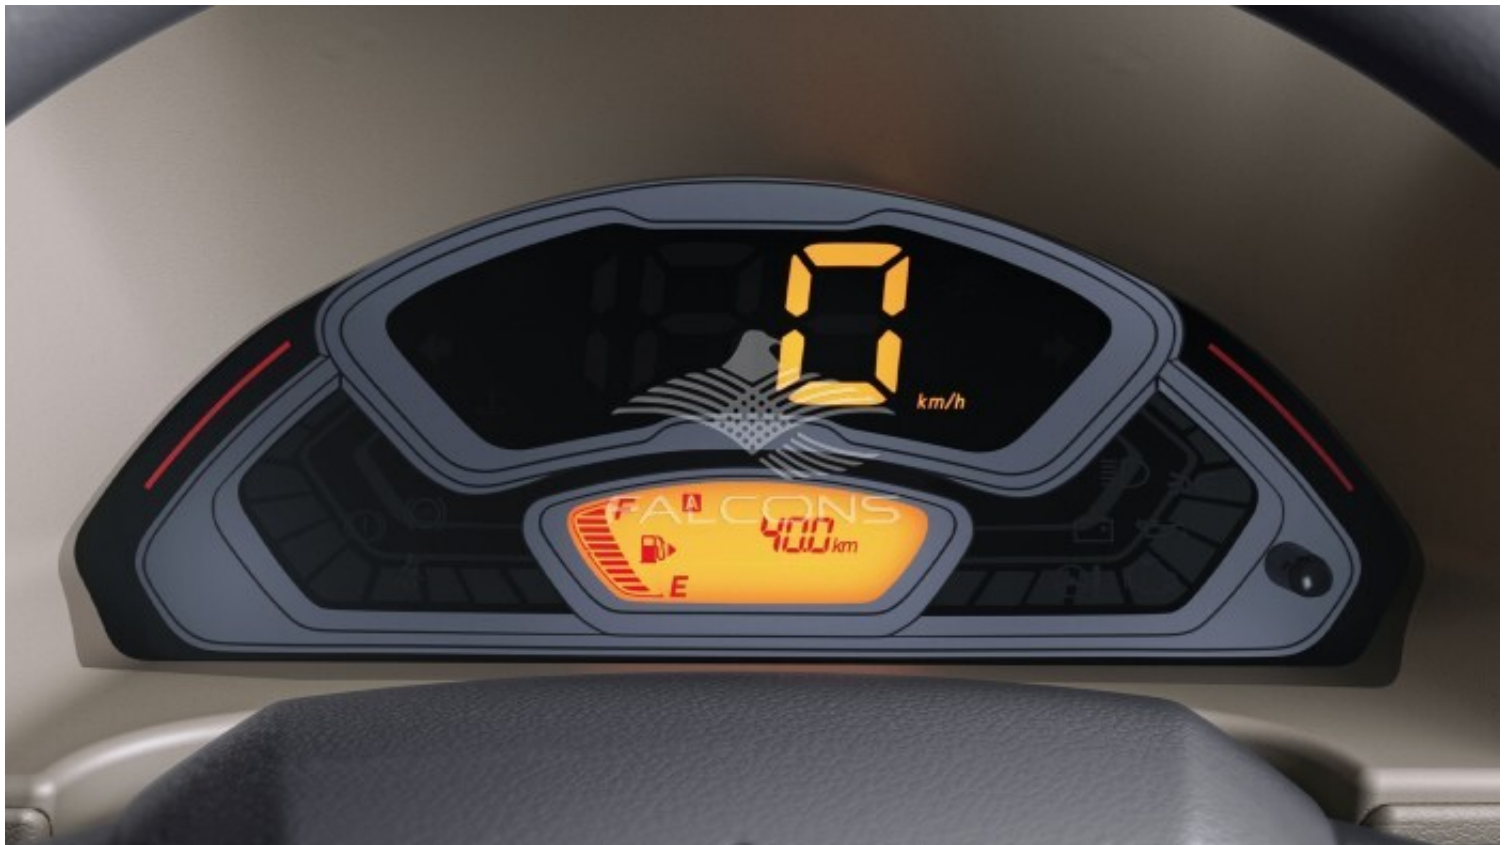

Suzuki EECO 1.2L 2 STR CARGO MT

Car Details

Make	Suzuki	Model	EECO
Type	Buses-vans	Year	2023
Transmission	Manual	Cylinders	V4
Fuel	Petrol	Code	EBA2C
Location	UAE - Dubai	Price	0

Technical Features

Dimension(LxWxH)	3675x1475x1825	Wheelbase	2350mm
Max HP (kW)	59 @ 6000 RPM	Max Torque	104 N.m @3000 RP
No of Valves	16 Valves	Transmission	Manual 5MT (2 Wheel Drive)
Tire Size	155/65 R13	No. of Doors	5
Fuel Tank Size	32L	Gross Weight	1540 Kg

Interior Features

1DIN Pocket +1 DIN Cover, with 2 speaker & Antenna	Manual AC with Heater
Rack & Pinion Steering	3-Spoke Power Steering wheel (Urethane)
Manual windows	Fr. Cabin & Center Cabin Light (3 Positions)
Sun Visor (Dr. and Co.Dr)	Vinyl seat
Seating Capacity: 2 (EECO Cargo)	12V Accessory Socket
Passenger side Assist Grip	Sliding and Reclining Seats (Dr. and Co.Dr)
Headrest Fixed	Driver seatbelt reminder
Passenger seatbelt reminder	Tire Pressure warning

Exterior Features

Front Brake: Ventilated Disc	Rear Brake: Drum
Front Suspension: McPherson strut with Coil spring	Rear Suspension: 3-Link Rigid suspension.
Multi reflector Halogen Headlamps	Manual Hand lamp leveler
Front wipers- 2speed + Intermittent	Key start
Fuel Distribution: Multipoint Injection	Back Door Glass Window
Manually adjustable ORVM	Sliding side doors
Side Door window - Panel	-