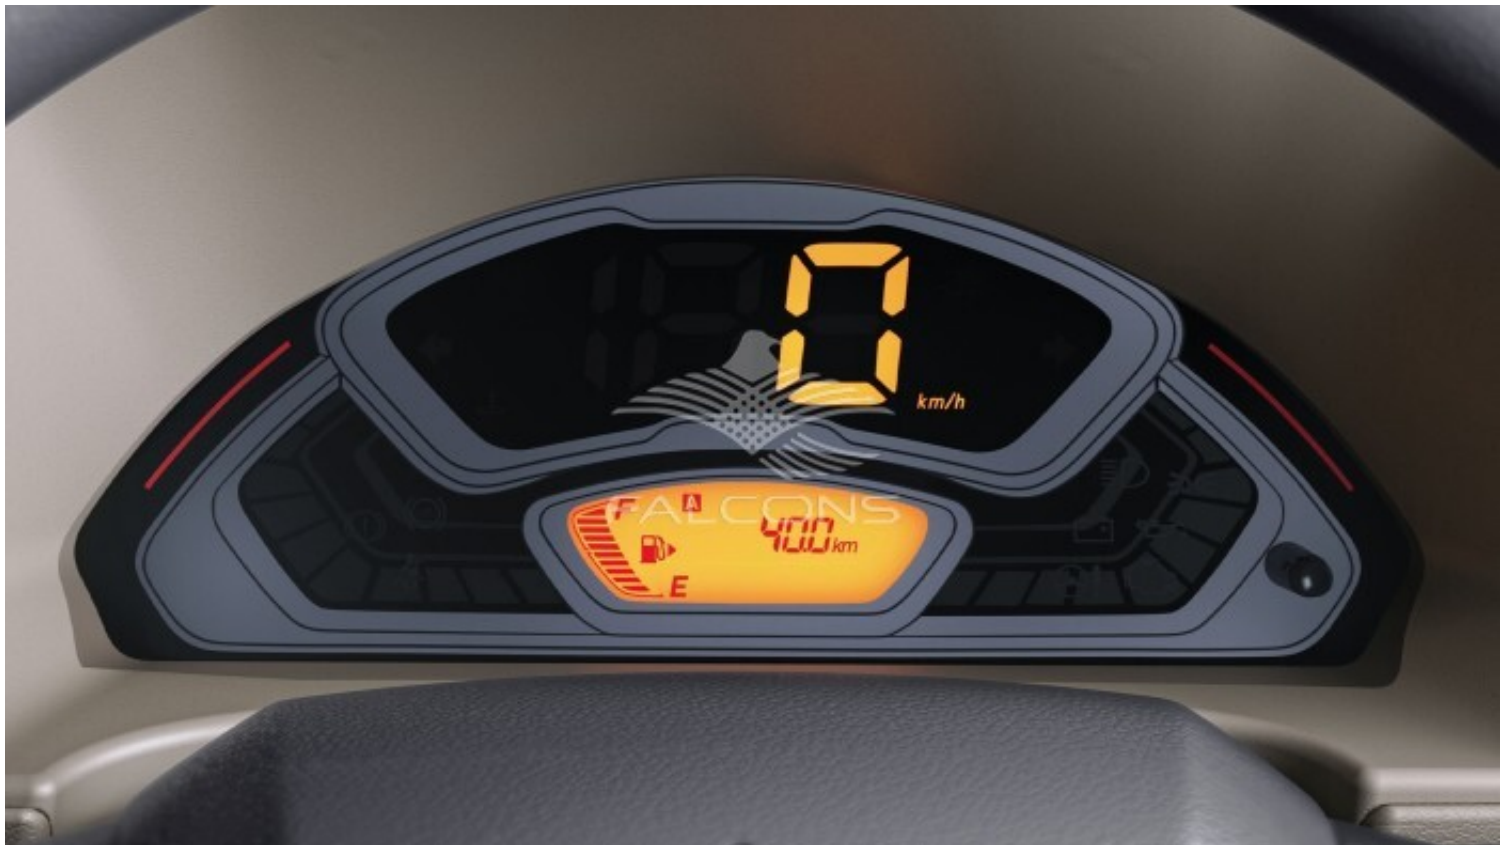

Suzuki EECO 1.2L 2 STR CARGO MT

Notes

All Pictures shown are for illustration purpose only Specifications may change without prior notice.

This vehicle available in Different colors