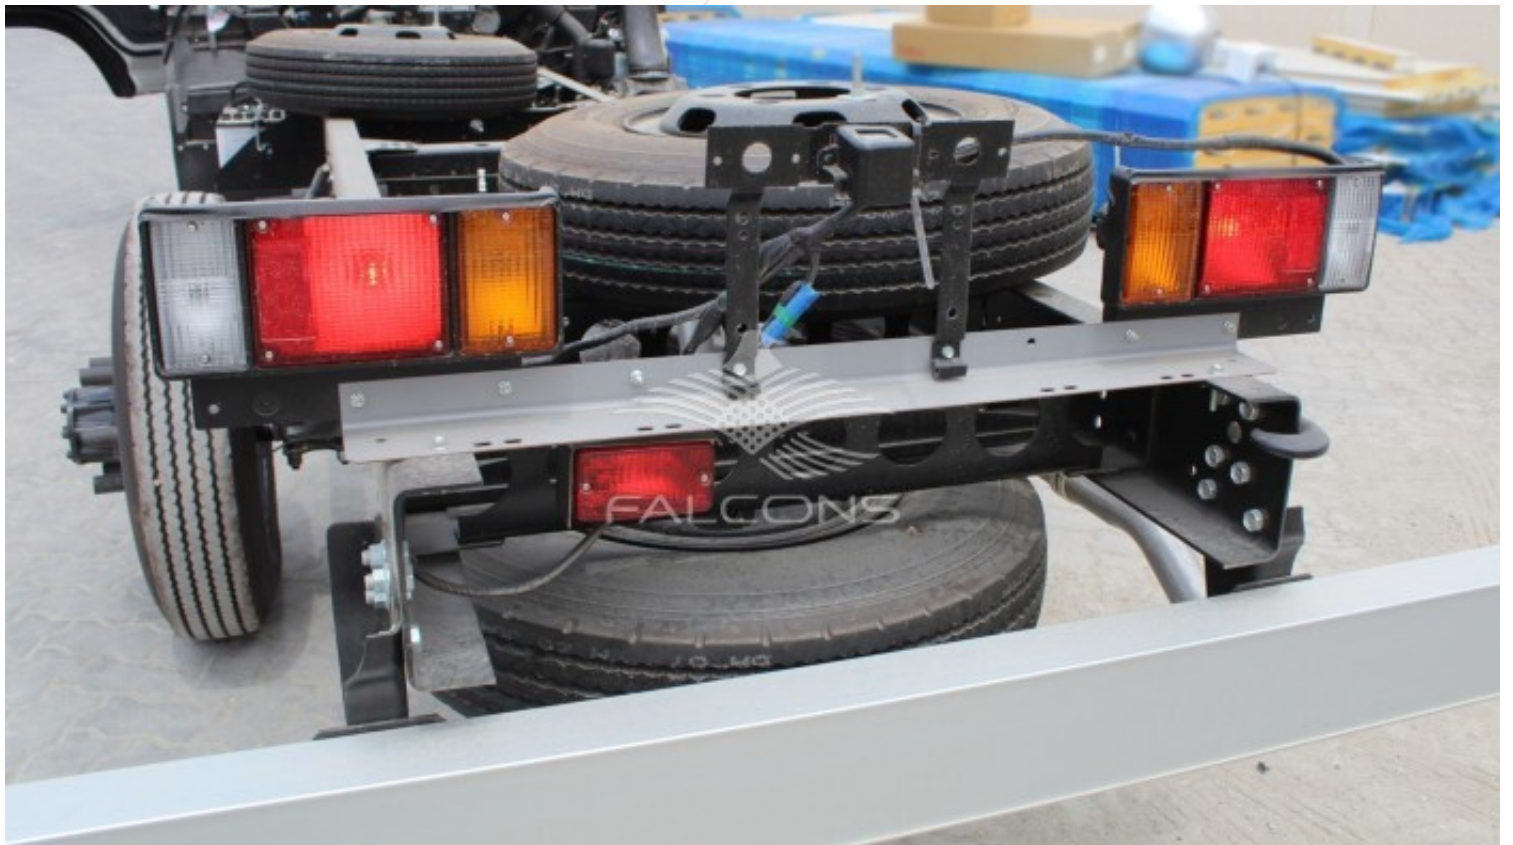

Interior Features

(2) Front Head Rests	Cigarette Lighter
Inside Mirror	(3) Front Seat Belts
Tilt Steering Column	Power Steering
80A Alternator	Ashtray Assist Side
Cup Holder	Header Tray- Driver & Assist
Seat Fabric Cloth	AC
Assist Grip Assist Side	Power Window
Sun visor Assist Side	AM/FM Radio with CD
Central Door Locking System	Fuel Tank Lock
Pre-Air Cleaner	-

Exterior Features

Engine - Direct Injection	Gross Vehicle Weight (GVW) : 6500 kg
Cab to End Frame : 4300 mm	2 Outside Mirrors
Front Mud Guard	Front & Rear Hook
Fog Lamp	Wiper Intermittent Type
Spare Wheel & Tire with carrier	Std. Tool Kit