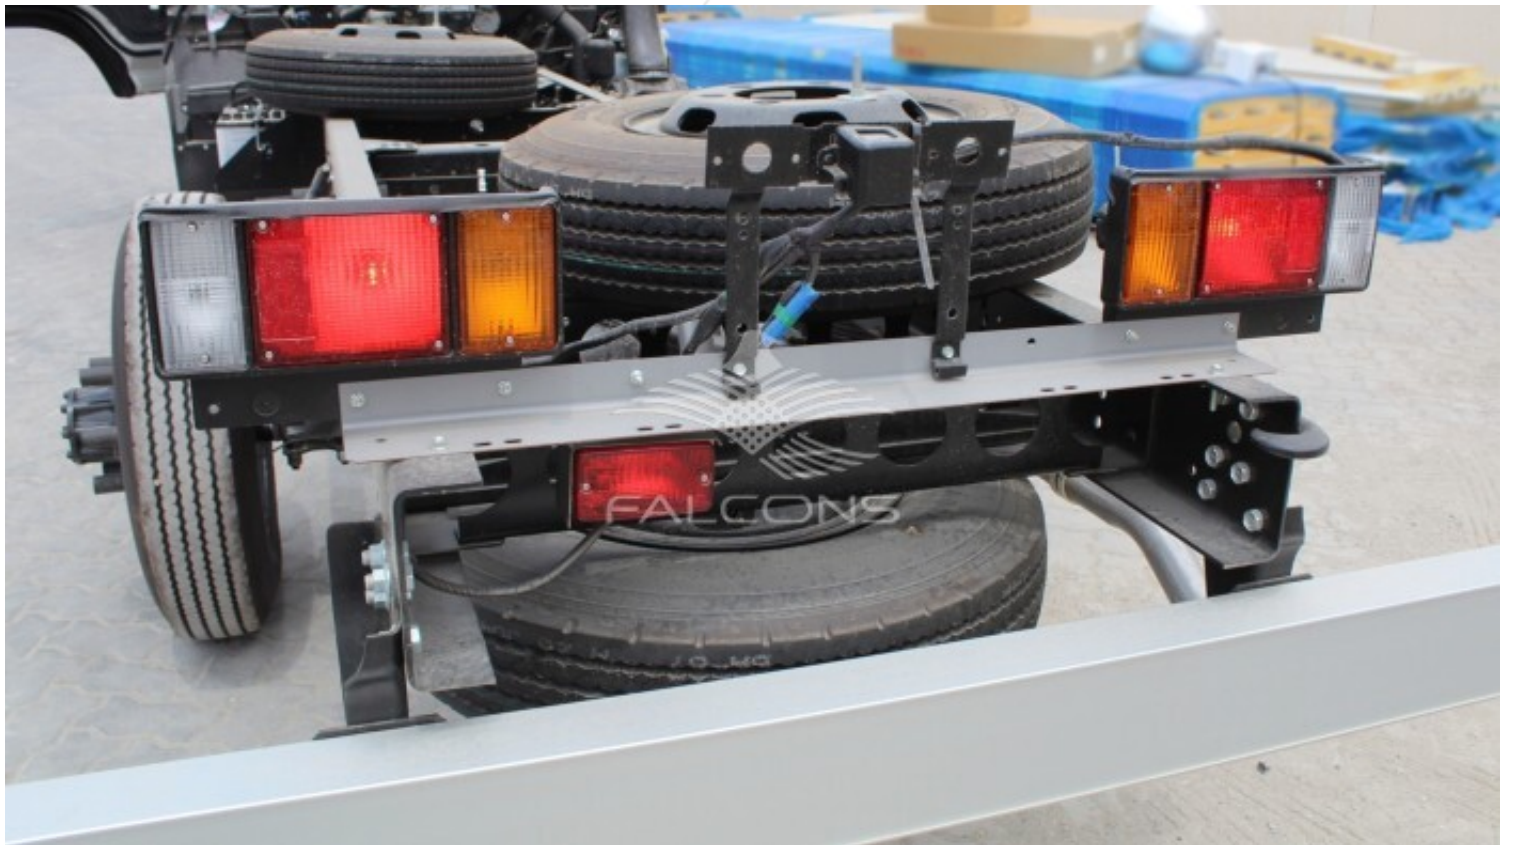

ISUZU NPR 4570 cc TRUCK CAB CHASSIS 4X2 DIESEL MT

Notes

All Pictures shown are for illustration purpose only Specifications may change without prior notice.

This vehicle available in Different colors