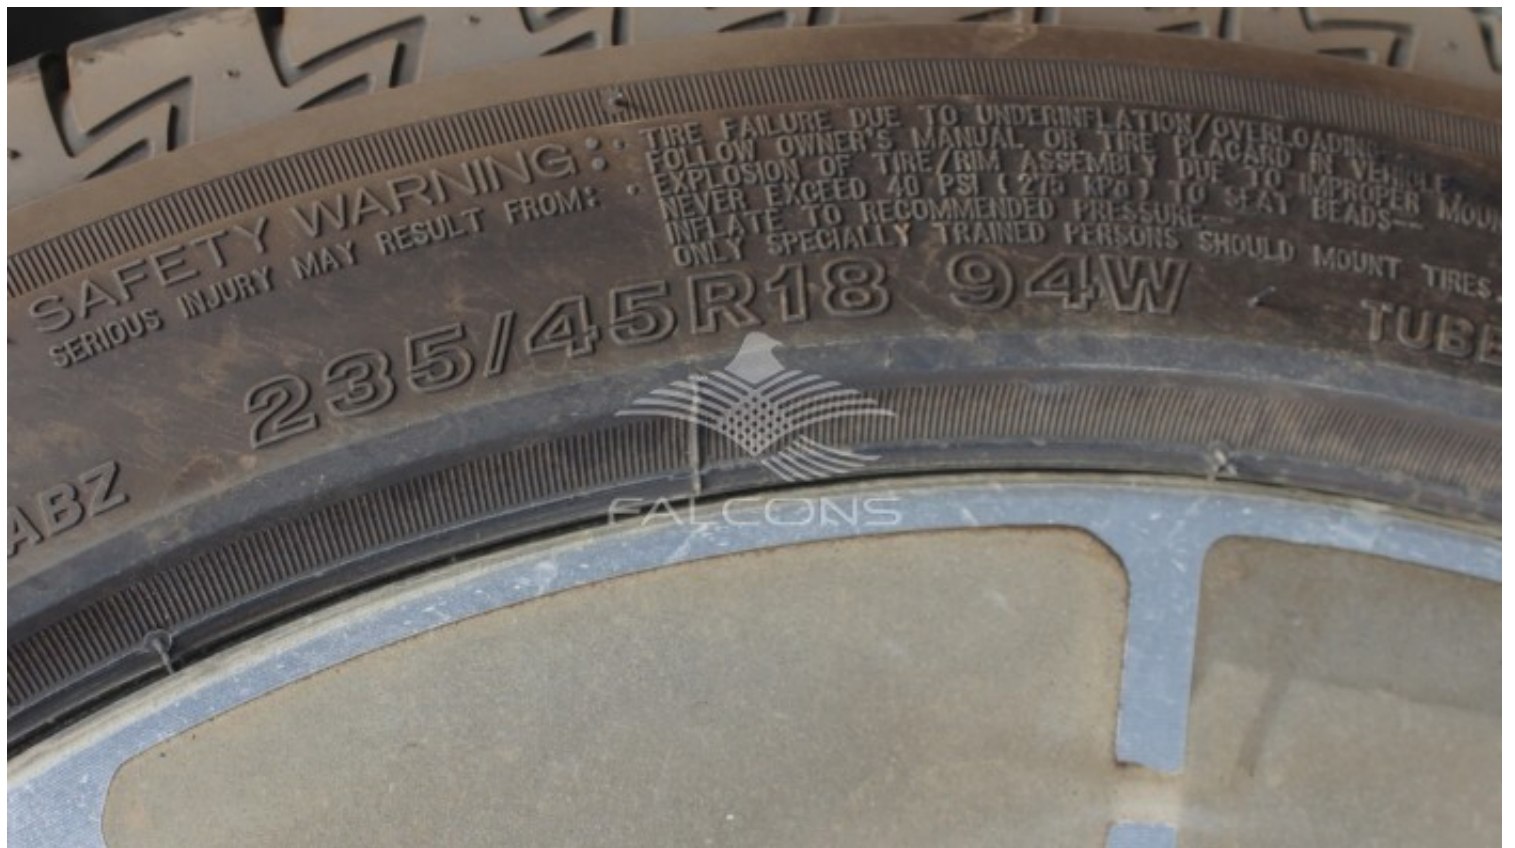

Toyota Camry 2.5L EXECUTIVE 8AT

Car Details

Make	Toyota	Model	Camry
Type	Sedans	Year	2023
Transmission	Automatic	Cylinders	V4
Fuel	Petrol	Code	AXV10
Location	UAE - Dubai	Price	0

Technical Features

Dimensions (Lxwxh)mm	4885 x 1840 x 1455	Displacement (cc)	2487
Max power kW/rpm	152/6600	Max power HP/rpm	207/6600
Max torque Nm	243/4000-5000	Ground clearance (mm)	145
Wheelbase (mm)	2825	Fuel Tank Capacity	60
Number of Seats	5	-	-

Rain sensor	Electronic stability control : VSC
Electronic Brakeforce distribution (EBD)	ABS
Cruise control	Hill-start assist control
Side turn lamp	Demister Rear windows

Exterior Features

Wheels : Aluminium	Bumper - Front&Rear (Body colour)
Electric Folding side mirrors	Electric Adjustable side mirrors
Door mirrors : Body colour	Trunk volume (L) : 493
Curb weight (kg) : 1560	Gross vehicle weight (kg) : 2030
Front brake : Ventilated discs	Rear brake : Discs
Parking brake : Electric	Front suspension : MacPherson strut
Rear suspension : Double triangle	-