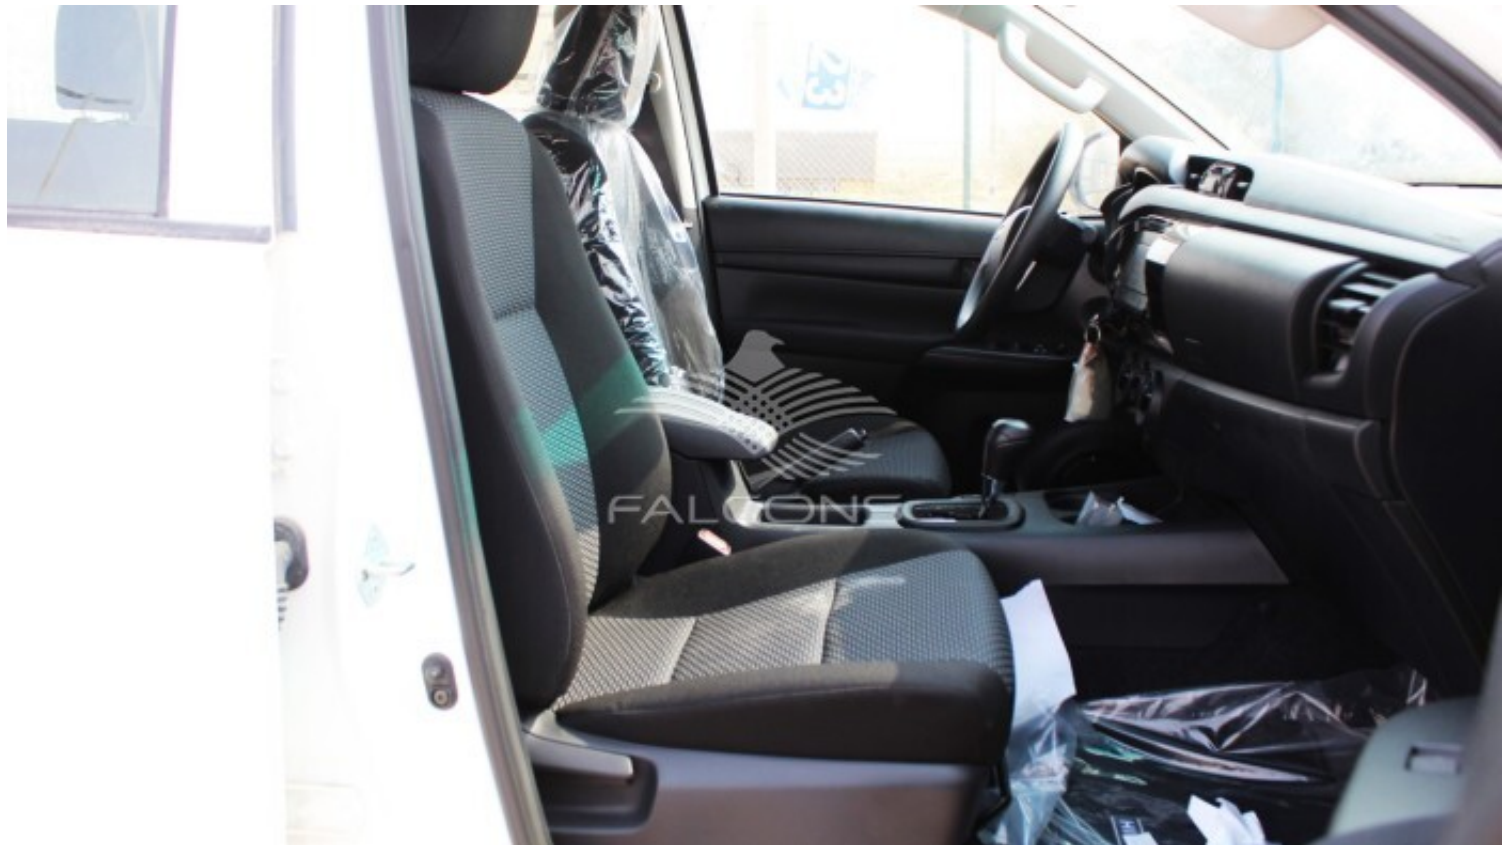

Interior Features

Steering wheel audio control	Loud speakers : 4
Plug : 12V (1)	Air conditioning : Manual
Cup holder(s) : Front	Power windows : Front , Rear
Central door locking : Yes	Steering wheel : Urethane
Adjustable steering wheel : Height adjustable	Upholstery : Fabric
Front seats : 2	Driver seat : Reach adjustable
Power Steering	Car mat
Gearshift & Brake lever : Urethane	Airbags : Driver , Passenger, Side Curtains
Seatbelts - Front (2 x3 points)	Seatbelts - 2nd row (2 x 3 points + 1 x 2 points)
Seatbelt pretensioner : Front	Spare wheel : Alloy
Headrests : Front , Rear	Number of spare wheels : 1
Fire extinguisher	Immobilizer
Seatbelt warning	Door unlock alert
Side turn lamp	Headlamps : Halogen
High position brake lamp	Electronic Brakeforce distribution (EBD)
Brake assist	ABS
Electronic stability control : VSC	Trailer Sway Control (TSC)

Exterior Features

Front tread (mm) : 1540	Rear tread (mm) : 1550
Approach angle : 29	Departure angle : 26
Load body size (lxwxh) in mm : 1555 x 1575 x 480	Transmission : Part time manual 4x4
Gearbox : Automatic	Gross vehicle weight (kg) : 2800
Curb weight (kg) : 1985	Payload (kg) : 815
Front brake : Ventilated discs	Rear brake : Drums
Parking brake : Manual	Front suspension : Coil type
Rear suspension : Leaf	Wheels : Alloy
Bumper - Front&Rear : Chrome	Front grill : Chrome
Door handles : Chrome	Door mirrors : Chrome
Folding side mirrors : Manuals	Adjustable side mirrors : Electric
Footboard : Side step	-