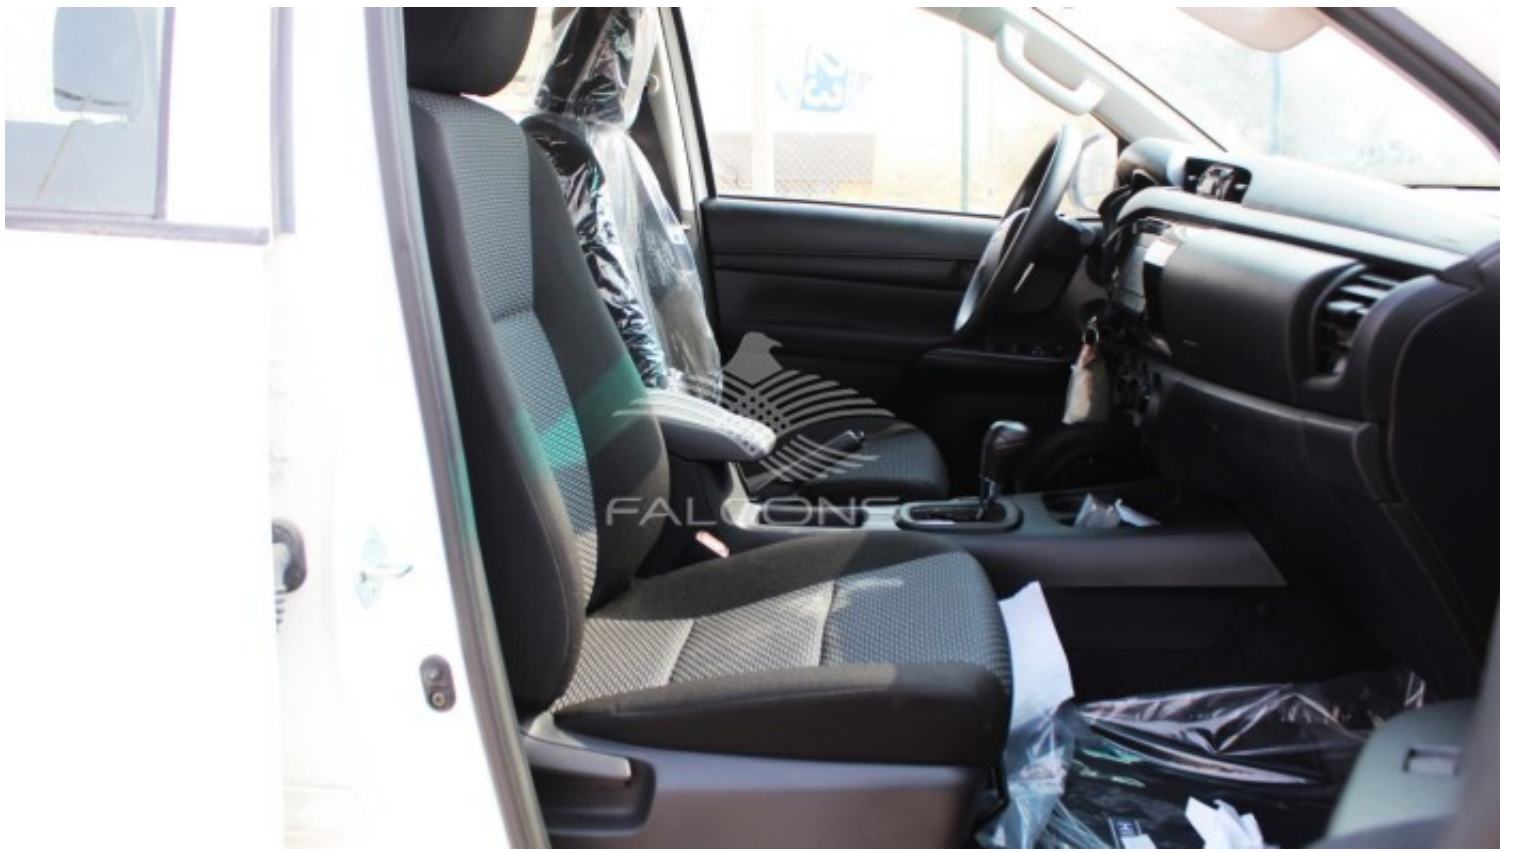

Toyota Hilux 2.7L Comfort D/C 6-AT 4x4 Hi Specs

Notes

All Pictures shown are for illustration purpose only Specifications may change without prior notice.

This vehicle available in Different colors