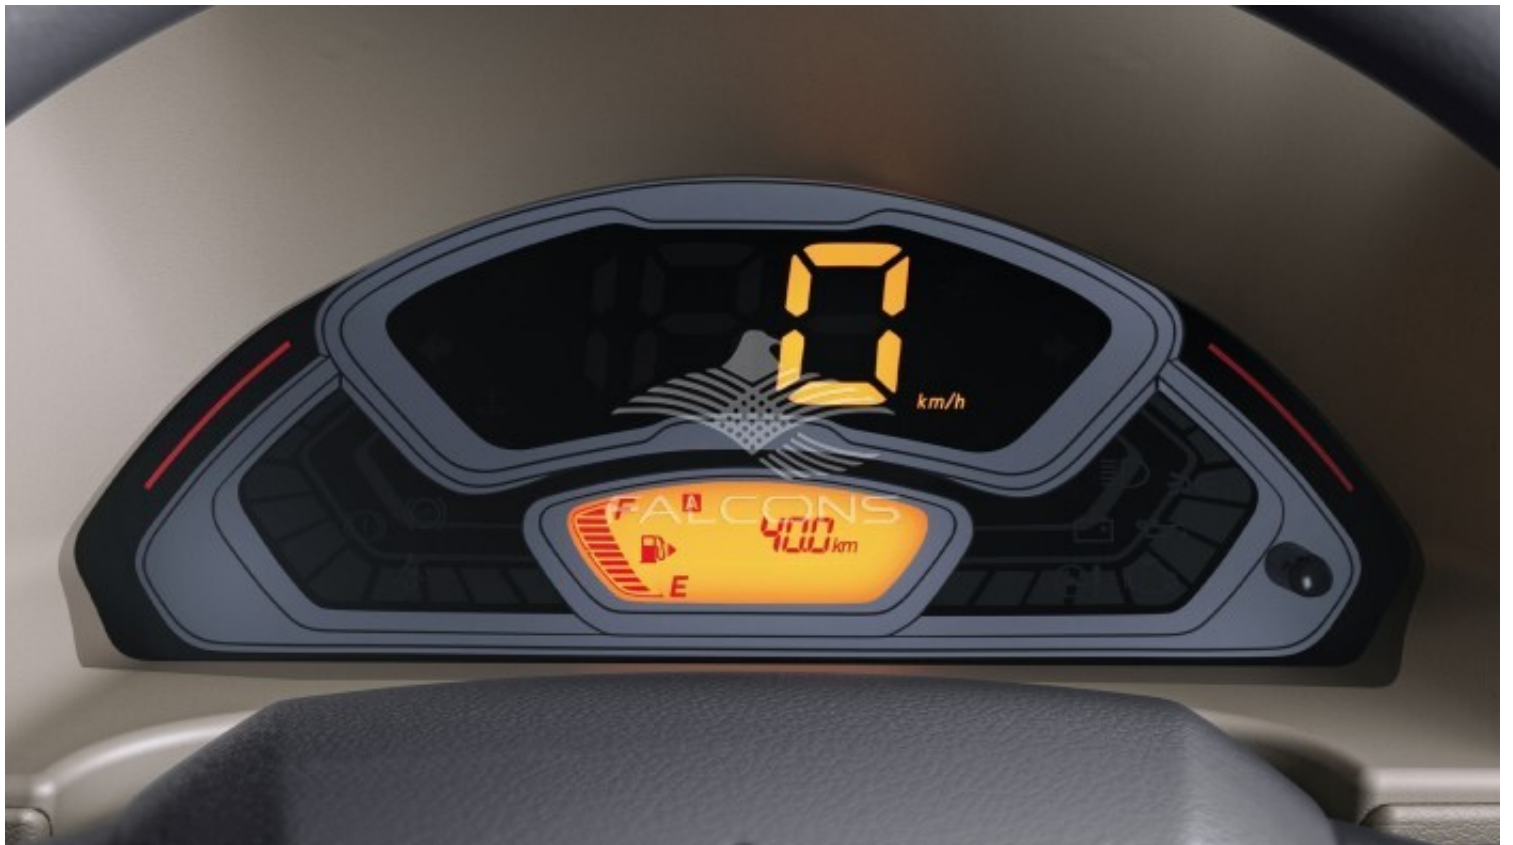

Suzuki EECO 1.2L MT

Car Details

Make	Suzuki	Model	EECO
Type	Buses-vans	Year	2023
Transmission	Manual	Cylinders	V4
Fuel	Petrol	Code	EBA2C
Location	UAE - Dubai	Price	0

Technical Features

Dimension(LxWxH)	3675x1475x1825	Wheelbase	2350mm
Max HP (kW)	59 @ 6000 RPM	Max Torque	104 N.m @3000 RP
No of Valves	16 Valves	Transmission	Manual 5MT (2 Wheel Drive)
Tire Size	155/65 R13	No. of Doors	5
Fuel Tank Size	32L	Gross Weight	1540 Kg

Interior Features

1DIN Pocket +1 DIN Cover, with 2 speaker & Antenna	Manual AC with Heater
Rack & Pinion Steering	3-Spoke Power Steering wheel (Urethane)
Manual windows	Fr. Cabin & Center Cabin Light (3 Positions)
Sun Visor (Dr. and Co.Dr)	Vinyl seat
Seating Capacity: 7	12V Accessory Socket
Passenger side Assist Grip	Sliding and Reclining Seats (Dr. and Co.Dr)
Headrest Fixed	Driver seatbelt reminder
Passenger seatbelt reminder	Tire Pressure warning

Exterior Features

Front Brake: Ventilated Disc	Rear Bake: Drum
Front Suspension: McPherson strut with Coil spring	Rear Suspension: 3-Link Rigid suspension.
Multi reflector Halogen Headlamps	Manual Hand lamp leveler
Front wipers- 2speed + Intermittent	Key start
Fuel Distribution: Multipoint Injection	Back Door Glass Window
Manually adjustable ORVM	Sliding side doors
Side Door window - Panel	-