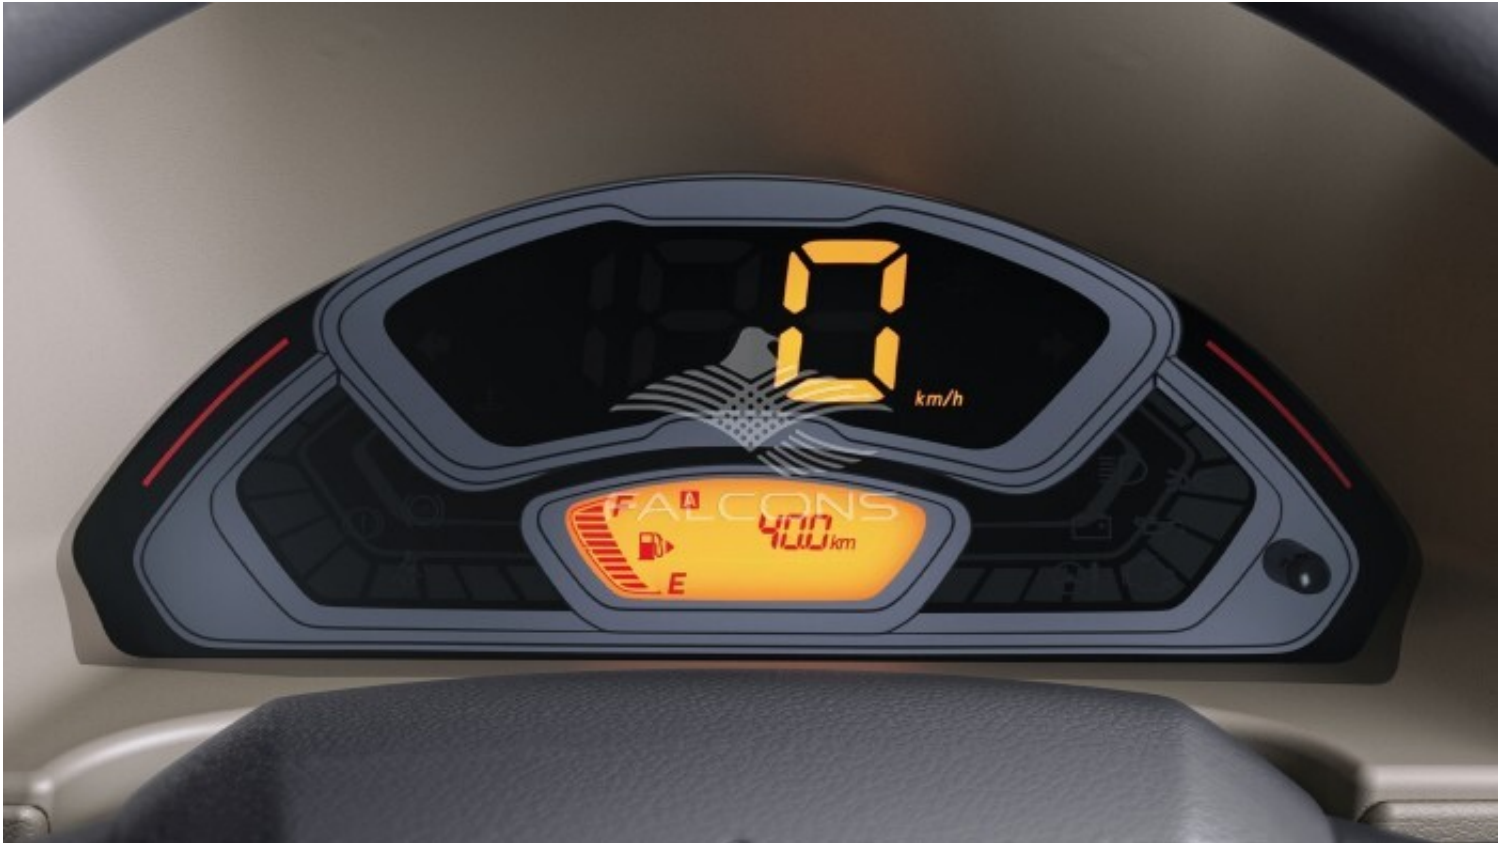

FALCONS

Notes

All Pictures shown are for illustration purpose only Specifications may change without prior notice.

This vehicle available in Different colors