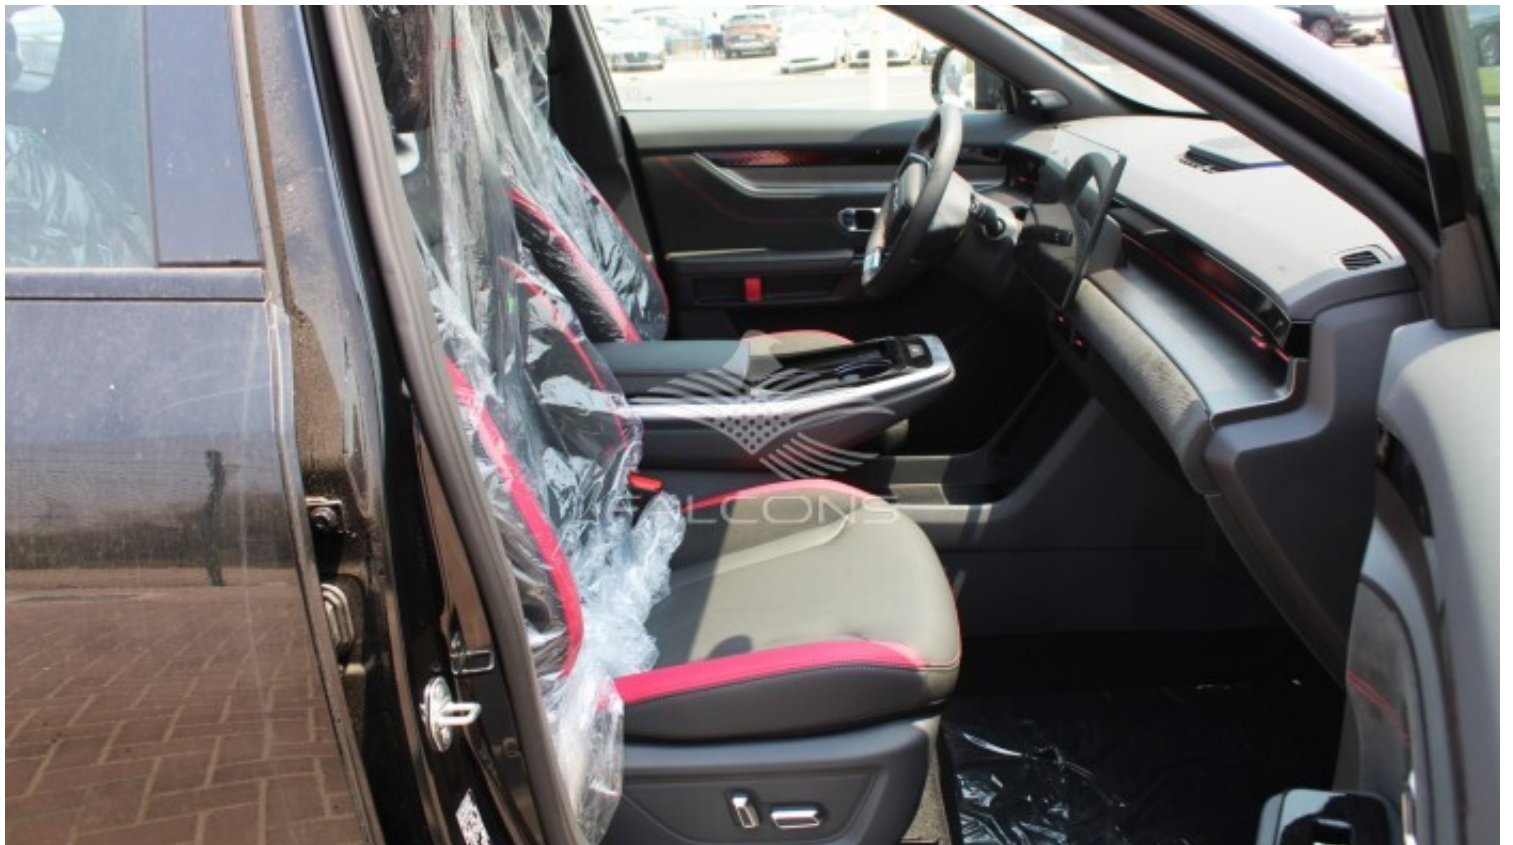

Jetour Dashing Max 1.6L L4 5Seater AT

## Notes

All Pictures shown are for illustration purpose only Specifications may change without prior notice.

This vehicle available in Different colors.