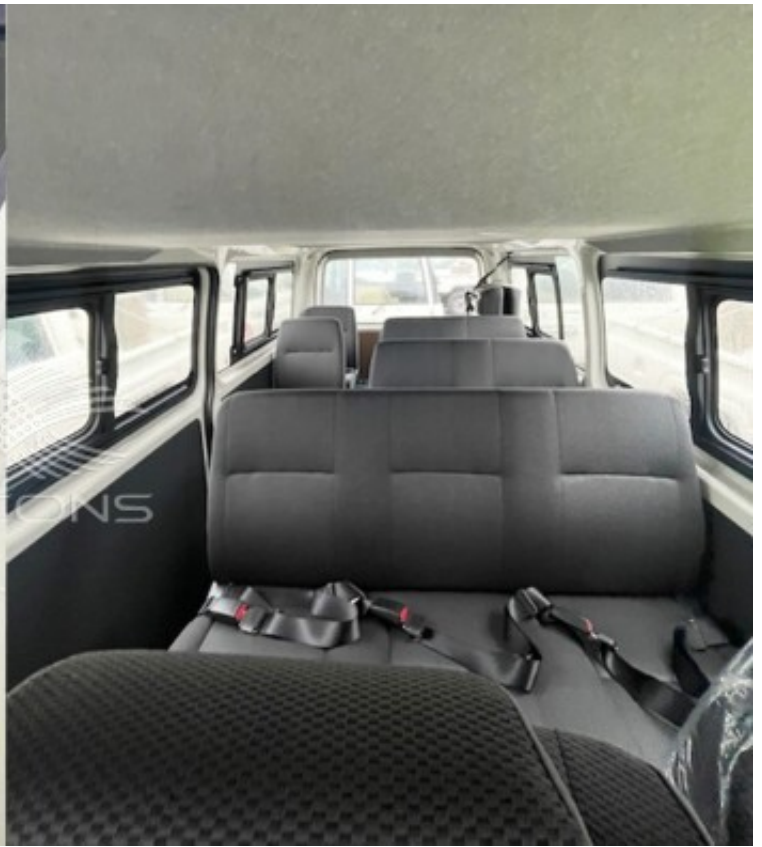

Toyota Hiace 2.5L BUS 15-SEATS A C

Car Details

Make	Toyota	Model	Hiace
Type	Buses-vans	Year	2023
Transmission	Manual	Cylinders	V4
Fuel	Diesel	Code	KDHE3
Location	Belgium	Price	0

Notes

All Pictures shown are for illustration purpose only Specifications may change without prior notice.

This vehicle available in Different colors.