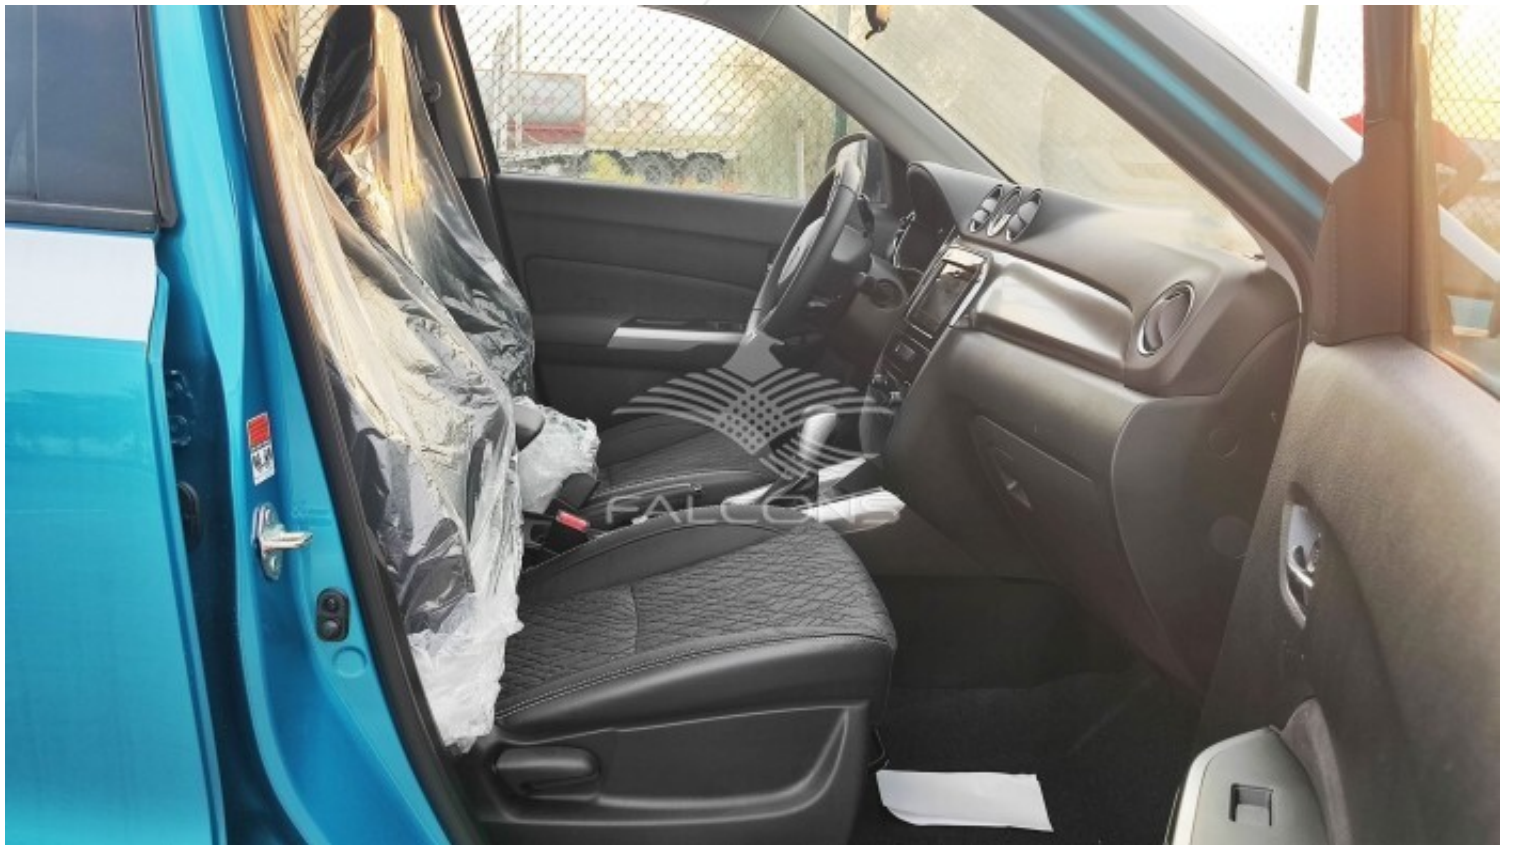

Suzuki Vitara 1.6L GLX AT 2WD SLDA

Car Details

Make	Suzuki	Model	Vitara
Type	Suv	Year	2023
Transmission	Automatic	Cylinders	V4
Fuel	Petrol	Code	PK1SN
Location	UAE - Dubai	Price	0

Technical Features

Dimensions (LxWxH) mm	4175x1775x1610	Wheelbase (mm)	2500
Drive Type	FWD	Horsepower (bhp)	115
Torque (Nm)	156	Seating Capacity	5 Seater
Trunk Capacity	375L	Acceleration 0-100 Km/h (sec)	12.5
Fuel Tank Capacity	47L	Fuel Economy (L/100Km)	5.8

Interior Features

Bonnet Light	Center Console Box
Cupholders	Foldable Rear seats with 60:40 split
Leather Steering wheel	Multi Information Display
Paddle shifters	Power outlets
Rear cupholders	Seat Adjustment - Manual
Speed Sensitive Power Steering	Trip Computer
Welcome Light	Cargo area light
Central locking	Fabric seats
Footwell Lights	Map Reading Lamps
Overhead Console Sunglass Holder	Panoramic Glass Roof
Power Steering	Rear Pockets
Silver trim	Steering Tilt Adjustment
Vanity Mirror	360 degree camera
Parking sensors - Front and rear	Seatbelt pretensioner - Front only
Speed limiter	Airbags
Differential lock	Fire Extinguisher

ISO Fix child seat anchors	Pedestrian airbag
----------------------------	-------------------

Exterior Features

Acoustic Hood	Auto Headlamps
Bumper Side Step	Chrome Door Handles
Chrome Door Mirrors	Chrome Exhaust Pipes
Chrome Plated Radiator Grille	Daytime Running Lights - LED
Door Handles - Body Colored	Door Mirrors with Side Turn Signal
Door Reflectors	Electric Door Mirrors
Fog Lamp - Front and Rear	Halogen Headlamps
High Mount Stop Lamp	LED fog lights
LED Headlights	Off-Road Dampers
Power Tailgate	Power Windows - Front and Rear
Rear Window Defogger	Rear Wiper
Roof Rails	Wheel Size : 215/55 R17
Wheels - Alloy	Skid plates
Vehicle Stability Control (VSC)	Hill Assist
Active bonnet	Anti-theft alarm
Collision Detection	EBD (Electronic Brakeforce Distribution)
Gas Shock absorber	Immobilizer
ABS (Anti-Lock Brake system)	Brake Assist