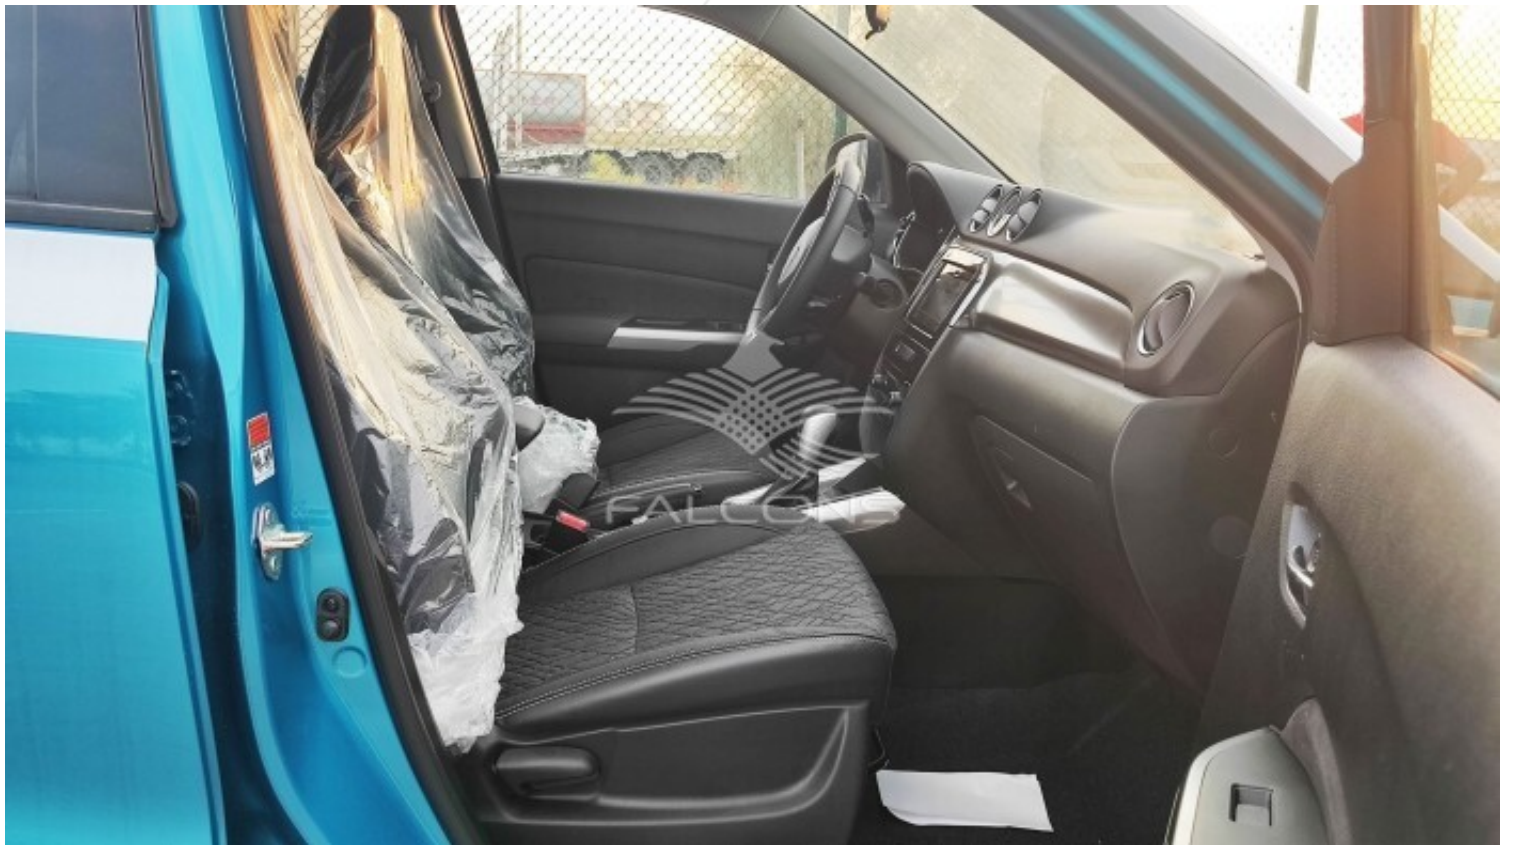

## Interior Features

Bonnet Light	Center Console Box
Cupholders	Foldable Rear seats with 60:40 split
Leather Steering wheel	Multi Information Display
Paddle shifters	Power outlets
Rear cupholders	Seat Adjustment - Manual
Speed Sensitive Power Steering	Trip Computer
Welcome Light	Cargo area light
Central locking	Fabric seats
Footwell Lights	Map Reading Lamps
Overhead Console Sunglass Holder	Panoramic Glass Roof
Power Steering	Rear Pockets
Silver trim	Steering Tilt Adjustment
Vanity Mirror	360 degree camera
Parking sensors - Front and rear	Seatbelt pretensioner - Front only
Speed limiter	Airbags
Differential lock	Fire Extinguisher

## Exterior Features

Acoustic Hood	Auto Headlamps
Bumper Side Step	Chrome Door Handles
Chrome Door Mirrors	Chrome Exhaust Pipes
Chrome Plated Radiator Grille	Daytime Running Lights - LED
Door Handles - Body Colored	Door Mirrors with Side Turn Signal
Door Reflectors	Electric Door Mirrors
Fog Lamp - Front and Rear	Halogen Headlamps
High Mount Stop Lamp	LED fog lights
LED Headlights	Off-Road Dampers
Power Tailgate	Power Windows - Front and Rear
Rear Window Defogger	Rear Wiper
Roof Rails	Wheel Size : 215/55 R17
Wheels - Alloy	Skid plates
Vehicle Stability Control (VSC)	Hill Assist
Active bonnet	Anti-theft alarm
Collision Detection	EBD (Electronic Brakeforce Distribution)
Gas Shock absorber	Immobilizer
ABS (Anti-Lock Brake system)	Brake Assist