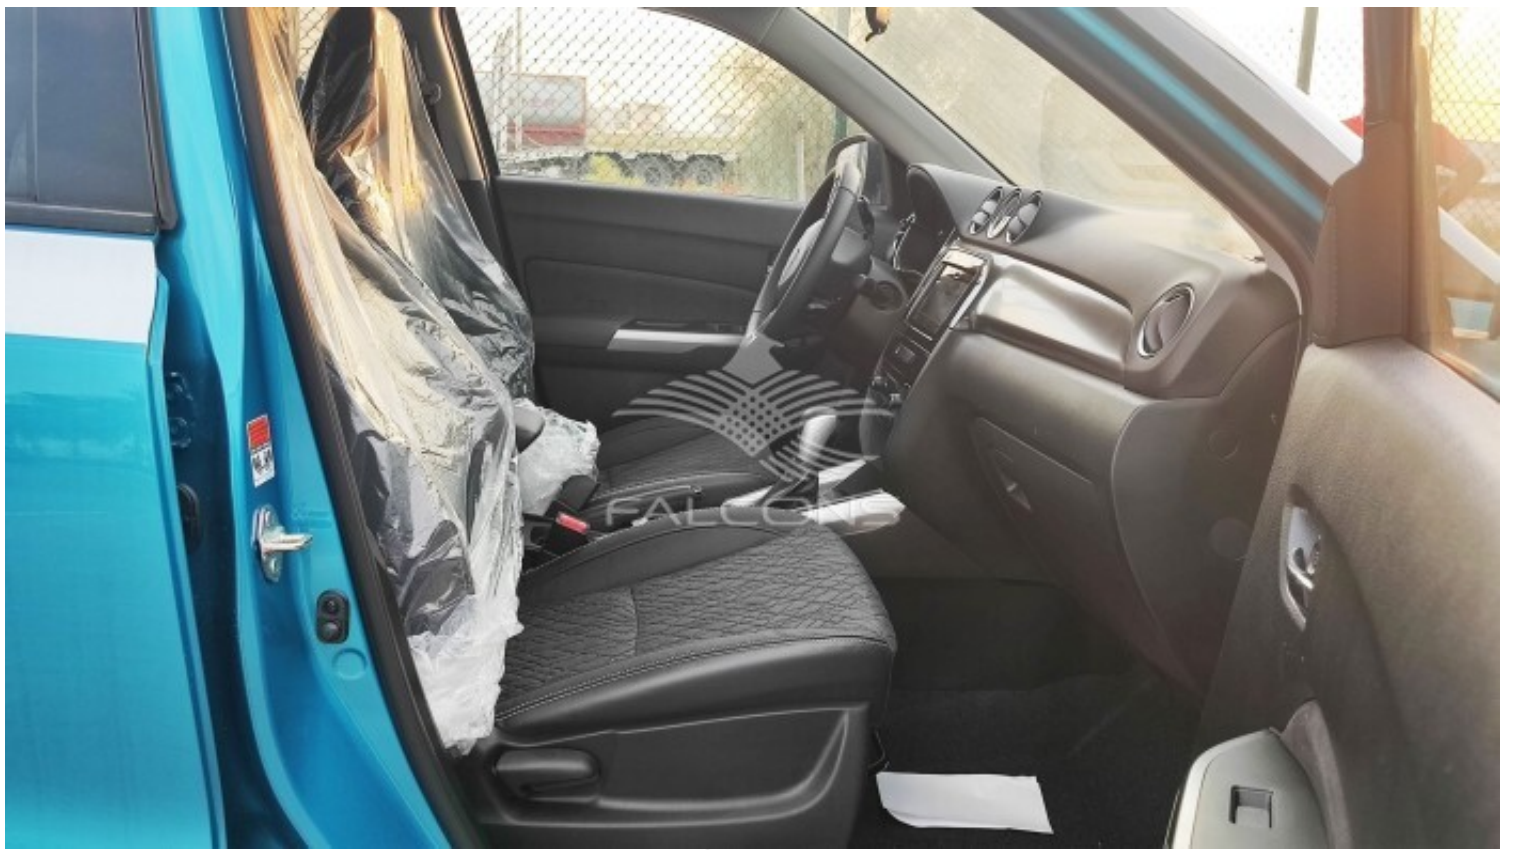

Suzuki Vitara 1.6L GLX AT 2WD SLDA