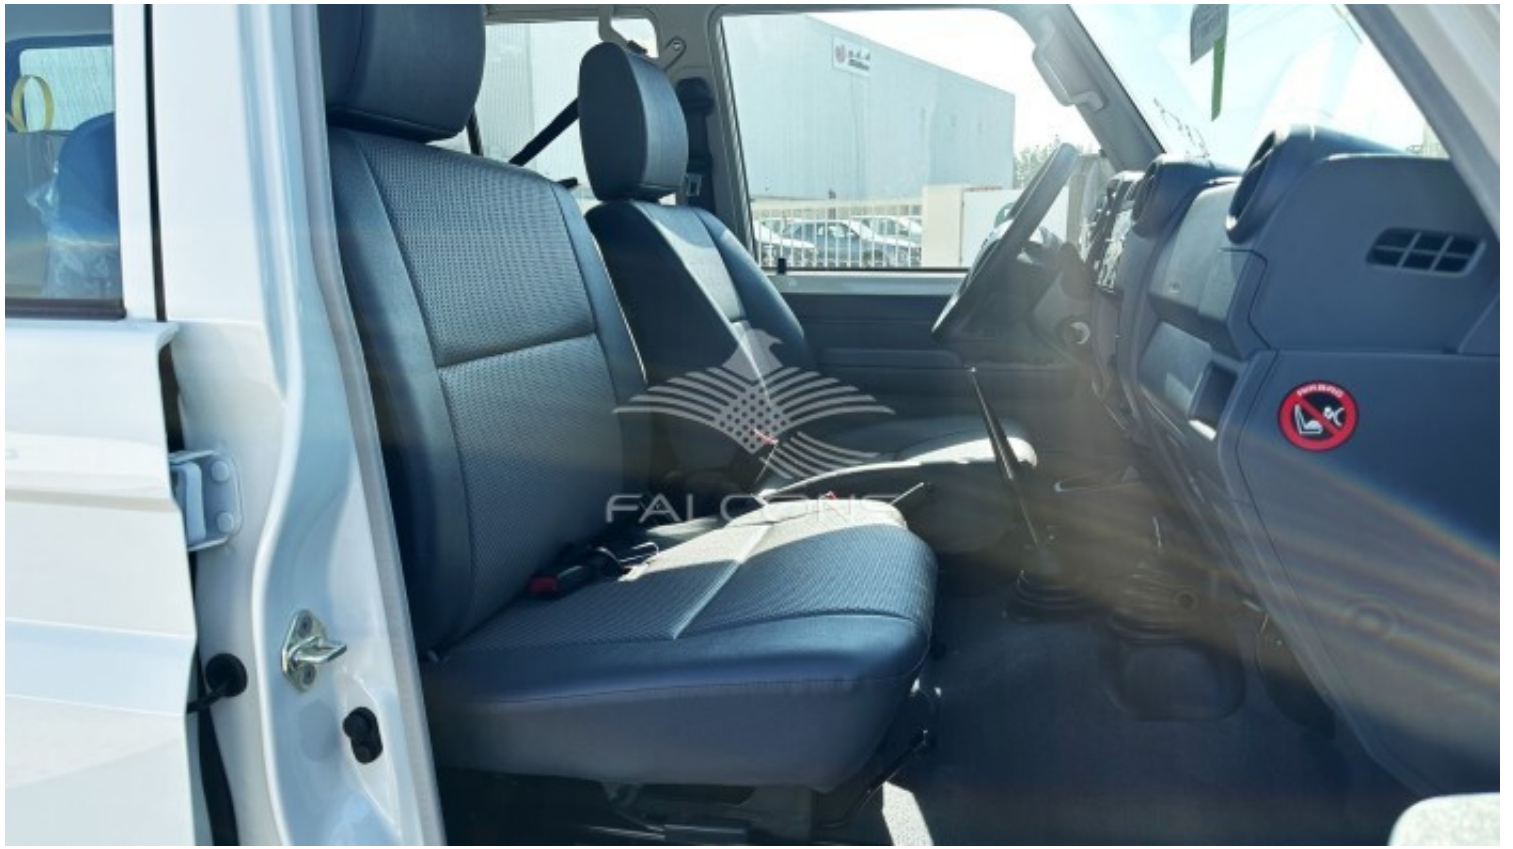

Toyota Land Cruiser 76 4.2L STD 10 SEATER ABS & AIRBAG MT