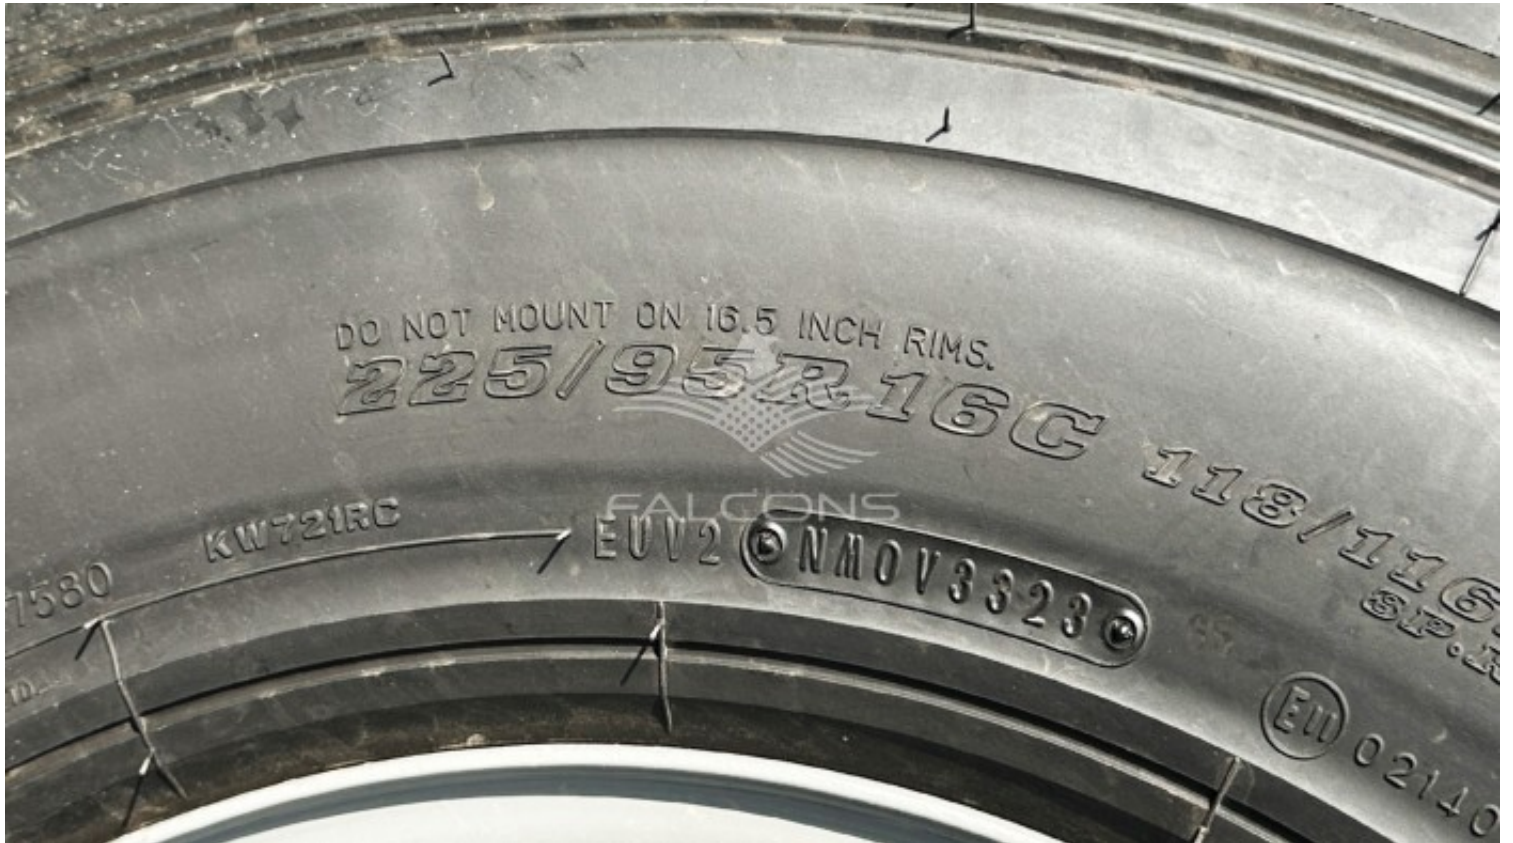

Toyota Land Cruiser 79 4.2L SC 3STR DSL 2 AIRBAG & ABS MT

Notes

All Pictures shown are for illustration purpose only Specifications may change without prior notice.

This vehicle available in Different colors.