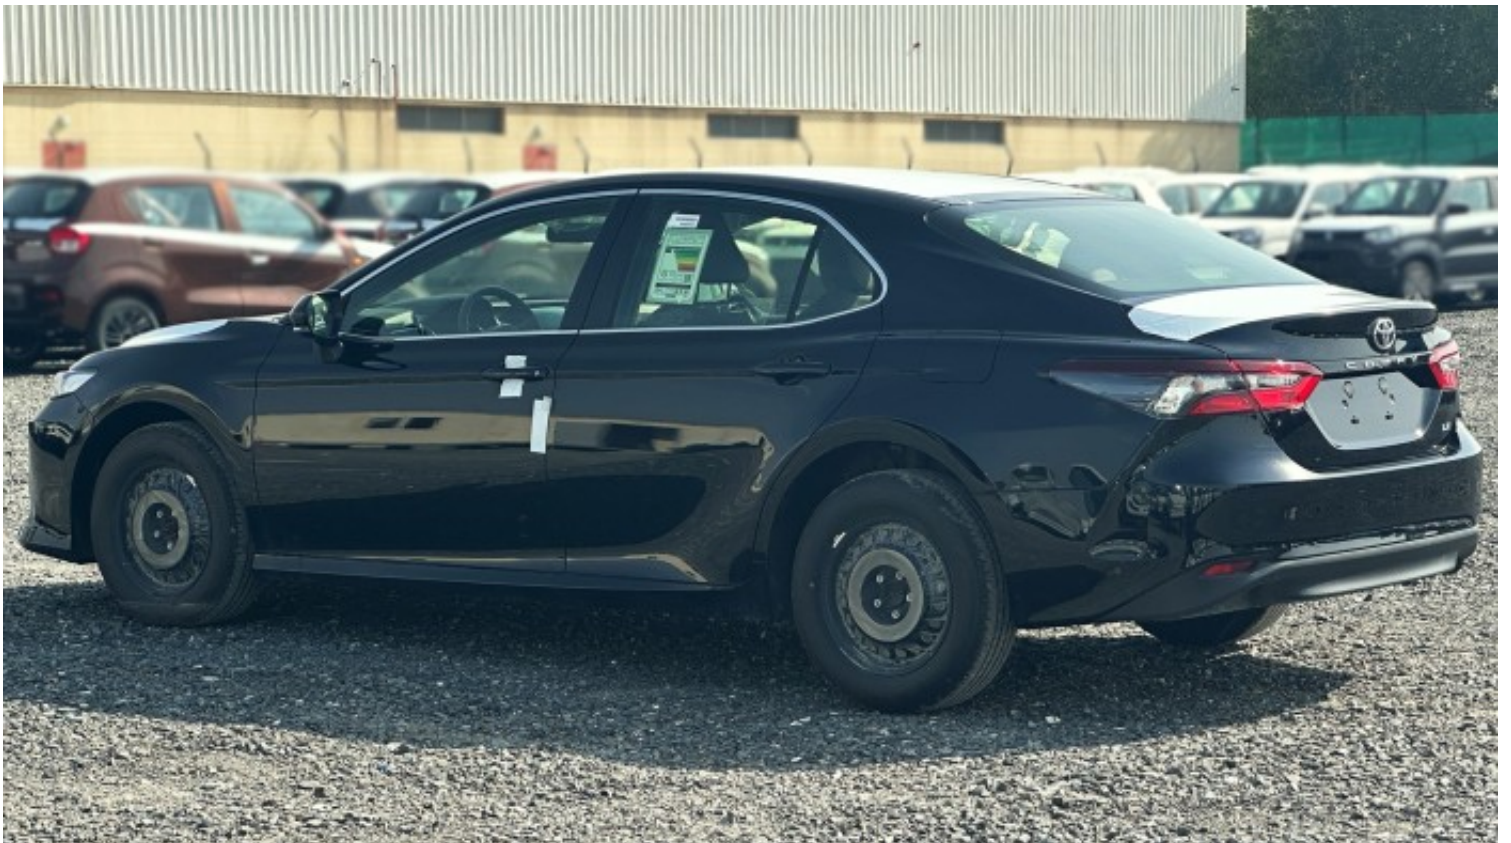

Toyota Camry 2.5L LE 5 seater AC - DAB ABS AT

Notes

All Pictures shown are for illustration purpose only Specifications may change without prior notice.

This vehicle available in Different colors.