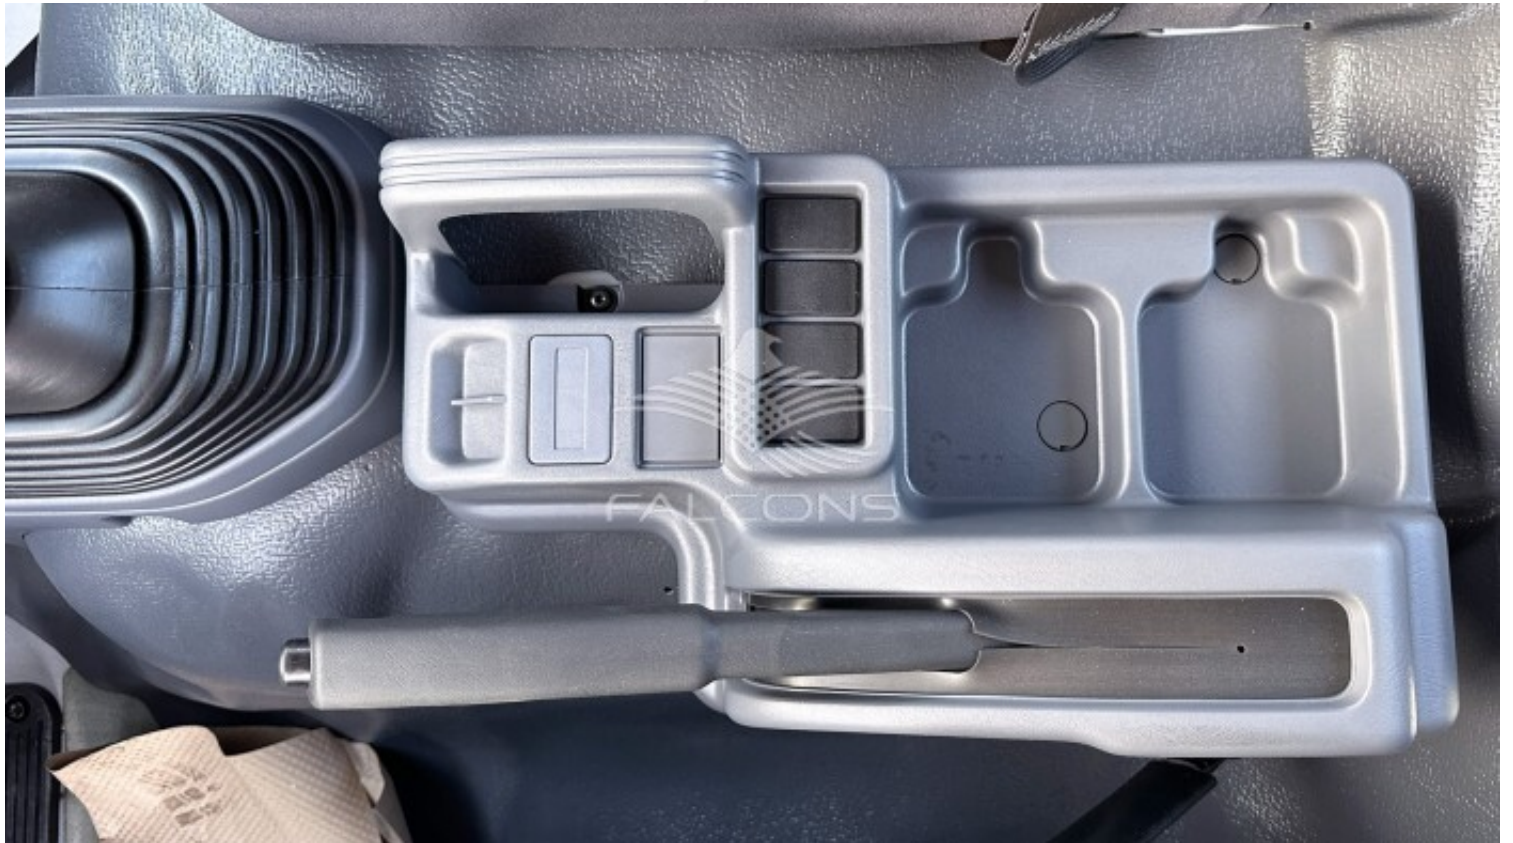

ISUZU FVR 8.0L 33P CAB Chassis MT

Notes

All Pictures shown are for illustration purpose only Specifications may change without prior notice.

This vehicle available in Different colors.