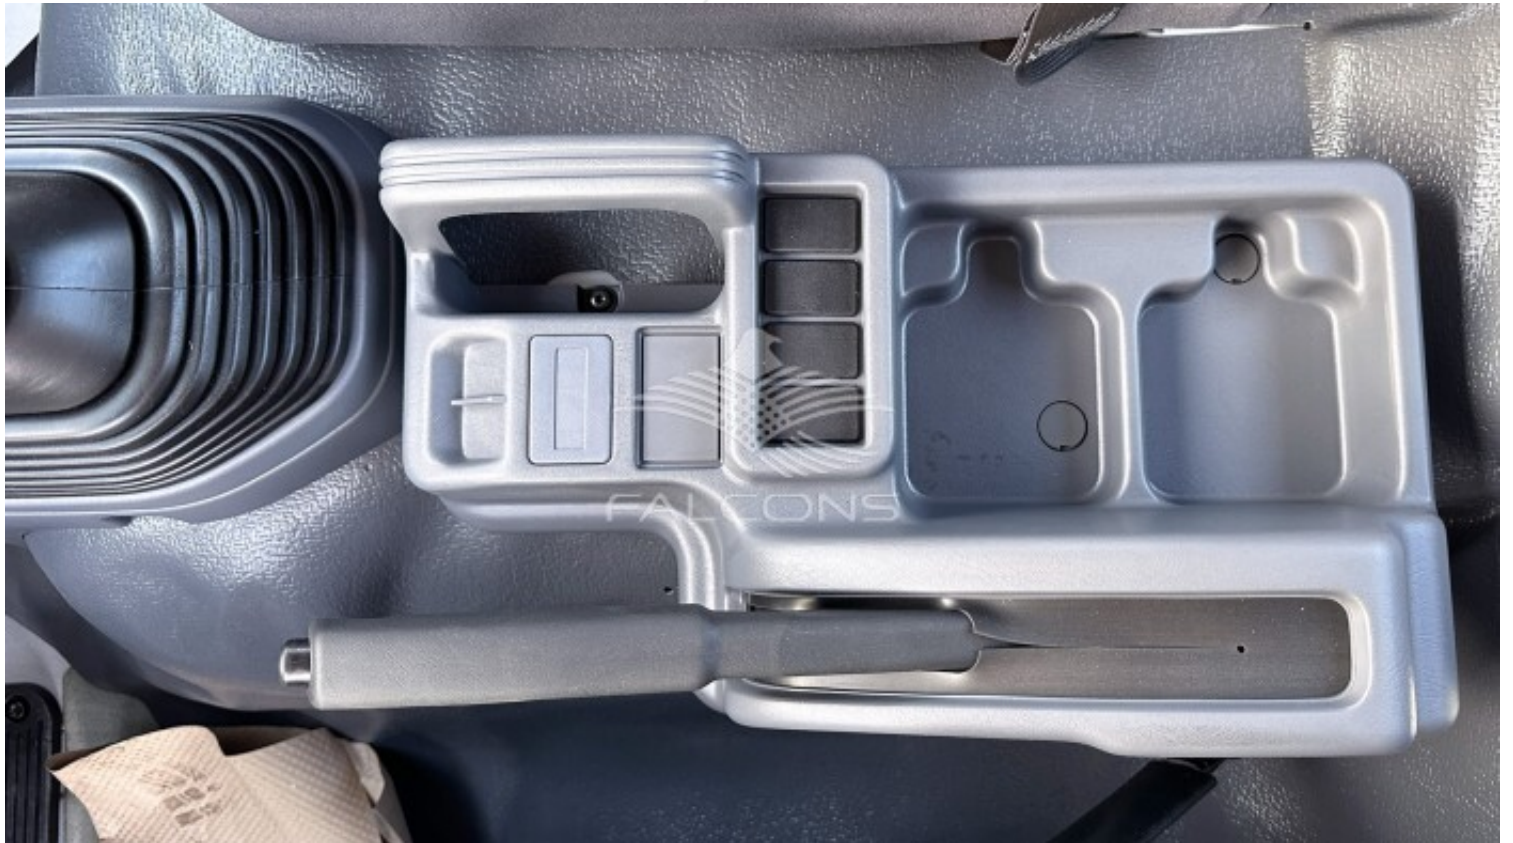

ISUZU FVR 8.0L 33P CAB Chassis MT