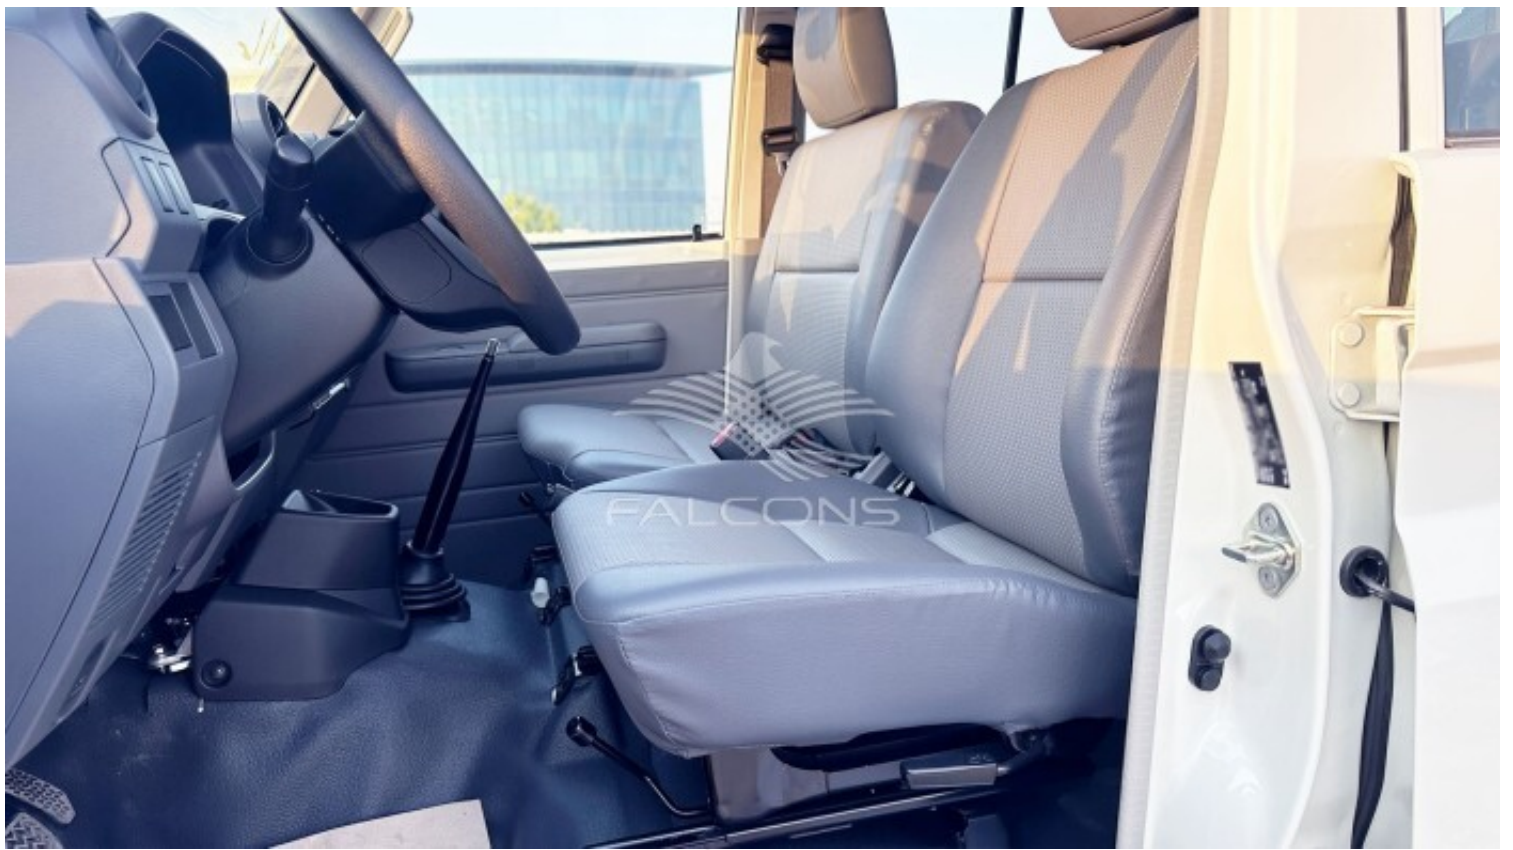

Toyota Land Cruiser 79 4.2L 6STR DSL DC ABS & AIRBAG MT

Notes

All Pictures shown are for illustration purpose only Specifications may change without prior notice.

This vehicle available in Different colors.