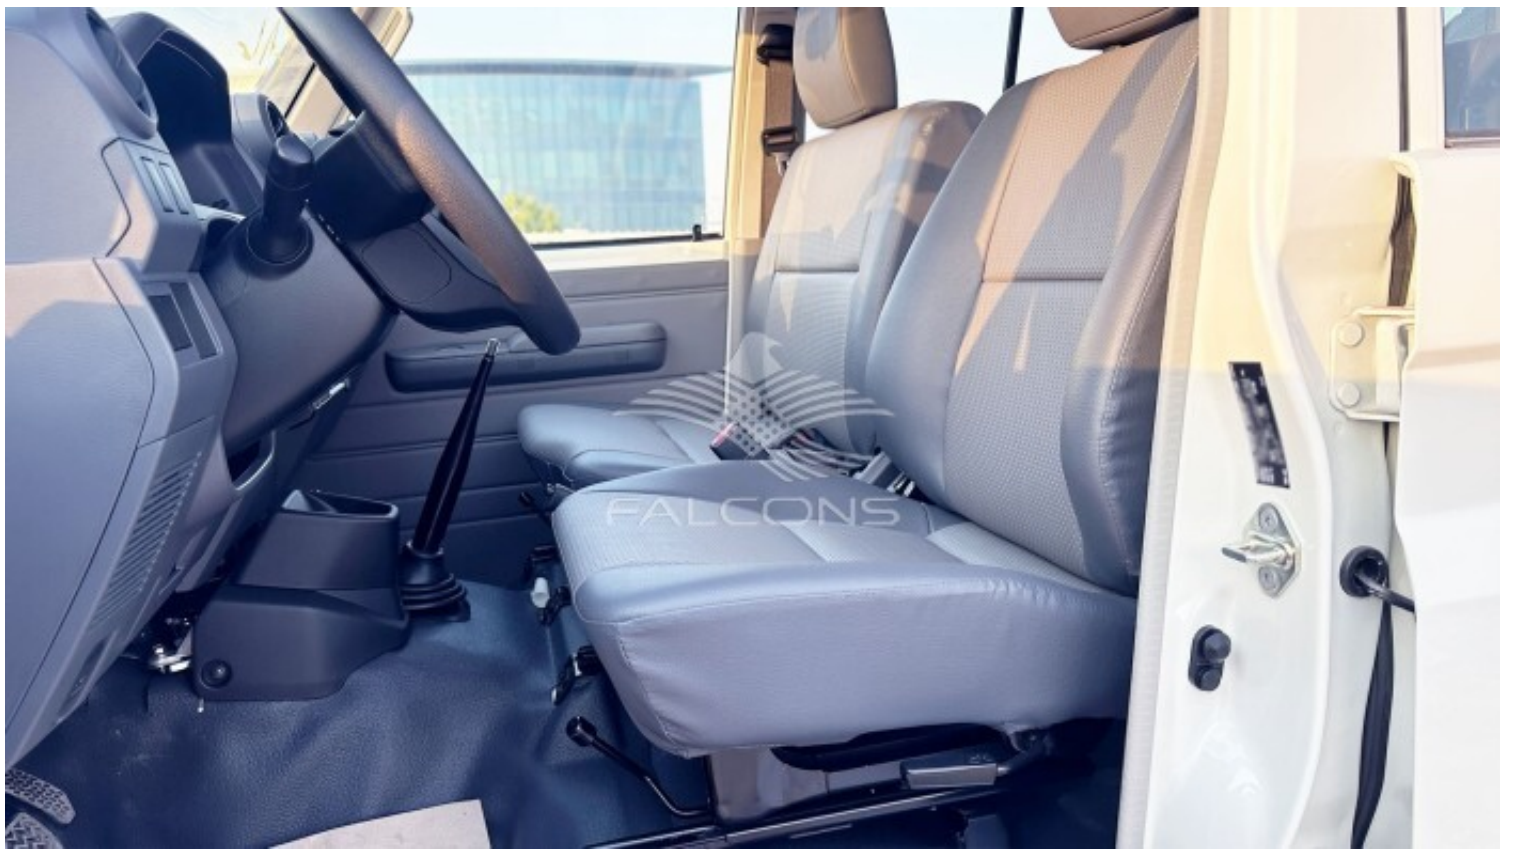

Toyota Land Cruiser 79 4.2L 6STR DSL DC ABS & AIRBAG MT

Notes

All Pictures shown are for illustration purpose only Specifications may change without prior notice.

This vehicle available in Different colors.