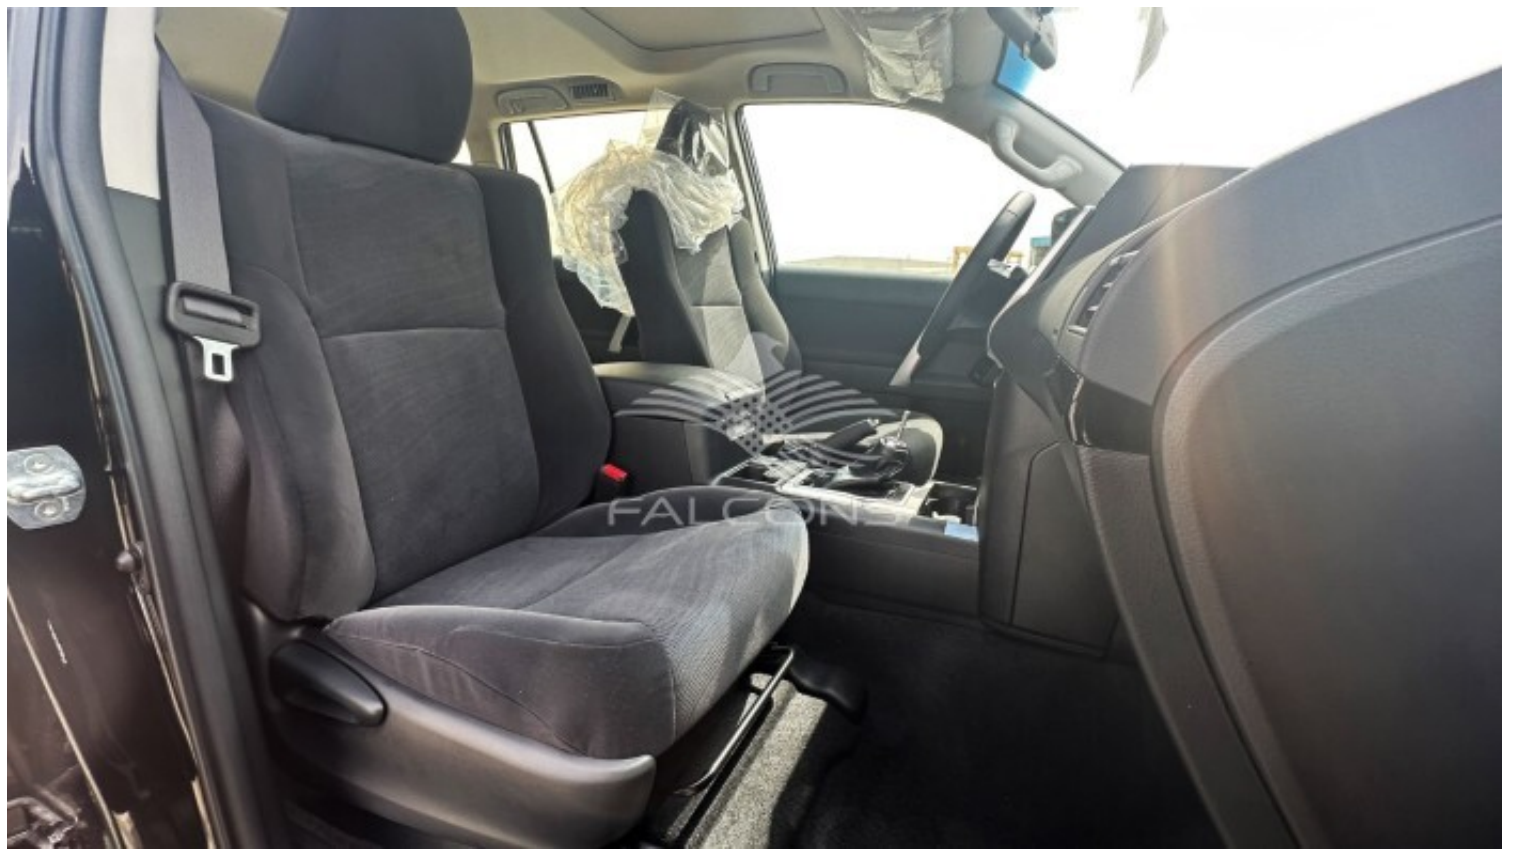

Toyota Prado 2.7L TX-L S.Down AT