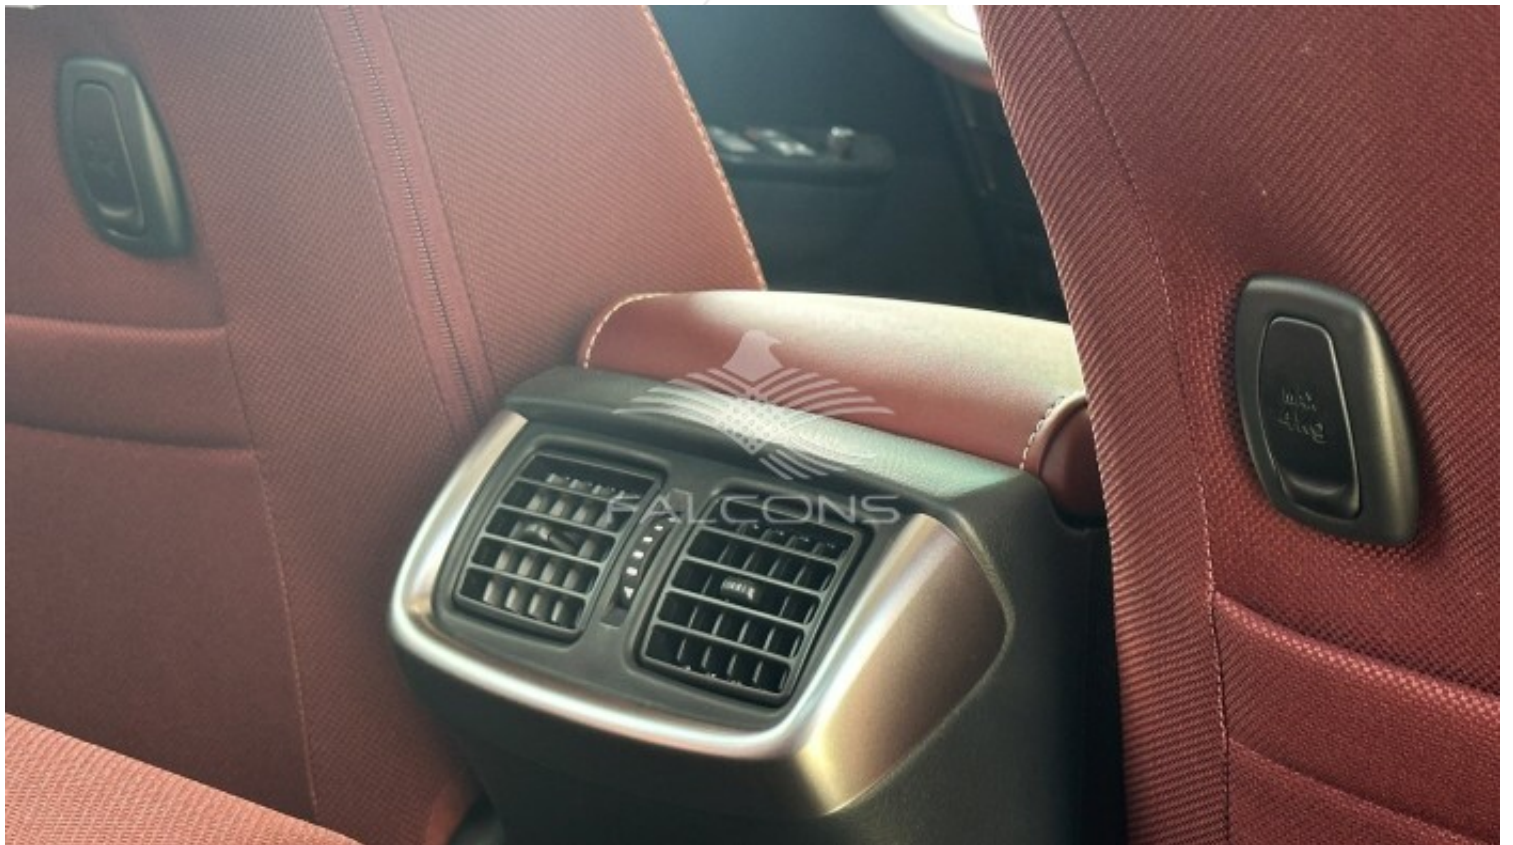

## Interior Features

ANTILOCK BRAKING SYSTEM ABS	2 X FRONT SEAT
STEERING SWITCH AUDIO TEL VOICE RECOG	REAR HEADREST SEPARATED 2
FRONT SEAT SEPARATE HIGH	CONSOLE BOX WITH FAB LID AND SILVER
STEERING COLUMN TILT MANUAL LOCK	HEATER CONTROL PANEL AUTO AC 5 MODE
POWER WINDOW	FRONT PERSONAL LAMP WITH OVERHEAD CONSOLE
LIGHT CONTROL SYSTEM WITH FOLLOW ME HOME	IMMOBILIZER
WIRELESS DOOR LOCK WITH JACKKNIFE KEY	COOL BOX
AUDIO AM FM CD BLUETOOTH 4 SPEAKERS	2 AIR BAGS D AND FRONT P KNEE FOR DRIVER
AIR CONDITIONER AUTOMATIC	POWER DOOR LOCK
AUTO HEADLAMP LEVELING	SEAT VENTILATION
DISPLAY AUDIO	-

## Exterior Features

17INCH ALUMINUM ALLOY WHEELS	SPARE TYRE GROUND TYRE STEEL
DOOR OUTSIDE HANDLE CHROME	REAR MUD GUARDS
HIGH MOUNT STOP LAMP WITH LED	OUTSIDE REAR VIEW MIRROR CHROME
FRONT FOG LAMPS	SIDE STEP AND STEP COVER WITH NARROW BLACK
FRONT BUMPER POLYPROPYLENE COLOR WIDE	DAYTIME RUNNING LIGHT SYSTEM
FR LED LAMPS	REAR BUMPER UNDER PRO AND CHROME