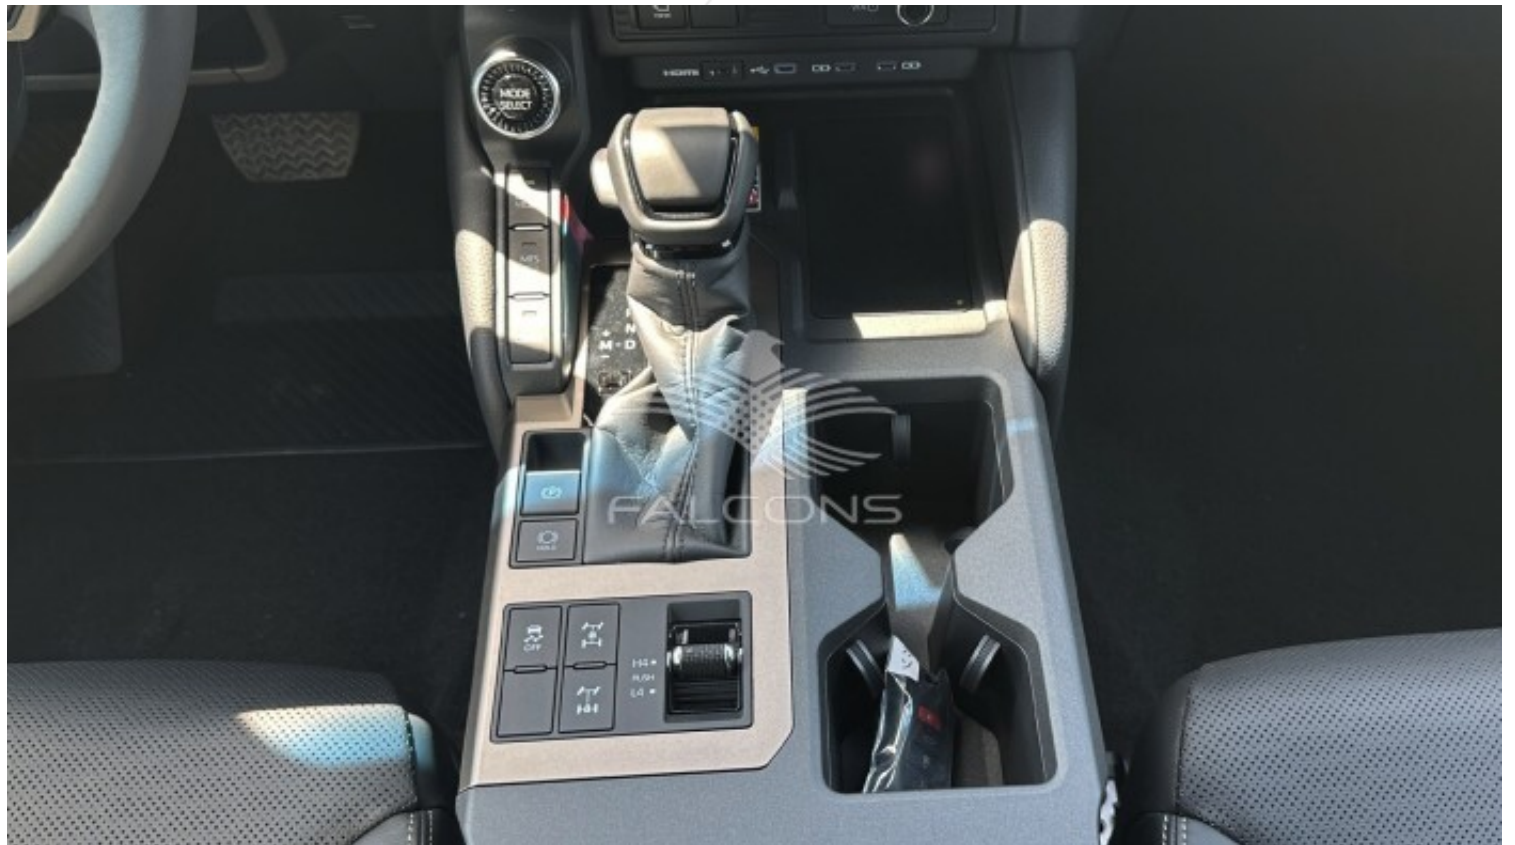

## Interior Features

Number of seats : 7	Radio MP3
Touchscreen : 12.3"	USB, BT, Apple CarPlay, Android Auto, HDMI
USB charging ports : Front, 2nd row, 3rd row	Wireless charging
Loud speakers : 10	Trip computer : LCD 12.3"
Air conditioning : Automatic driver & passenger	Rear automatic air conditioning
Locking glove box	Power windows : Front, Rear
Privacy windows : Rear	Central door locking
Central door locking while driving	Smart keys
Push & start system	Keyless entry system
Steering wheel : Leather	Adjustable steering wheel : Electric Height and reach adjustable
Upholstery : leather	Power seats : Driver
Ventilated seats : Front	Heated seats : Front
Lumbar support	Camera : Panoramic view monitor (360 degree)
Parking sensor : Front/Rear	Digital rearview mirror
Power back door	Back luggage space guard
Electric power steering	Active noise control
Airbags : Driver , Passenger	Seatbelts : Front - 2x3 points, 2nd row - 3x3 points, 3rd row - 2 points
Seatbelt warning	Seatbelt pretensioner : Front
ISOFIX fixings : Rear	Headrests : Front, 2nd row, 3rd row