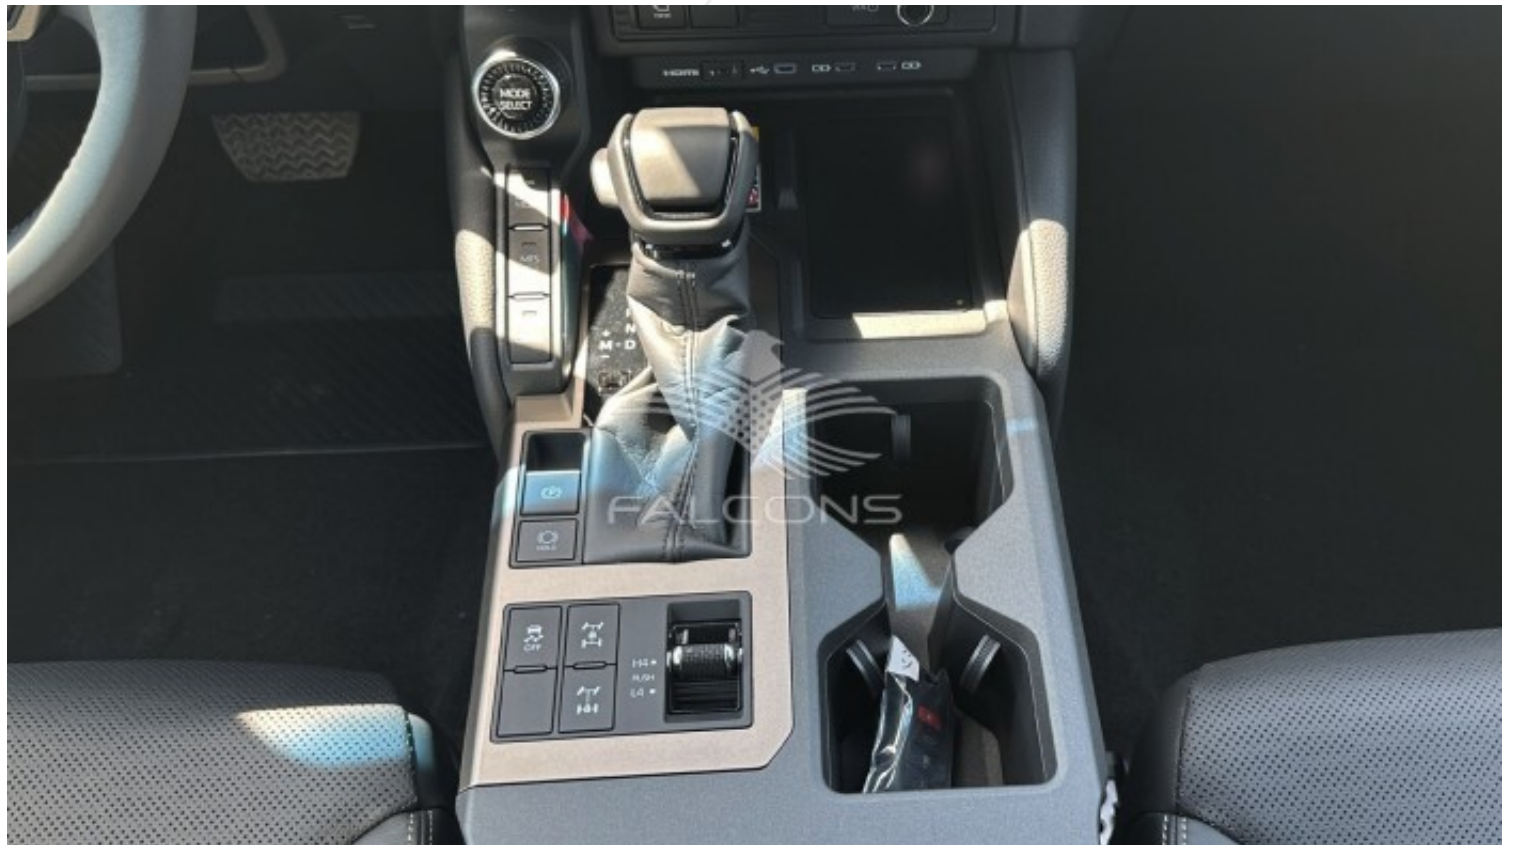

Toyota Prado 2.4L Turbo Petrol 4X4 First Edition 8A/T

## Notes

All Pictures shown are for illustration purpose only Specifications may change without prior notice

This vehicle available in Different colors