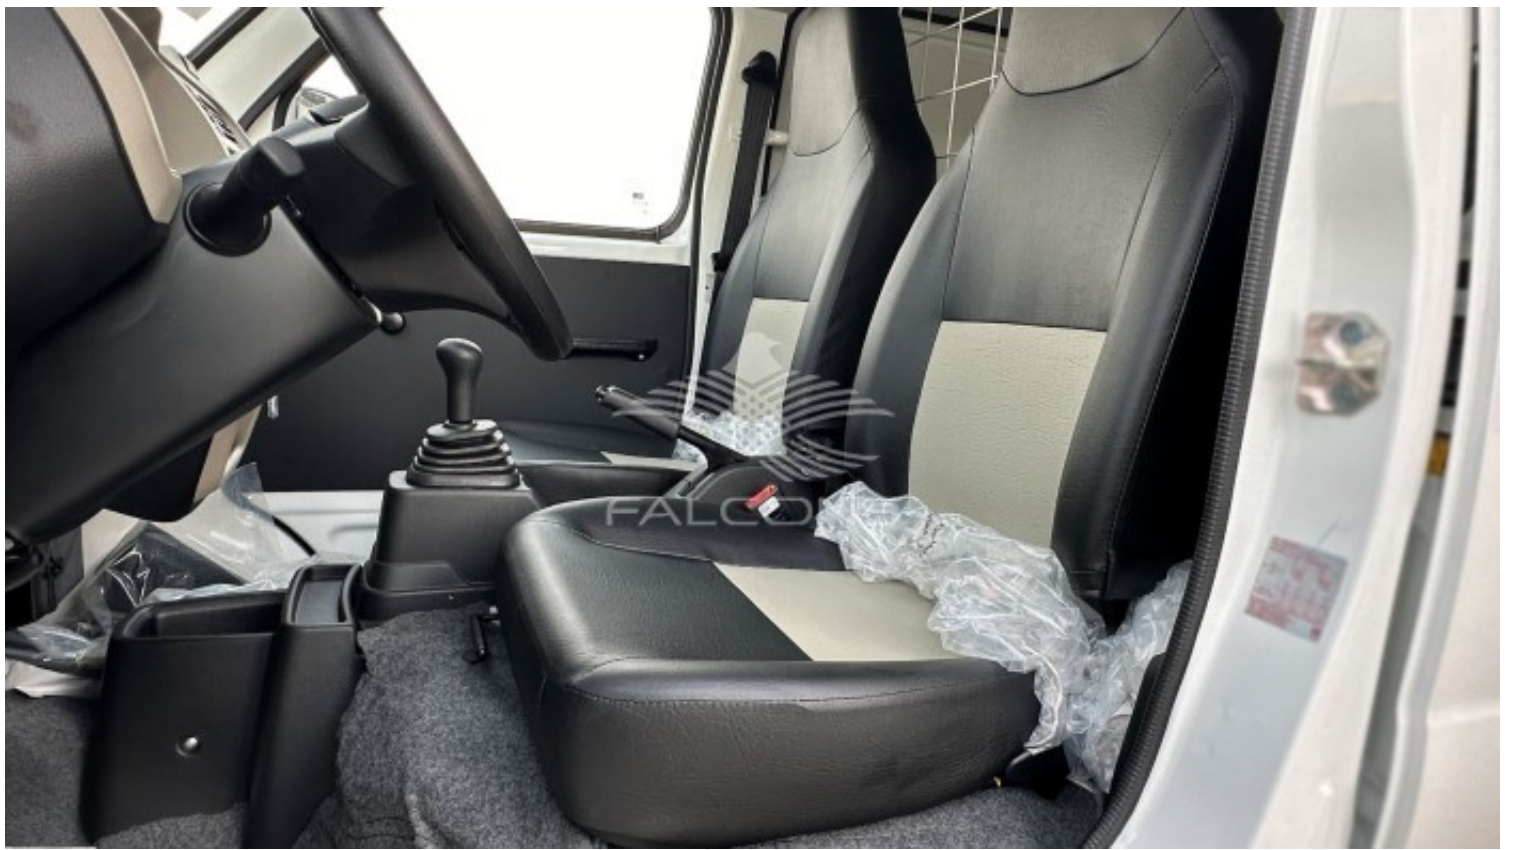

## Interior Features

1DIN Pocket +1 DIN Cover, with 2 speaker & Antenna	Manual AC with Heater
Rack & Pinion Steering	3-Spoke Power Steering wheel (Urethane)
Manual windows	Fr. Cabin & Center Cabin Light (3 Positions)
Sun Visor (Dr. and Co.Dr)	Vinyl seat
Seating Capacity: 2 (EECO Cargo)	12V Accessory Socket
Passenger side Assist Grip	Sliding and Reclining Seats (Dr. and Co.Dr)
Headrest Fixed	Driver seatbelt reminder
Passenger seatbelt reminder	Tire Pressure warning

## Exterior Features

Front Brake: Ventilated Disc	Rear Brake: Drum
Front Suspension: McPherson strut with Coil spring	Rear Suspension: 3-Link Rigid suspension.
Multi reflector Halogen Headlamps	Manual Hand lamp leveler
Front wipers- 2speed + Intermittent	Key start
Fuel Distribution: Multipoint Injection	Back Door Glass Window
Manually adjustable ORVM	Sliding side doors
Side Door window - Panel	-