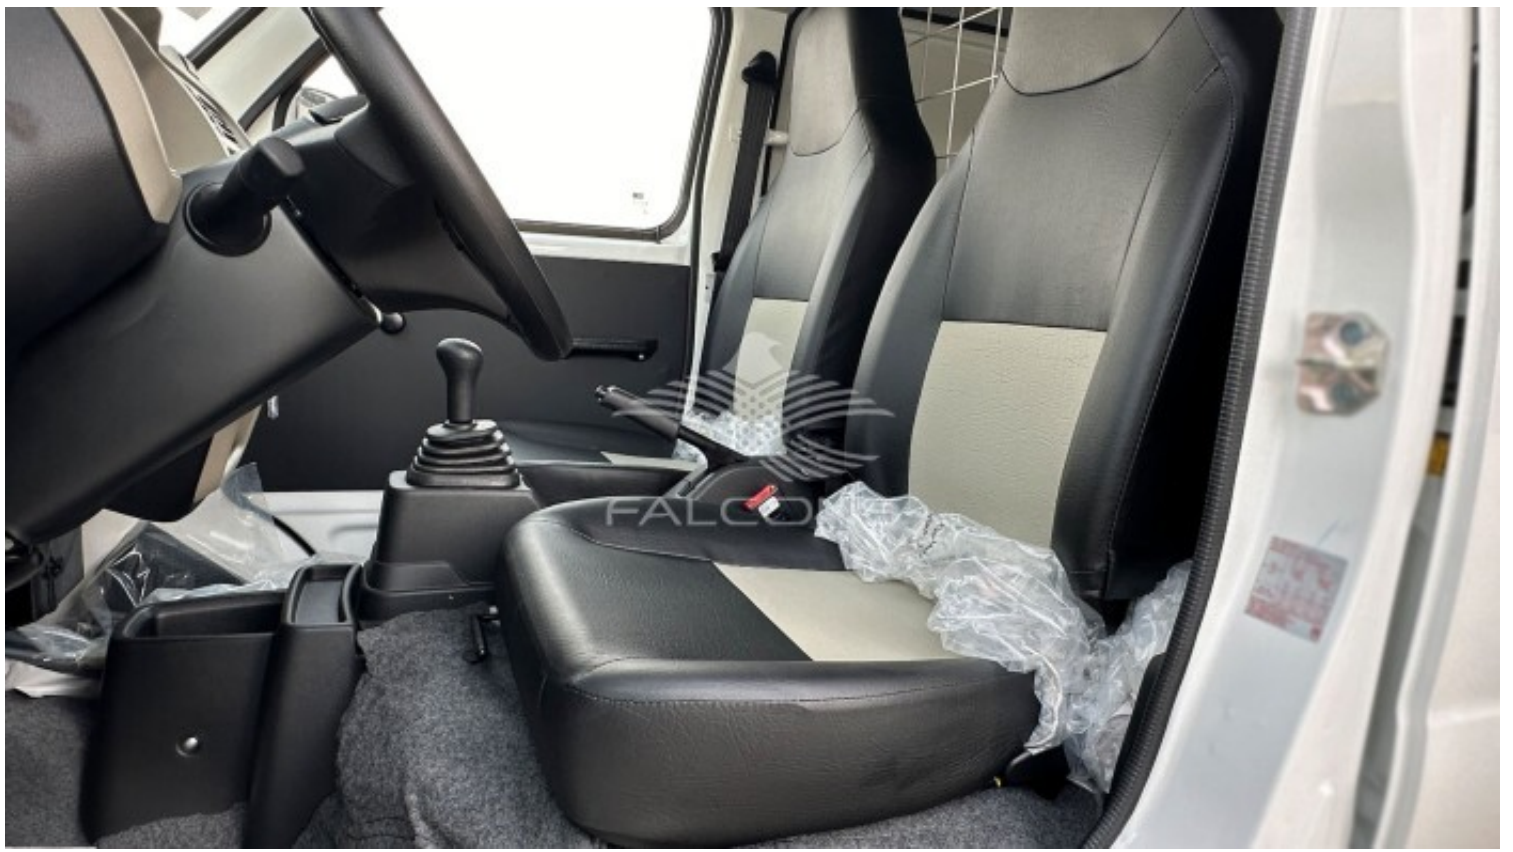

Interior Features

1DIN Pocket +1 DIN Cover, with 2 speaker & Antenna	Manual AC with Heater
Rack & Pinion Steering	3-Spoke Power Steering wheel (Urethane)
Manual windows	Fr. Cabin & Center Cabin Light (3 Positions)
Sun Visor (Dr. and Co.Dr)	Vinyl seat
Seating Capacity: 2 (EECO Cargo)	12V Accessory Socket
Passenger side Assist Grip	Sliding and Reclining Seats (Dr. and Co.Dr)
Headrest Fixed	Driver seatbelt reminder
Passenger seatbelt reminder	Tire Pressure warning

Exterior Features

Front Brake: Ventilated Disc	Rear Bake: Drum
Front Suspension: McPherson strut with Coil spring	Rear Suspension: 3-Link Rigid suspension.
Multi reflector Halogen Headlamps	Manual Hand lamp leveler
Front wipers- 2speed + Intermittent	Key start
Fuel Distribution: Multipoint Injection	Back Door Glass Window
Manually adjustable ORVM	Sliding side doors
Side Door window - Panel	-