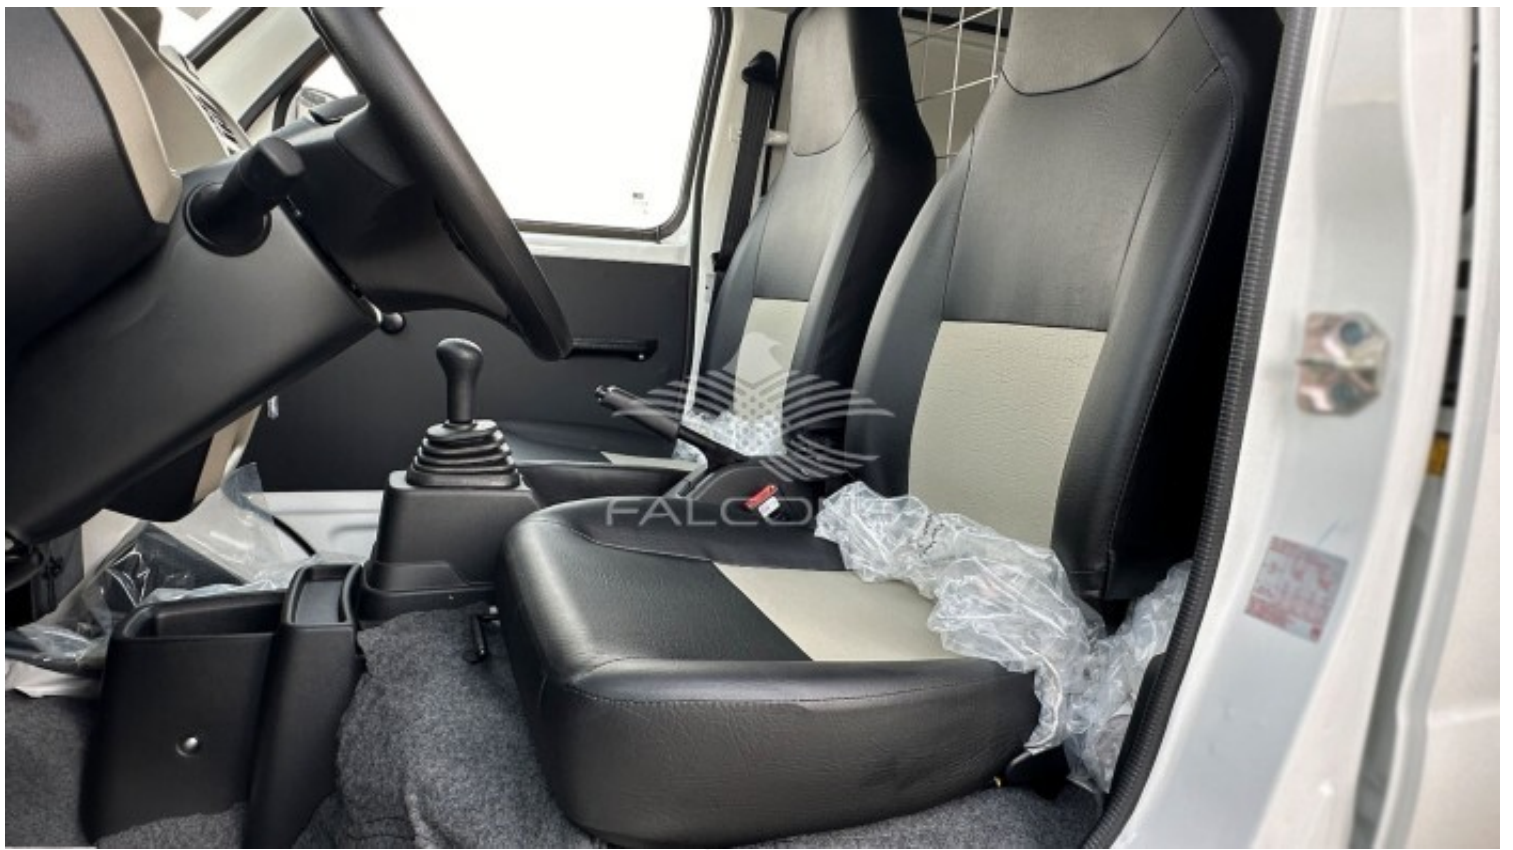

Interior Features

1DIN Pocket +1 DIN Cover, with 2 speaker & Antenna	Manual AC with Heater
Rack & Pinion Steering	3-Spoke Power Steering wheel (Urethane)
Manual windows	Fr. Cabin & Center Cabin Light (3 Positions)
Sun Visor (Dr. and Co.Dr)	Vinyl seat
Seating Capacity: 2 (EECO Cargo)	12V Accessory Socket
Passenger side Assist Grip	Sliding and Reclining Seats (Dr. and Co.Dr)
Headrest Fixed	Driver seatbelt reminder
Passenger seatbelt reminder	Tire Pressure warning

Exterior Features

Front Brake: Ventilated Disc	Rear Brake: Drum
Front Suspension: McPherson strut with Coil spring	Rear Suspension: 3-Link Rigid suspension.
Multi reflector Halogen Headlamps	Manual Hand lamp leveler
Front wipers- 2speed + Intermittent	Key start
Fuel Distribution: Multipoint Injection	Back Door Glass Window
Manually adjustable ORVM	Sliding side doors
Side Door window - Panel	-