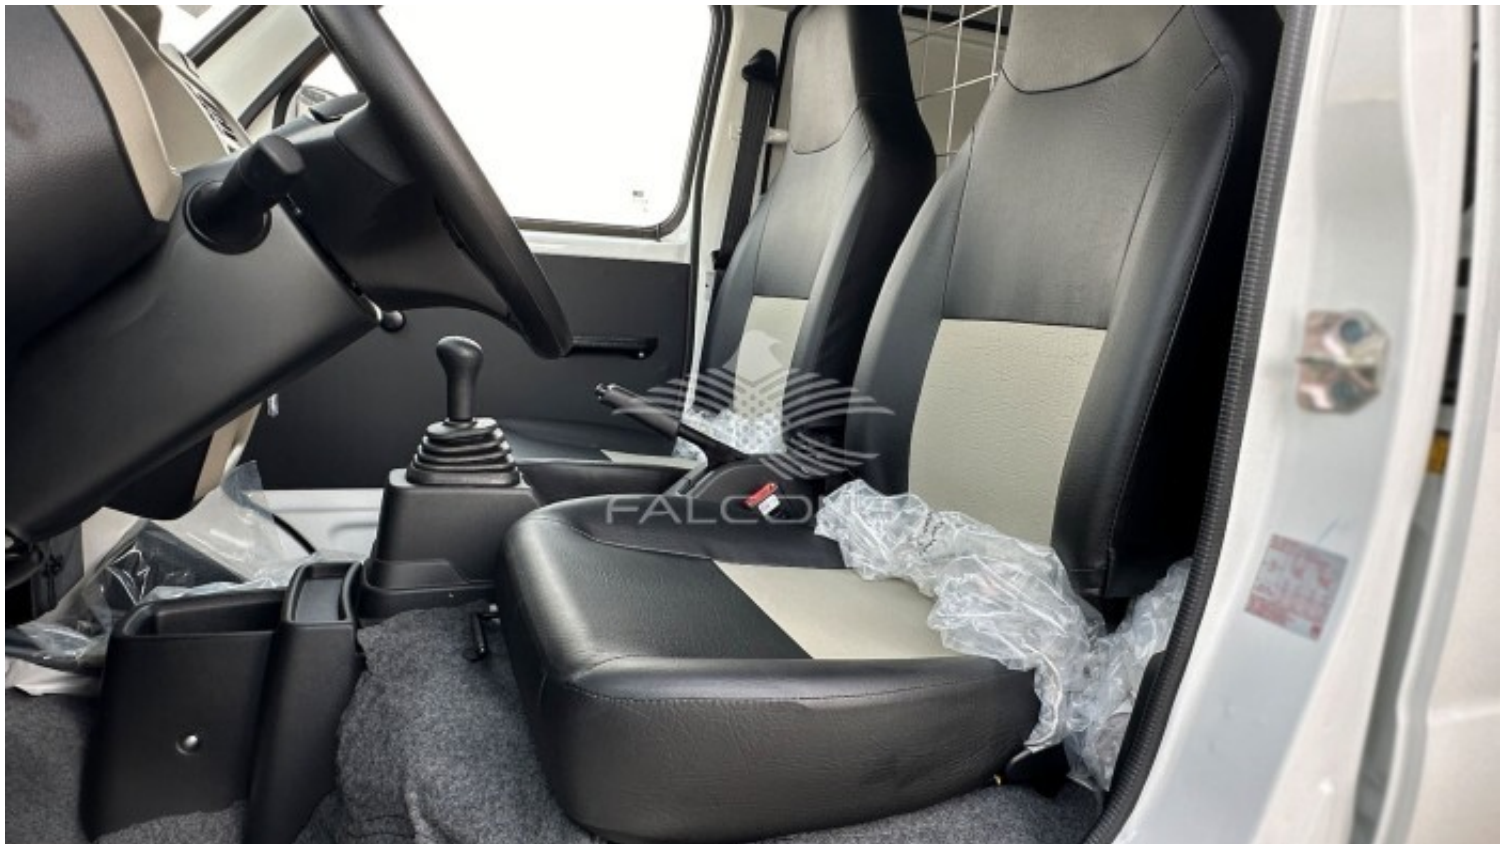

### Interior Features

1DIN Pocket +1 DIN Cover, with 2 speaker & Antenna	Manual AC with Heater
Rack & Pinion Steering	3-Spoke Power Steering wheel (Urethane)
Manual windows	Fr. Cabin & Center Cabin Light (3 Positions)
Sun Visor (Dr. and Co.Dr)	Vinyl seat
Seating Capacity: 2 (EECO Cargo)	12V Accessory Socket
Passenger side Assist Grip	Sliding and Reclining Seats (Dr. and Co.Dr)
Headrest Fixed	Driver seatbelt reminder
Passenger seatbelt reminder	Tire Pressure warning

FALCONS

Manually adjustable ORVM

Sliding side doors

Side Door window - Panel

-

FALCONS

FALCONS

FALCONS