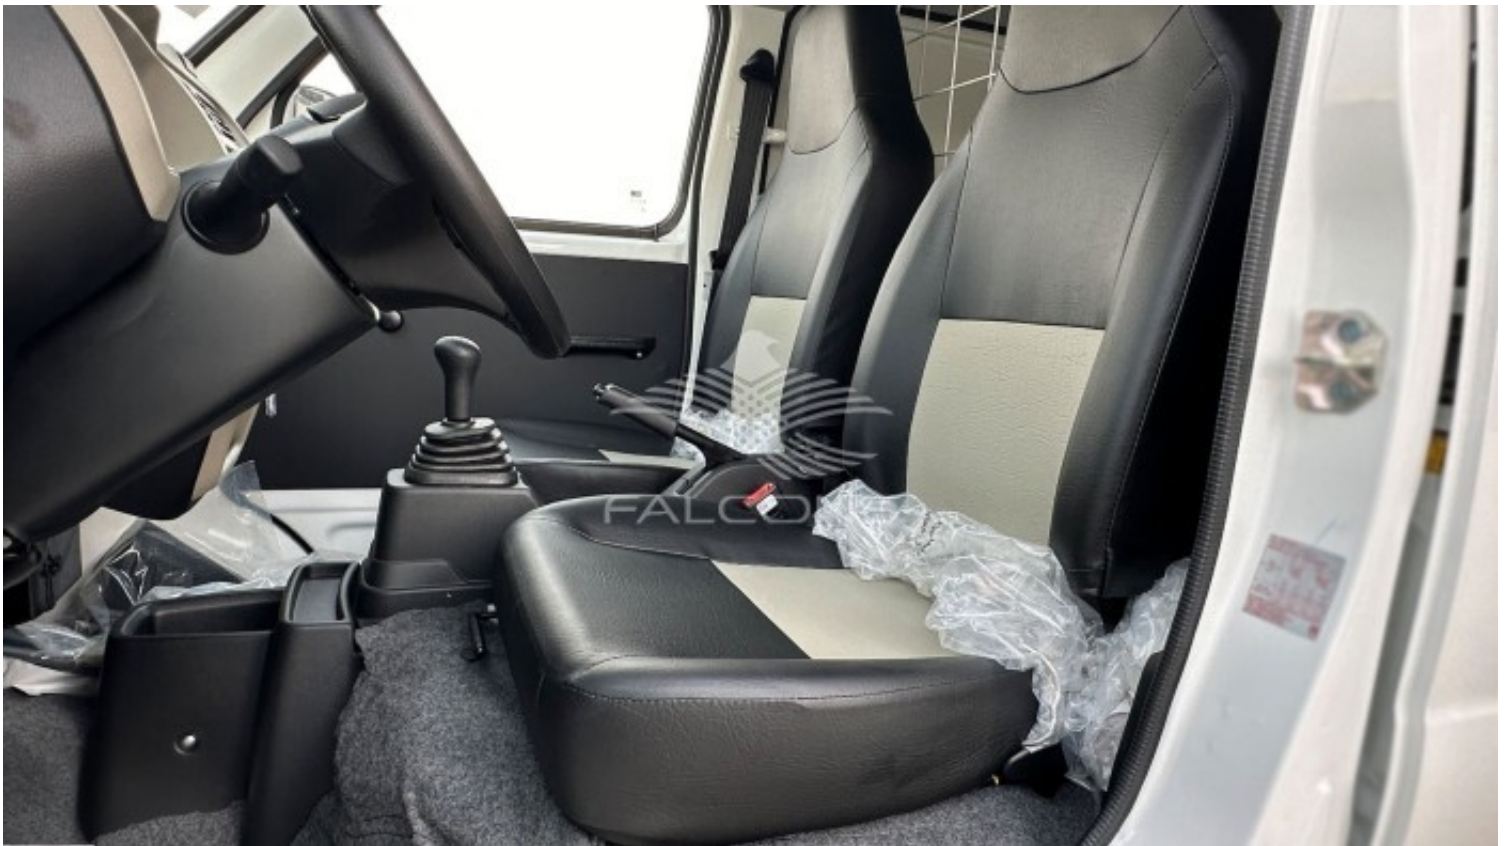

Interior Features

1DIN Pocket +1 DIN Cover, with 2 speaker & Antenna	Manual AC with Heater
Rack & Pinion Steering	3-Spoke Power Steering wheel (Urethane)
Manual windows	Fr. Cabin & Center Cabin Light (3 Positions)
Sun Visor (Dr. and Co.Dr)	Vinyl seat
Seating Capacity: 2 (EECO Cargo)	12V Accessory Socket
Passenger side Assist Grip	Sliding and Reclining Seats (Dr. and Co.Dr)
Headrest Fixed	Driver seatbelt reminder
Passenger seatbelt reminder	Tire Pressure warning

FALCONS

Manually adjustable ORVM

Sliding side doors

Side Door window - Panel

-

FALCONS

FALCONS

FALCONS