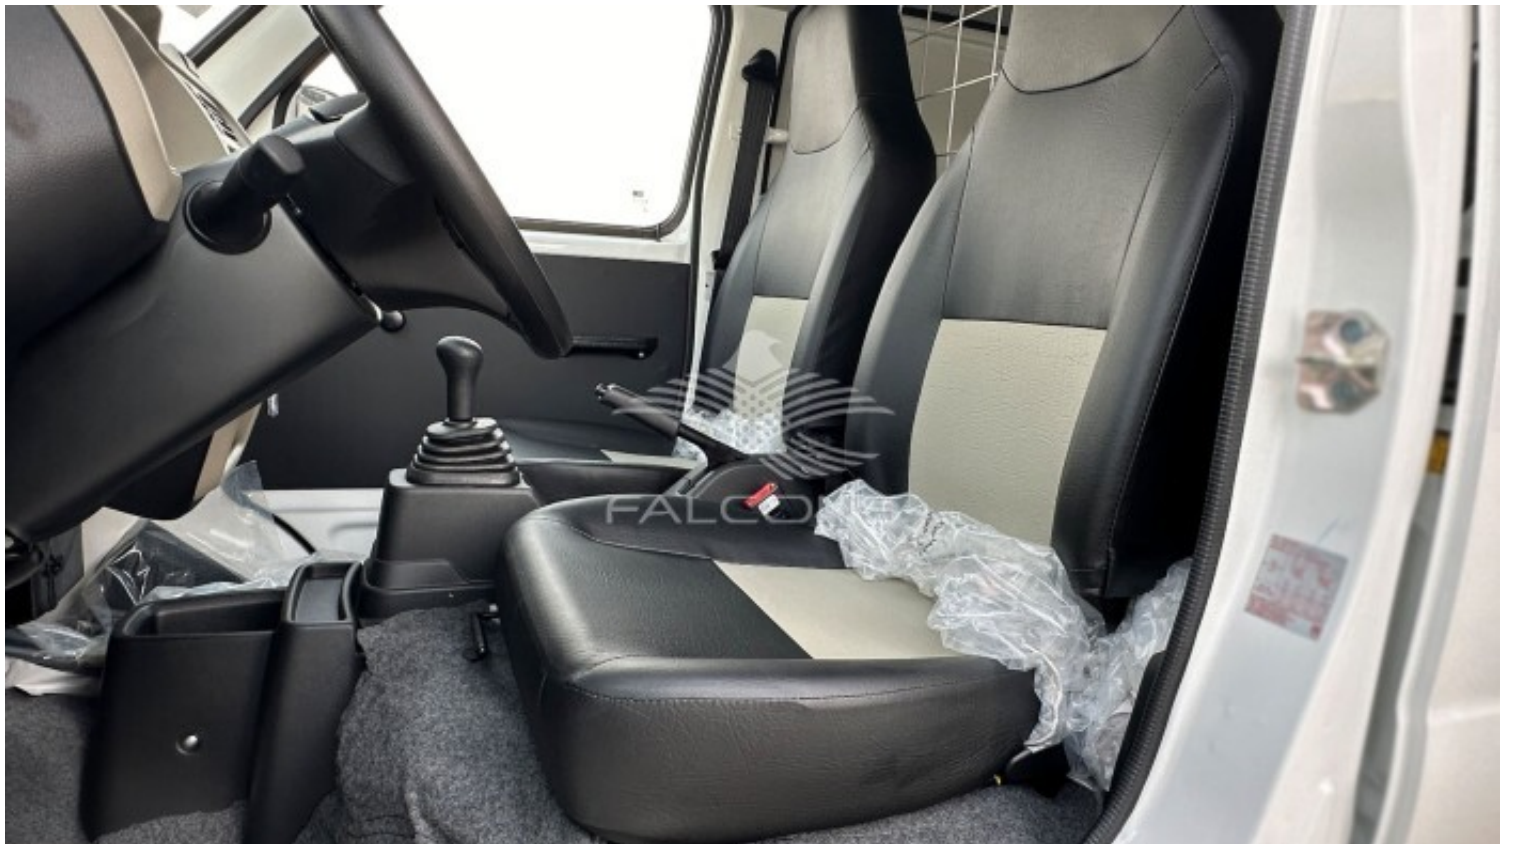

Interior Features

1DIN Pocket +1 DIN Cover, with 2 speaker & Antenna	Manual AC with Heater
Rack & Pinion Steering	3-Spoke Power Steering wheel (Urethane)
Manual windows	Fr. Cabin & Center Cabin Light (3 Positions)
Sun Visor (Dr. and Co.Dr)	Vinyl seat
Seating Capacity: 2 (EECO Cargo)	12V Accessory Socket
Passenger side Assist Grip	Sliding and Reclining Seats (Dr. and Co.Dr)
Headrest Fixed	Driver seatbelt reminder
Passenger seatbelt reminder	Tire Pressure warning

FALCONS

Manually adjustable ORVM

Sliding side doors

Side Door window - Panel

-

FALCONS

FALCONS

FALCONS