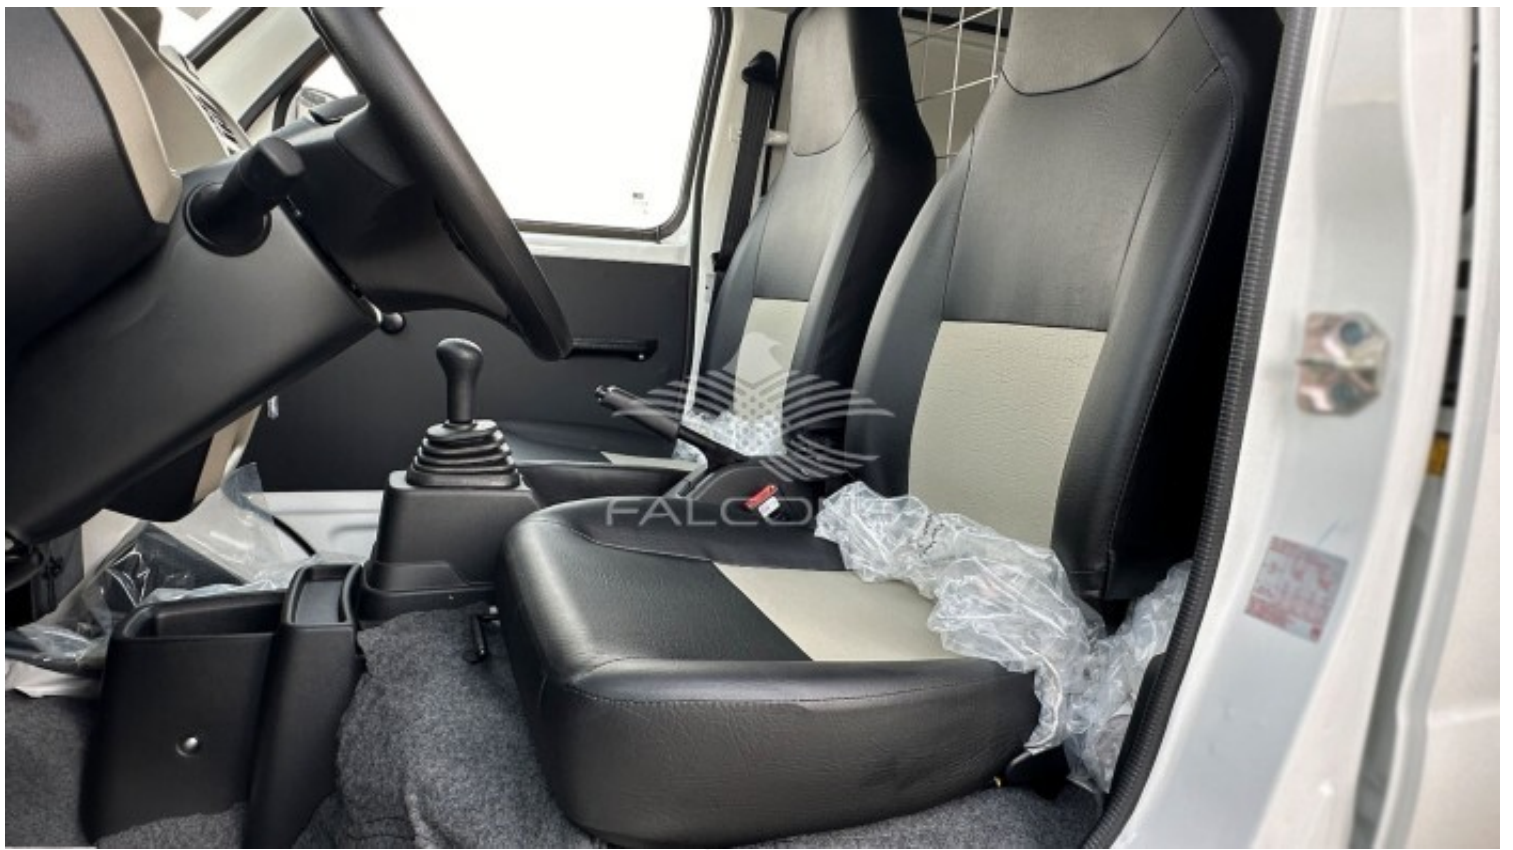

Suzuki EECO 1197 cc K12N 2 STR CARGO MT

Notes

All Pictures shown are for illustration purpose only Specifications may change without prior notice.

This vehicle available in Different colors

FALCONS