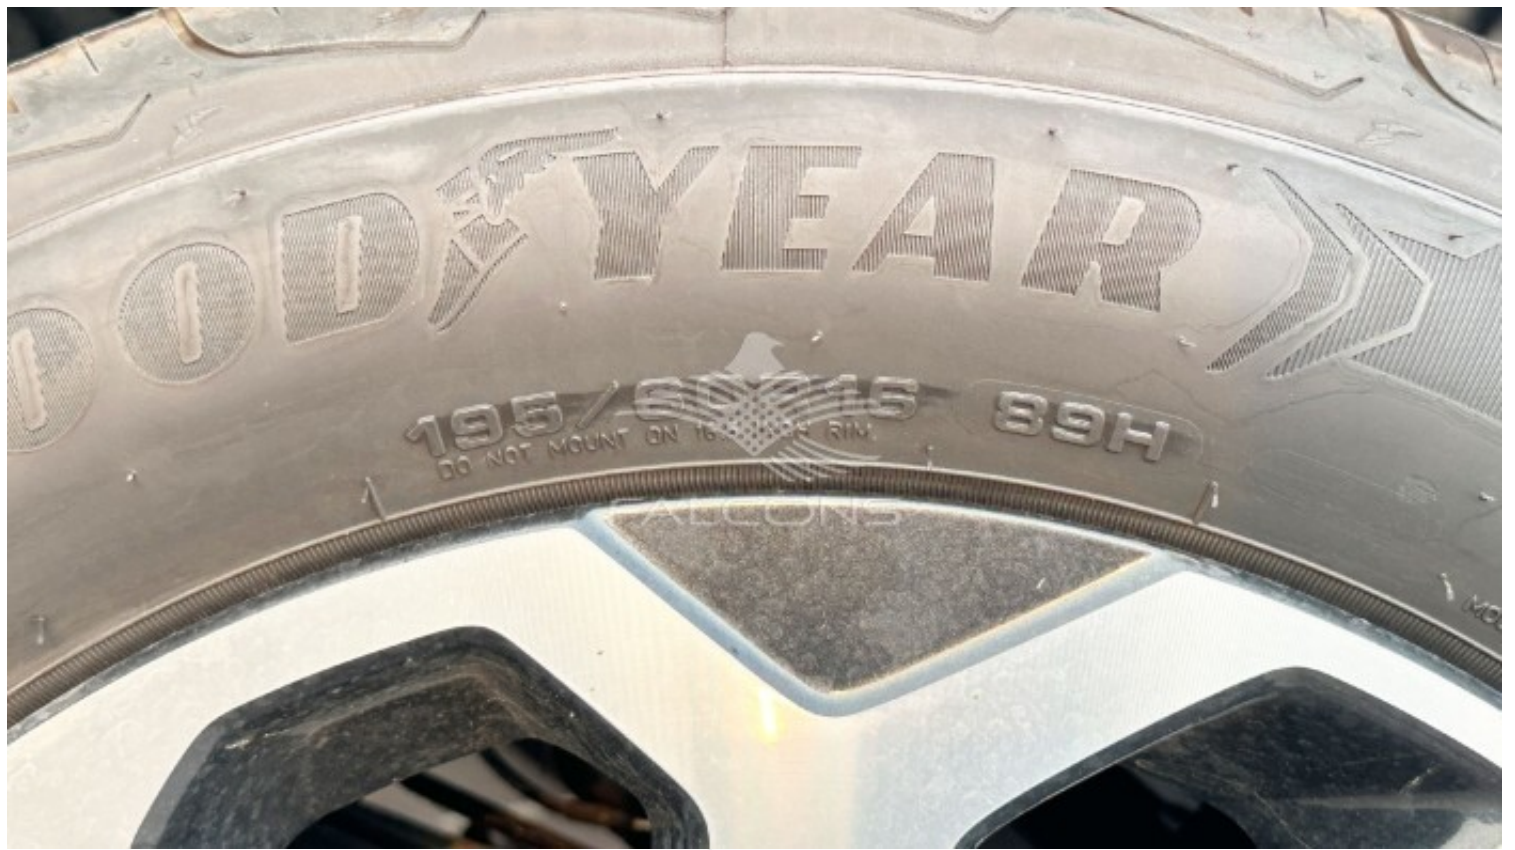

Suzuki Fronx 1462cc GLX 2WD 4AT

Notes

All Pictures shown are for illustration purpose only Specifications may change without prior notice.

This vehicle available in Different colors

FALCONS