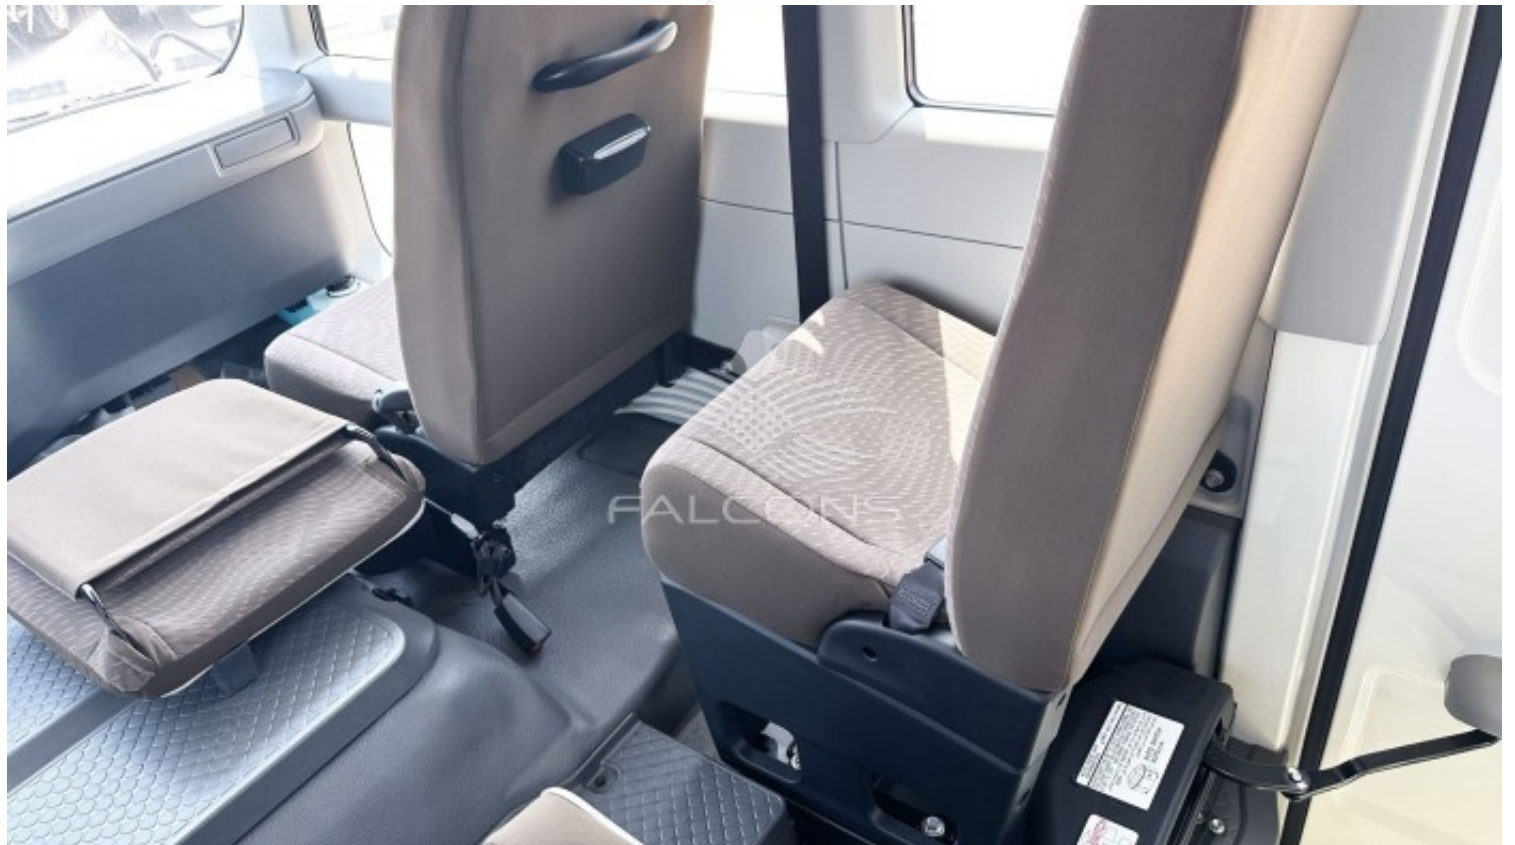

Toyota Coaster 2.7L Bus Petrol 30-Seater