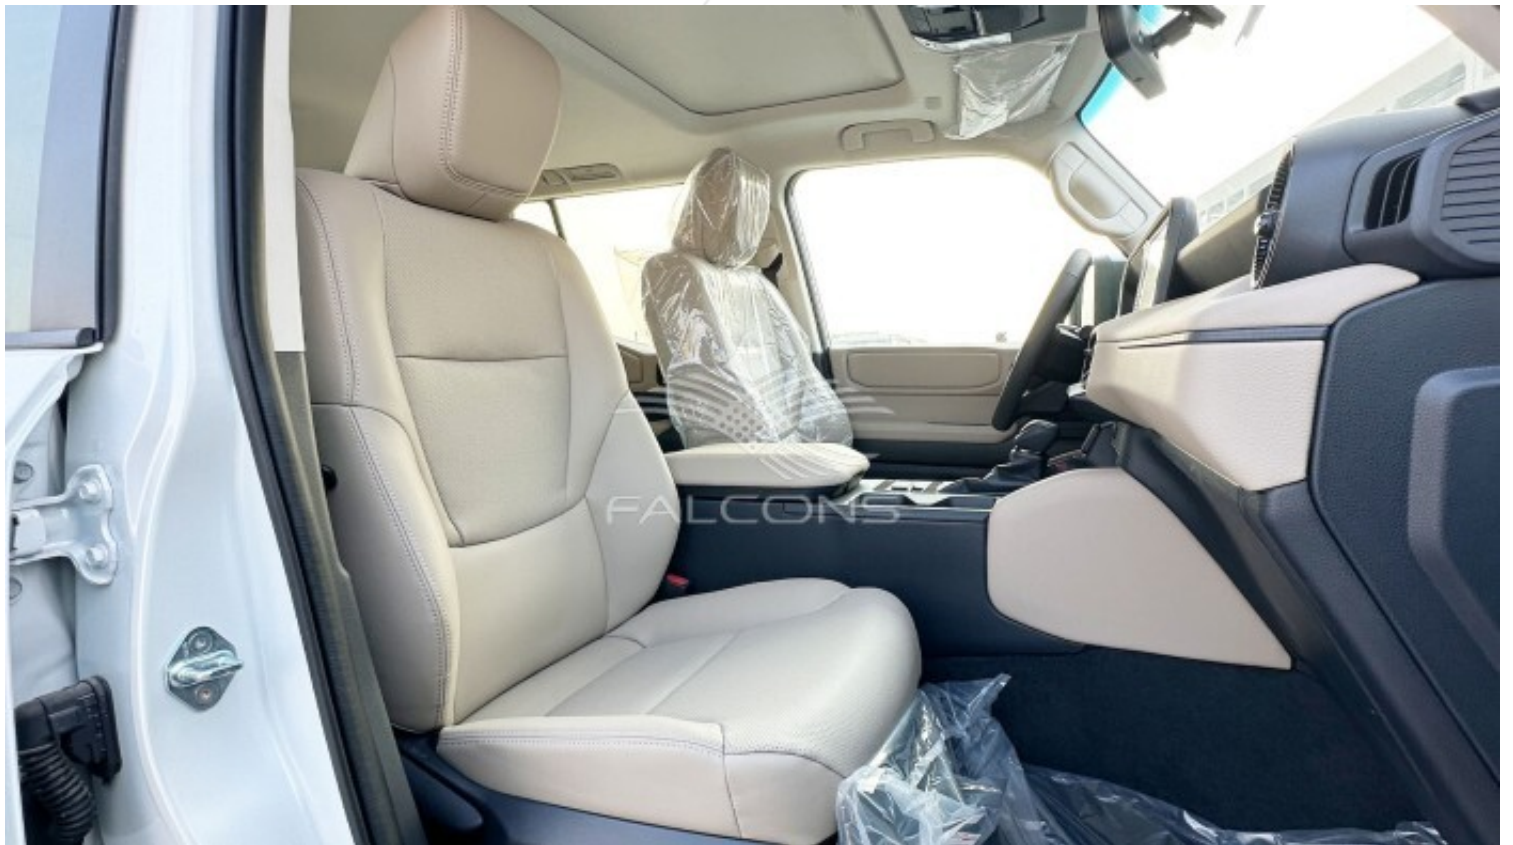

Toyota Prado 2.7L ALL ROUNDER 4SP TXL Spare Down AT

Notes

All Pictures shown are for illustration purpose only Specifications may change without prior notice.

This vehicle available in Different colors