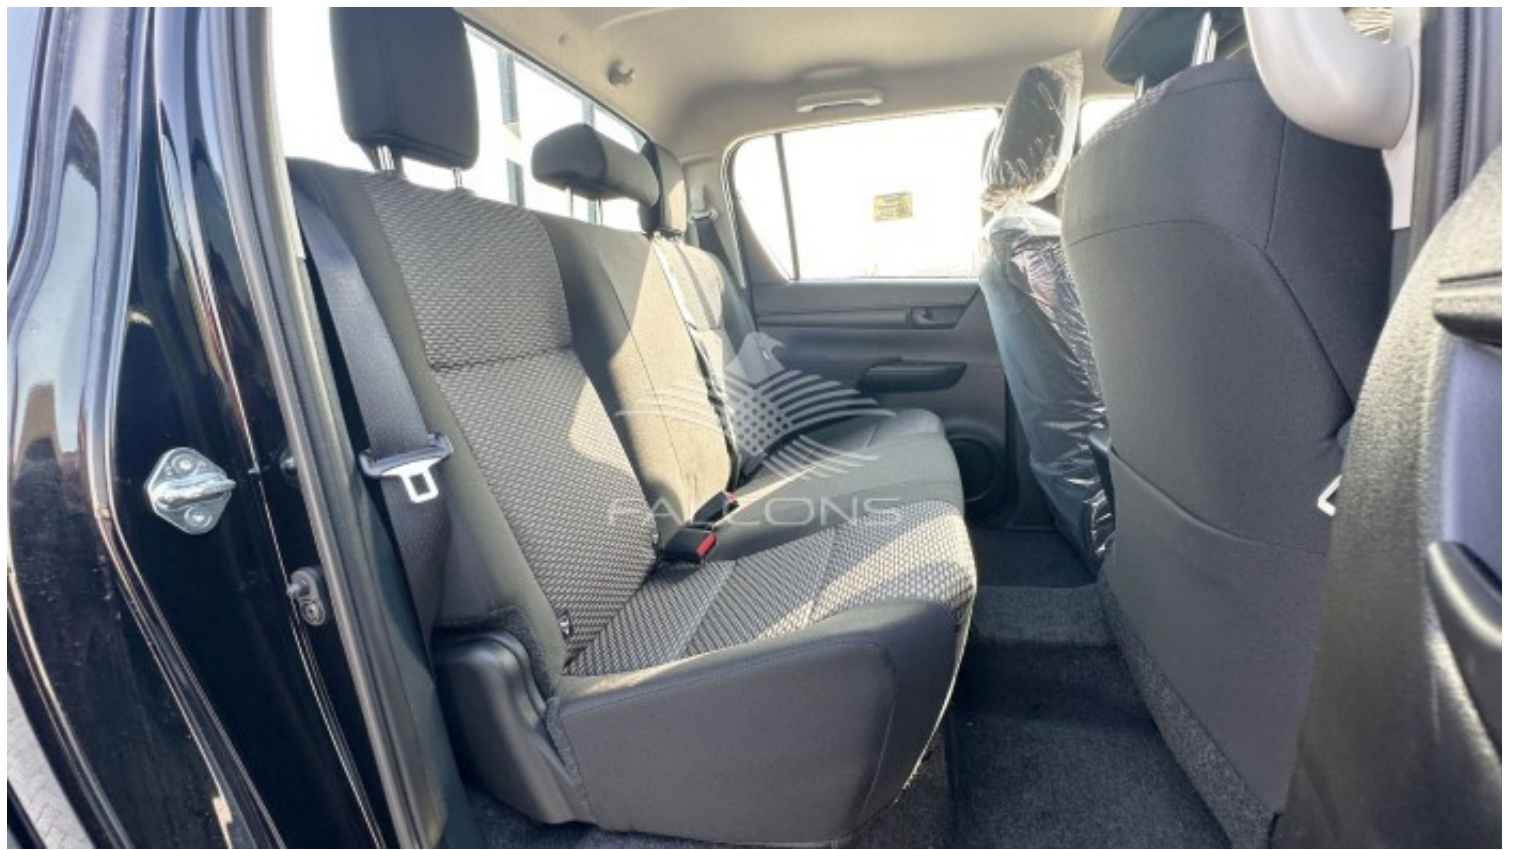

Toyota Hilux 2.7L P DC 4WD MEDIUM 6AT

Notes

All Pictures shown are for illustration purpose only Specifications may change without prior notice.

This vehicle available in Different colors