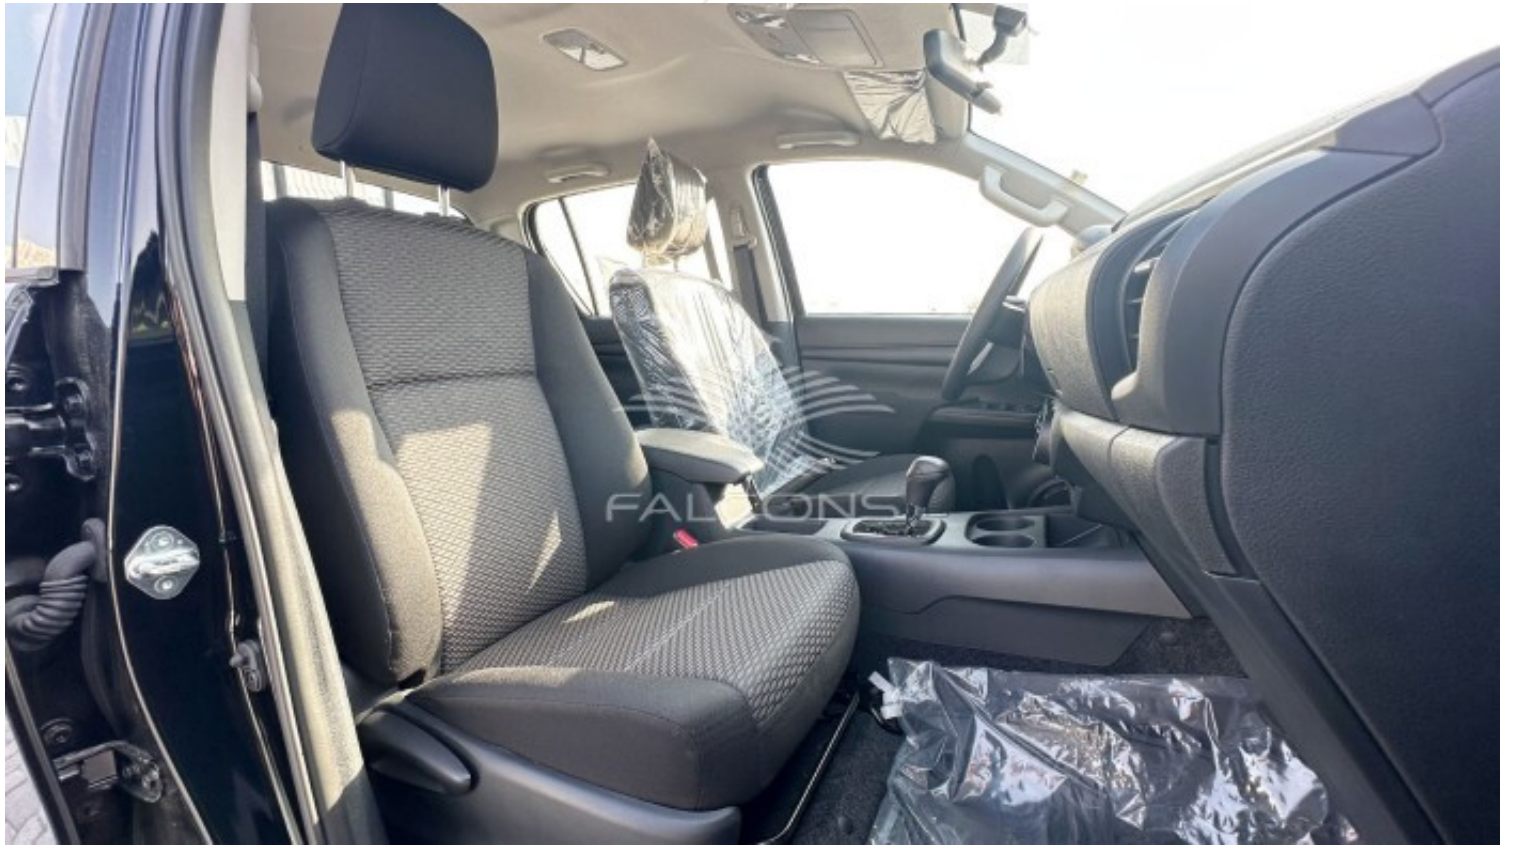

Toyota Hilux 2.7L P DC 4WD MEDIUM 6AT

Notes

All Pictures shown are for illustration purpose only Specifications may change without prior notice.

This vehicle available in Different colors